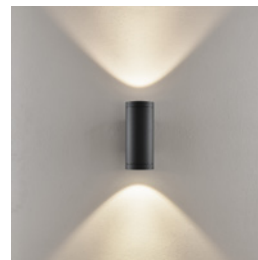

SHORELINE PRO ROUND UP+DOWN 100

- light colour adjustable in 2 stages
- through-wiring possible
- seawater resistant
- separable mounting plate through plug connection
- angled fixing screw for better installation
- opt. Spacer for surface mounting
- opt. interchangeable reflector inserts / reflectors

Application Area

Object lighting / architecture, Garage / carport / car park, House wall / facade / front door, Park / public outdoor area, Hotel / catering

Housing	Aluminium	Base Height	130 mm
Colour Temperature	3000/4000 K	Power	20 W
Luminous Flux	1700/1900 lm	Rated Input Voltage	220-240 V/AC
Height	238 mm	Power Supply Unit incl.	Yes
Ø	100 mm	Light Beam Angle	36 Degree
Base Length	40 mm	Control	Trailing-edge dimmer
Base L x W x H	40 x 80 x 130 mm	CRI (Ra)	92
Base Width	80 mm	IK Protection Class	IK08

Article	Housing Color		Price
731193	Light grey	WW NW	€ 259.95
731194	Dark grey	WW NW	€ 259.95
731195	White	WW NW	€ 259.95

Accessory

930867	Cover, 100, line, ShoreLine Pro Series, dark grey		€ 9.95
930868	Cover, 100, triangular, ShoreLine Pro Series, dark grey		€ 9.95
930875	Reflector, 100, ShoreLine Pro Series, 36 degrees, chrome		€ 14.95
930876	Reflector, 100, ShoreLine Pro Series, 60 degrees, chrome		€ 14.95
930874	Spacer for ShoreLine Pro series, light grey		€ 5.95
930877	Spacer for ShoreLine Pro series, dark grey		€ 5.95
930880	Spacer for ShoreLine Pro series, white		€ 5.95