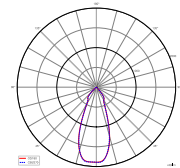

Housing	Aluminium	Base Height	56 mm
Colour Temperature	3000 K	Base H x Ø	56 x 120 mm
Length	112 mm	Base Ø	120 mm
Height	260 mm	Swivelling Angle	180 Degree
Ø	131 mm		

732110

Article	Housing Color	Luminous Flux	Power	Rated Input Voltage	Rated Input Voltage	Power Supply incl.	Price
732129	Dark grey	RGB WW	1140 lm	25.0 W	24 V/DC	No	€ 499.95
732110	Dark grey	WW	2320 lm	29.0 W	220-240 V/AC	Yes	€ 289.95