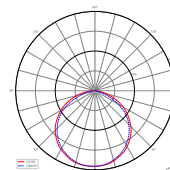

ALKES

- high luminous efficacy
- homogeneous light distribution

Application Area

Object lighting / architecture, Garage / carport / car park, House wall / facade / front door, Hotel / catering

Housing	Aluminium	Power Supply Unit incl.	Yes
Colour Temperature	3000 K	Light Beam Angle	110 Degree
Rated Input Voltage	220-240 V/AC	CRI (Ra)	80

Article	Housing Color	Luminous Flux	Length	Width	Height	Power	Price
731138	Dark grey	920 lm	200 mm	126 mm	184 mm	21.0 W	€ 104.95
731140	Dark grey	1720 lm	297 mm	165 mm	240 mm	36.0 W	€ 175.95

ALKES MOTION

- high luminous efficacy
- homogeneous light distribution

Application Area

Object lighting / architecture, Garage / carport / car park, House wall / facade / front door, Hotel / catering

Housing	Aluminium	Light Beam Angle	110 Degree
Colour Temperature	3000 K	CRI (Ra)	80
Rated Input Voltage	220-240 V/AC	Motion Detector	Yes
Power Supply Unit incl.	Yes		

731139

Article	Housing Color	Luminous Flux	Length	Width	Height	Power	Price
731139	Dark grey	735 lm	200 mm	126 mm	184 mm	21.0 W	€ 124.95
731141	Dark grey	1720 lm	297 mm	165 mm	240 mm	36.0 W	€ 195.95