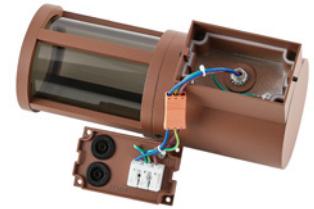

FACADO 2 ROUND

- Feed-through wiring possible
- Mounting plate can be disconnected via plug
- Quick and secure installation
- IP65 weather resistance
- Newly designed lamp head for improved illumination

Application Area

Garden / Terrace / Balcony / Walkways, Garage / carport / car park, House wall / facade / front door, Home / Living, Hotel / catering

Housing	Aluminium, Polycarbonate	Max. Power	1x max. 20 W
Surface	Matt	Rated Input Voltage	220-240 V/AC
Length	144 mm	Control	Dimmable via optional light source
Height	261.5 mm	IK Protection Class	IK05
Ø	108 mm		

Article	Housing Color	Colour of Light Output	Price
731153	Dark grey	Smoke-coloured	€ 124.95
731155	Rust	Smoke-coloured	€ 124.95
731154	Dark grey	White	€ 124.95
731156	Rust	White	€ 124.95