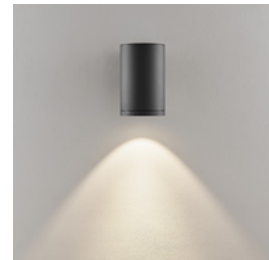

SHORELINE PRO ROUND 140

- light colour adjustable in 2 stages
- through-wiring possible
- seawater resistant
- separable mounting plate through plug connection
- angled fixing screw for better installation
- opt. Spacer for surface mounting
- opt. interchangeable reflector inserts / reflectors

Application Area

Object lighting / architecture, Garage / carport / car park, House wall / facade / front door, Park / public outdoor area, Hotel / catering

Housing	Aluminium	Rated Input Voltage	220-240 V/AC
Colour Temperature	3000/4000 K	Power Supply Unit incl.	Yes
Height	218 mm	Light Beam Angle	36 Degree
Ø	140 mm	Control	Leading-edge dimmer, Trailing-edge dimmer
Base Length	40 mm	CRI (Ra)	92
Base L x W x H	40 x 80 x 130 mm	IK Protection Class	IK08
Base Width	80 mm		
Base Height	130 mm		

Article	Housing Color		Luminous Flux	Power	Price
731169	Light grey	www NW	2000/2200 lm	20.0 W	€ 259.95
731170	Dark grey	www NW	2000/2200 lm	20.0 W	€ 259.95
731171	White	www NW	2000/2200 lm	20.0 W	€ 259.95
731172	Light grey	www NW	3100/3400 lm	33.0 W	€ 299.95
731173	Dark grey	www NW	3100/3400 lm	33.0 W	€ 299.95
731174	White	www NW	3100/3400 lm	33.0 W	€ 299.95

Accessory

930869	Cover, 140, line, ShoreLine Pro Series, dark grey		€ 12.95
930870	Cover, 140, triangular, ShoreLine Pro Series, dark grey		€ 12.95
930871	Reflector, 140, ShoreLine Pro Series, 24 degrees, chrome		€ 17.95
930872	Reflector, 140, ShoreLine Pro Series, 36 degrees, chrome		€ 17.95
930873	Reflector, 140, ShoreLine Pro Series, 60 degrees, chrome		€ 17.95
930874	Spacer for ShoreLine Pro series, light grey	****	€ 5.95
930877	Spacer for ShoreLine Pro series, dark grey	****	€ 5.95
930880	Spacer for ShoreLine Pro series, white	****	€ 5.95