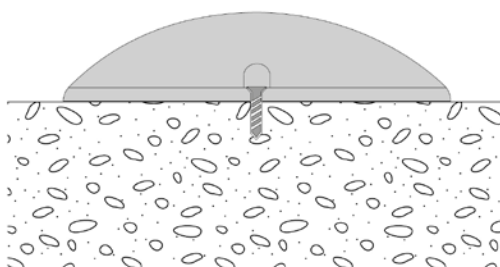

SOFT FLEX

- Adjustable light emission angle
- Including 1 m connecting cable
- Including honeycomb filter

Application Area

Garden / Terrace / Balcony / Walkways, Garage / carport / car park, Park / public outdoor area