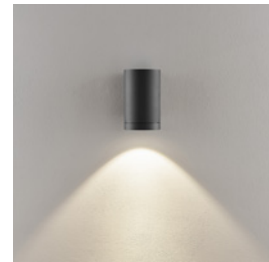

SHORELINE PRO ROUND 100

- light colour adjustable in 2 stages
- through-wiring possible
- seawater-resistant
- easy and quick installation
- separable mounting plate with plug-in connection
- angled fixing screw for better installation
- opt. Spacer for surface mounting
- opt. interchangeable reflector inserts / reflectors

Application Area

Object lighting / architecture, Garage / carport / car park, House wall / facade / front door, Park / public outdoor area, Hotel / catering

Housing	Aluminium	Power	12 W
Colour Temperature	3000/4000 K	Rated Input Voltage	220-240 V/AC
Luminous Flux	900/1000 lm	Power Supply Unit incl.	Yes
Height	163 mm	Light Beam Angle	36 Degree
Ø	100 mm	Control	Leading-edge dimmer, Trailing-edge dimmer
Base Length	40 mm	CRI (Ra)	92
Base L x W x H	40 x 80 x 130 mm	IK Protection Class	IK08
Base Width	80 mm		
Base Height	130 mm		

Article	Housing Color		Price
731196	Light grey		€ 189.95
731197	Dark grey		€ 189.95
731198	White		€ 189.95

Accessory

930867	Cover, 100, line, ShoreLine Pro Series, dark grey		€ 9.95
930868	Cover, 100, triangular, ShoreLine Pro Series, dark grey		€ 9.95
930875	Reflector, 100, ShoreLine Pro Series, 36 degrees, chrome		€ 14.95
930876	Reflector, 100, ShoreLine Pro Series, 60 degrees, chrome		€ 14.95
930874	Spacer for ShoreLine Pro series, light grey		€ 5.95
930877	Spacer for ShoreLine Pro series, dark grey		€ 5.95
930880	Spacer for ShoreLine Pro series, white		€ 5.95