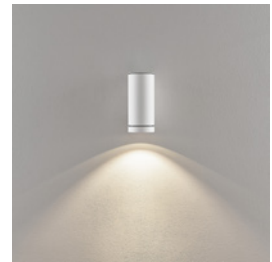

SHORELINE PRO ROUND 68

- light colour adjustable in 2 stages
- through-wiring possible
- seawater resistant
- separable mounting plate through plug connection
- angled fixing screw for better installation
- opt. Spacer for surface mounting
- opt. interchangeable reflector inserts / reflectors

Application Area

Object lighting / architecture, Garage / carport / car park, House wall / facade / front door, Park / public outdoor area, Hotel / catering

Housing	Aluminium	Base Height	130 mm
Colour Temperature	3000/4000 K	Power	6 W
Luminous Flux	480/550 lm	Rated Input Voltage	220-240 V/AC
Height	150 mm	Power Supply Unit incl.	Yes
Ø	68 mm	Light Beam Angle	30 Degree
Base Length	43 mm	Control	Trailing-edge dimmer
Base L x W x H	43 x 55 x 130 mm	CRI (Ra)	90
Base Width	55 mm	IK Protection Class	IK08

Article	Housing Color	Price
731217	Light grey	€ 169.95
731218	Dark grey	€ 169.95
731219	White	€ 169.95

Accessory

930980	Cover, 68/70, line, ShoreLine Pro Series, dark grey		€ 7.95
930981	Cover, 68/70, triangular, ShoreLine Pro Series, dark grey		€ 7.95
930878	Reflector, 68/70, ShoreLine Pro Series, 30 degrees, chrome		€ 7.95
930879	Reflector, 68/70, ShoreLine Pro Series, 60 degrees, chrome		€ 7.95
930874	Spacer for ShoreLine Pro series, light grey		€ 5.95
930877	Spacer for ShoreLine Pro series, dark grey		€ 5.95
930880	Spacer for ShoreLine Pro series, white		€ 5.95