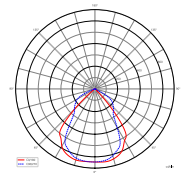

731127

Article	Housing Color		Price
731127	Dark grey		€ 345.95