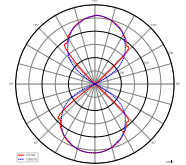

Application Area

Object lighting / architecture, Garage / carport / car park, House wall / facade / front door, Hotel / catering

Housing	Aluminium	Power Supply Unit incl.	Yes
Colour Temperature	3000 K	Light Beam Angle	90 Degree
Power	6 W	CRI (Ra)	80
Rated Input Voltage	220-240 V/AC		

731099