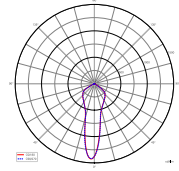

Housing	Aluminium	Base Width	108 mm
Colour Temperature	3000 K	Power	8.5 W
Luminous Flux	600 lm	Rated Input Voltage	220-240 V/AC
Length	108 mm	Power Supply Unit incl.	Yes
Width	108 mm	Light Beam Angle	19 Degree
Height	115 mm	CRI (Ra)	80
Base Length	108 mm	IK Protection Class	IK04