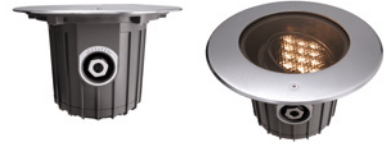

SOFT FLEX

- Adjustable light emission angle
- Including 1 m connecting cable
- Including honeycomb filter

Application Area

Garden / Terrace / Balcony / Walkways, Garage / carport / car park, Park / public outdoor area

Housing	Stainless steel, Aluminium	Swivelling Angle	60 Degree
Colour Temperature	3000 K	CRI (Ra)	80
Rated Input Voltage	220-240 V/AC	Primary Cable Length	1 m
Power Supply Unit incl.	Yes	Primary Connection End	Connection box
Installation Depth	220 mm	Light Distribution	Symmetric

Article	Housing Color	Luminous Flux	Height	Ø	Power	Light Beam Angle	Price	
730267	Silver	WW	480 lm	128 mm	173 mm	9.3 W	15 Degree	€ 359.95
730266	Silver	WW	770 lm	190 mm	250 mm	18.4 W	25 Degree	€ 599.95

Technical data sheet

New in the onlineshop: The technical data sheets offer even more information: Light and energy data, light distribution curves, dimensional drawings and more.