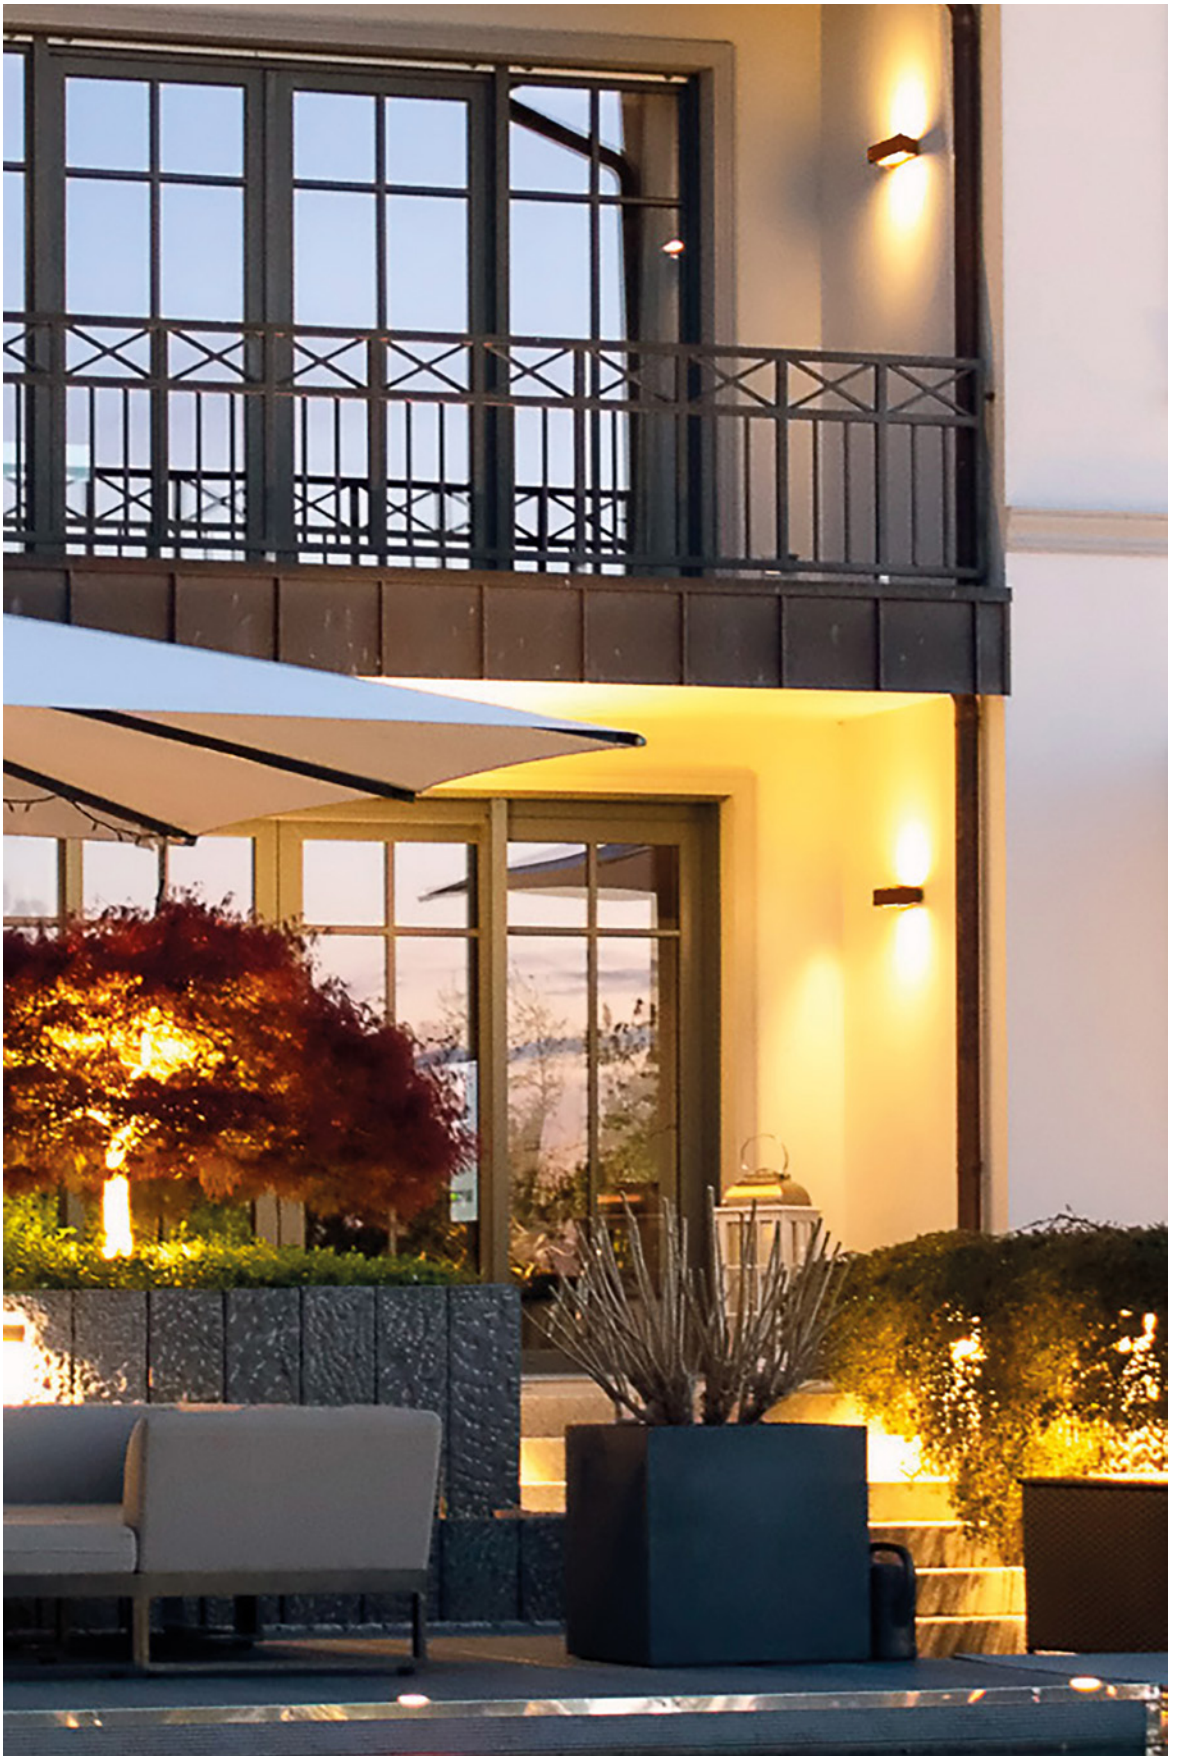

RILONGO

The RILONGO surface-mounted wall light impresses with its modern, simple design and stylishly sets the scene for facades, entrance areas and patios. The light emission on both sides creates effective lighting accents on the wall, providing both orientation and a pleasant atmosphere.