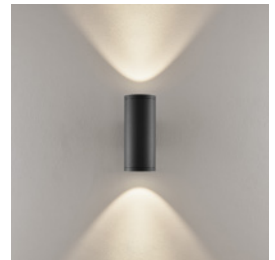

SHORELINE PRO ROUND UP+DOWN 140

- light colour adjustable in 2 stages
- through-wiring possible
- seawater resistant
- separable mounting plate through plug connection
- angled fixing screw for better installation
- opt. Spacer for surface mounting
- opt. interchangeable reflector inserts / reflectors

Application Area

Object lighting / architecture, Garage / carport / car park, House wall / facade / front door, Park / public outdoor area, Hotel / catering

Housing	Aluminium	Rated Input Voltage	220-240 V/AC
Colour Temperature	3000/4000 K	Power Supply Unit incl.	Yes
Height	332 mm	Light Beam Angle	36 Degree
Ø	140 mm	Control	Leading-edge dimmer, Trailing-edge dimmer
Base Length	40 mm	CRI (Ra)	92
Base L x W x H	40 x 80 x 130 mm	IK Protection Class	IK08
Base Width	80 mm		
Base Height	130 mm		

Article	Housing Color	Luminous Flux	Power	Price
731175	Light grey	3100/3400 lm	31.0 W	€ 359.95
731176	Dark grey	3100/3400 lm	31.0 W	€ 359.95
731177	White	3100/3400 lm	31.0 W	€ 359.95
731178	Light grey	5100/5600 lm	54.0 W	€ 459.95
731179	Dark grey	5100/5600 lm	54.0 W	€ 459.95
731180	White	5100/5600 lm	54.0 W	€ 459.95

Accessory

930869	Cover, 140, line, ShoreLine Pro Series, dark grey		€ 12.95
930870	Cover, 140, triangular, ShoreLine Pro Series, dark grey		€ 12.95
930871	Reflector, 140, ShoreLine Pro Series, 24 degrees, chrome		€ 17.95
930872	Reflector, 140, ShoreLine Pro Series, 36 degrees, chrome		€ 17.95
930873	Reflector, 140, ShoreLine Pro Series, 60 degrees, chrome		€ 17.95
930874	Spacer for ShoreLine Pro series, light grey		€ 5.95
930877	Spacer for ShoreLine Pro series, dark grey		€ 5.95
930880	Spacer for ShoreLine Pro series, white		€ 5.95