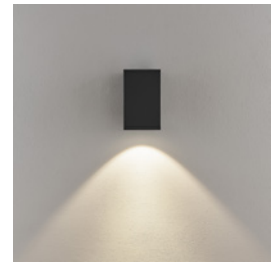

SHORELINE PRO SQUARE 100

- Light colour adjustable in 2 stages
- through-wiring possible
- Seawater resistant
- separable mounting plate through plug connection
- angled fixing screw for better installation
- opt. Spacer for surface mounting
- opt. interchangeable reflector inserts / reflectors

Application Area

Object lighting / architecture, Garage / carport / car park, House wall / facade / front door, Park / public outdoor area, Hotel / catering

Housing	Aluminium	Base Height	130 mm
Colour Temperature	3000/4000 K	Power	12 W
Luminous Flux	900/1000 lm	Rated Input Voltage	220-240 V/AC
Length	100 mm	Power Supply Unit incl.	Yes
Width	100 mm	Light Beam Angle	36 Degree
Height	163 mm	Control	Leading-edge dimmer, Trailing-edge dimmer
Base Length	40 mm	CRI (Ra)	90
Base L x W x H	40 x 80 x 130 mm	IK Protection Class	IK08
Base Width	80 mm		

Article	Housing Color		Price
731202	Light grey	WW NW	€ 189.95
731203	Dark grey	WW NW	€ 189.95
731204	White	WW NW	€ 189.95

Accessory

930867	Cover, 100, line, ShoreLine Pro Series, dark grey		€ 9.95
930868	Cover, 100, triangular, ShoreLine Pro Series, dark grey		€ 9.95
930875	Reflector, 100, ShoreLine Pro Series, 36 degrees, chrome		€ 14.95
930876	Reflector, 100, ShoreLine Pro Series, 60 degrees, chrome		€ 14.95
930874	Spacer for ShoreLine Pro series, light grey		€ 5.95
930877	Spacer for ShoreLine Pro series, dark grey		€ 5.95
930880	Spacer for ShoreLine Pro series, white		€ 5.95