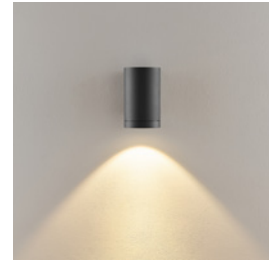

SHORELINE PRO ROUND 100

- light colour adjustable in 2 stages
- through-wiring possible
- seawater-resistant
- easy and quick installation
- separable mounting plate with plug-in connection
- angled fixing screw for better installation
- opt. Spacer for surface mounting
- opt. interchangeable reflector inserts / reflectors

Application Area

Object lighting / architecture, Garage / carport / car park, House wall / facade / front door, Park / public outdoor area, Hotel / catering

Housing	Aluminium	Power	12 W
Colour Temperature	3000/4000 K	Rated Input Voltage	220-240 V/AC
Luminous Flux	900/1000 lm	Power Supply Unit incl.	Yes
Height	163 mm	Light Beam Angle	36 Degree
Ø	100 mm	Control	Leading-edge dimmer, Trailing-edge dimmer
Base Length	40 mm	CRI (Ra)	92
Base L x W x H	40 x 80 x 130 mm	IK Protection Class	IK08
Base Width	80 mm		
Base Height	130 mm		

Article	Housing Color		Price
731196	Light grey		€ 189.95
731197	Dark grey		€ 189.95
731198	White		€ 189.95

Accessory

930867	Cover, 100, line, ShoreLine Pro Series, dark grey		€ 9.95
930868	Cover, 100, triangular, ShoreLine Pro Series, dark grey		€ 9.95
930875	Reflector, 100, ShoreLine Pro Series, 36 degrees, chrome		€ 14.95
930876	Reflector, 100, ShoreLine Pro Series, 60 degrees, chrome		€ 14.95
930874	Spacer for ShoreLine Pro series, light grey		€ 5.95
930877	Spacer for ShoreLine Pro series, dark grey		€ 5.95
930880	Spacer for ShoreLine Pro series, white		€ 5.95