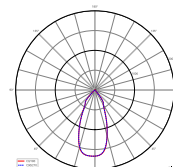

Application Area

Object lighting / architecture, Garage / carport / car park, Reception / Communication

Housing	Aluminium	Base Height	56 mm
Colour Temperature	3000 K	Base H x Ø	56 x 120 mm
Length	88 mm	Base Ø	120 mm
Height	220 mm	Swivelling Angle	180 Degree
Ø	110 mm		