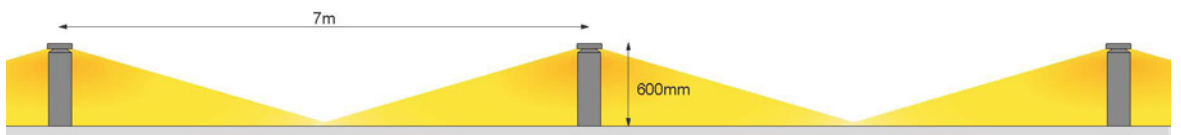

Accessory

930731	Concrete anchor for Faro 180mm series		€ 24.95
930776	Screening shade 180 degrees for Faro 180mm series		€ 9.95
931099	Cable gland PG/M25 incl. locknut + sealing ring, IP68		€ 2.70