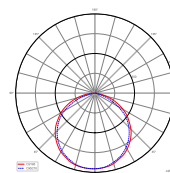

731138

Article	Housing Color	Luminous Flux	Length	Width	Height	Power	Price
731138	Dark grey 	 920 lm	200 mm	126 mm	184 mm	21.0 W	€ 104.95
731140	Dark grey 	 1720 lm	297 mm	165 mm	240 mm	36.0 W	€ 175.95