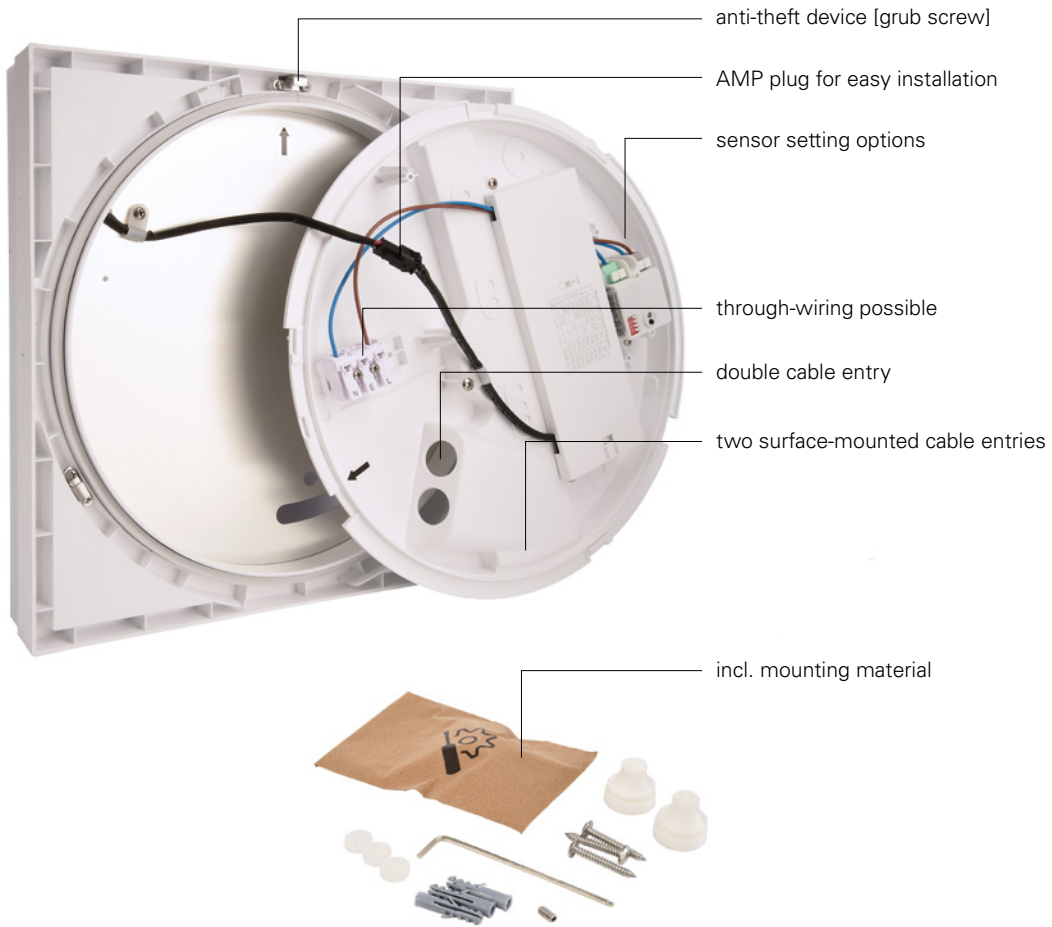

CASA

The CASA house number light has space for up to four digits and/or letters each 10 cm high, ensuring house numbers can be easily read. With a configurable twilight switch, the wall light automatically adjusts to the ambient brightness. The light colour can also be adjusted in two stages (3,000 K/4,000 K).

Multiple cable entries and the option of feed-through wiring mean that installation is simple and flexible. Anti-theft protection also prevents unauthorised removal.

Note: Stickers for numbers/letters are optionally available