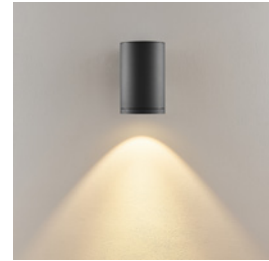

SHORELINE PRO ROUND 140

- light colour adjustable in 2 stages
- through-wiring possible
- seawater resistant
- separable mounting plate through plug connection
- angled fixing screw for better installation
- opt. Spacer for surface mounting
- opt. interchangeable reflector inserts / reflectors

Application Area

Object lighting / architecture, Garage / carport / car park, House wall / facade / front door, Park / public outdoor area, Hotel / catering

Housing	Aluminium	Rated Input Voltage	220-240 V/AC
Colour Temperature	3000/4000 K	Power Supply Unit incl.	Yes
Height	218 mm	Light Beam Angle	36 Degree
Ø	140 mm	Control	Leading-edge dimmer, Trailing-edge dimmer
Base Length	40 mm	CRI (Ra)	92
Base L x W x H	40 x 80 x 130 mm	IK Protection Class	IK08
Base Width	80 mm		
Base Height	130 mm		

Article	Housing Color		Luminous Flux	Power	Price
731169	Light grey	www NW	2000/2200 lm	20.0 W	€ 259.95
731170	Dark grey	www NW	2000/2200 lm	20.0 W	€ 259.95
731171	White	www NW	2000/2200 lm	20.0 W	€ 259.95
731172	Light grey	www NW	3100/3400 lm	33.0 W	€ 299.95
731173	Dark grey	www NW	3100/3400 lm	33.0 W	€ 299.95
731174	White	www NW	3100/3400 lm	33.0 W	€ 299.95

Accessory

930869	Cover, 140, line, ShoreLine Pro Series, dark grey		€ 12.95
930870	Cover, 140, triangular, ShoreLine Pro Series, dark grey		€ 12.95
930871	Reflector, 140, ShoreLine Pro Series, 24 degrees, chrome		€ 17.95
930872	Reflector, 140, ShoreLine Pro Series, 36 degrees, chrome		€ 17.95
930873	Reflector, 140, ShoreLine Pro Series, 60 degrees, chrome		€ 17.95
930874	Spacer for ShoreLine Pro series, light grey	****	€ 5.95
930877	Spacer for ShoreLine Pro series, dark grey	****	€ 5.95
930880	Spacer for ShoreLine Pro series, white	****	€ 5.95