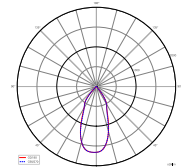

Application Area

Object lighting / architecture, Garage / carport / car park, Reception / Communication

Housing	Aluminium	Base Height	50 mm
Colour Temperature	3000 K	Base H x Ø	50 x 96 mm
Length	66 mm	Base Ø	96 mm
Height	185 mm	Swivelling Angle	180 Degree
Ø	77 mm		