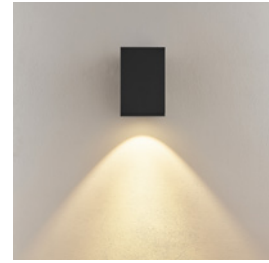

SHORELINE PRO SQUARE 140

- light colour adjustable in 2 stages
- through-wiring possible
- seawater resistant
- separable mounting plate through plug connection
- angled fixing screw for better installation
- opt. Spacer for surface mounting
- opt. interchangeable reflector inserts / reflectors

Application Area

Object lighting / architecture, Garage / carport / car park, House wall / facade / front door, Park / public outdoor area, Hotel / catering

Housing	Aluminium	Base Height	130 mm
Colour Temperature	3000/4000 K	Rated Input Voltage	220-240 V/AC
Length	140 mm	Power Supply Unit incl.	Yes
Width	140 mm	Light Beam Angle	36 Degree
Height	218 mm	Control	Leading-edge dimmer, Trailing-edge dimmer
Base Length	44.5 mm	CRI (Ra)	90
Base L x W x H	44.5 x 80 x 130 mm	IK Protection Class	IK08
Base Width	80 mm		

Article	Housing Color		Luminous Flux	Power	Price
731181	Light grey		2000/2300 lm	20.5 W	€ 269.95
731182	Dark grey		2000/2300 lm	20.5 W	€ 269.95
731183	White		2000/2300 lm	20.5 W	€ 269.95
731184	Light grey		3100/3400 lm	33.0 W	€ 299.95
731185	Dark grey		3100/3400 lm	33.0 W	€ 299.95
731186	White		3100/3400 lm	33.0 W	€ 299.95

Accessory

930869	Cover, 140, line, ShoreLine Pro Series, dark grey		€ 12.95
930870	Cover, 140, triangular, ShoreLine Pro Series, dark grey		€ 12.95
930871	Reflector, 140, ShoreLine Pro Series, 24 degrees, chrome		€ 17.95
930872	Reflector, 140, ShoreLine Pro Series, 36 degrees, chrome		€ 17.95
930873	Reflector, 140, ShoreLine Pro Series, 60 degrees, chrome		€ 17.95
930874	Spacer for ShoreLine Pro series, light grey		€ 5.95
930877	Spacer for ShoreLine Pro series, dark grey		€ 5.95
930880	Spacer for ShoreLine Pro series, white		€ 5.95