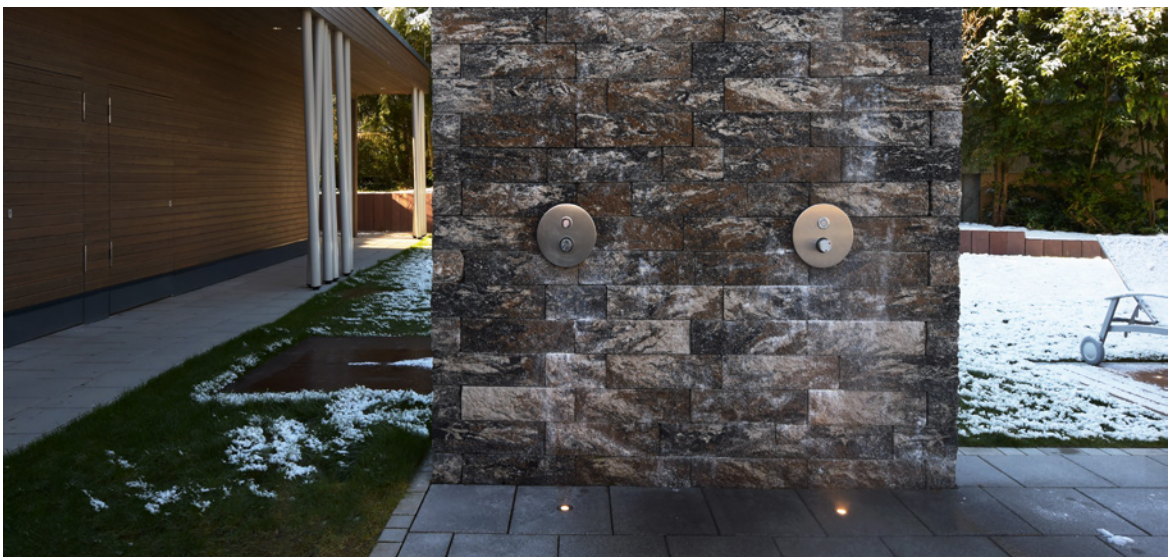

CANUM 24V SYMMETRICAL

Application Area

Garden / Terrace / Balcony / Walkways, Garage / carport / car park, Park / public outdoor area

Housing	Stainless steel, Aluminium	Installation Depth	150 mm
Colour Temperature	3000 K	Light Beam Angle	45 Degree
Luminous Flux	370 lm	Cut Out Ø	102 mm
Height	102 mm	Control	Dimmable via optional controller
Ø	116 mm	CRI (Ra)	80
Power	5.8 W	Primary Cable Length	2 m
Rated Input Voltage	24 V/DC	Primary Connection End	WEIPU plug 2-pole
Power Supply Unit incl.	No	Light Distribution	Symmetric

Article	Housing Color	Price
100133	Silver	€ 195.98

Accessory

862230	OCTO, CV, Mini 24 V/12 W		€ 21.95
872083	IP, CV, V6-40-24		€ 74.95
843501	RF-smart, starter set LED single/CCT, 12-48 V, 20 A incl. remote control		€ 99.95