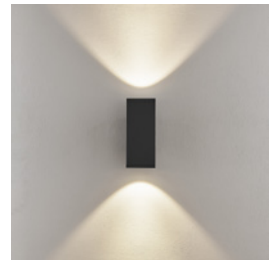

SHORELINE PRO SQUARE UP+DOWN 100

- light colour adjustable in 2 stages
- through-wiring possible
- seawater resistant
- separable mounting plate through plug connection
- angled fixing screw for better installation
- opt. Spacer for surface mounting
- opt. interchangeable reflector inserts / reflectors

Application Area

Object lighting / architecture, Garage / carport / car park, House wall / facade / front door, Park / public outdoor area, Hotel / catering

Housing	Aluminium	Base Height	130 mm
Colour Temperature	3000/4000 K	Power	21 W
Luminous Flux	1800/2000 lm	Rated Input Voltage	220-240 V/AC
Length	100 mm	Power Supply Unit incl.	Yes
Width	100 mm	Light Beam Angle	36 Degree
Height	238 mm	Control	Trailing-edge dimmer
Base Length	40 mm	CRI (Ra)	92
Base L x W x H	40 x 80 x 130 mm	IK Protection Class	IK08
Base Width	80 mm		

Article	Housing Color		Price
731199	Light grey	WW NW	€ 259.95
731200	Dark grey	WW NW	€ 259.95
731201	White	WW NW	€ 259.95

Accessory

930867	Cover, 100, line, ShoreLine Pro Series, dark grey		€ 9.95
930868	Cover, 100, triangular, ShoreLine Pro Series, dark grey		€ 9.95
930875	Reflector, 100, ShoreLine Pro Series, 36 degrees, chrome		€ 14.95
930876	Reflector, 100, ShoreLine Pro Series, 60 degrees, chrome		€ 14.95
930874	Spacer for ShoreLine Pro series, light grey		€ 5.95
930877	Spacer for ShoreLine Pro series, dark grey		€ 5.95
930880	Spacer for ShoreLine Pro series, white		€ 5.95