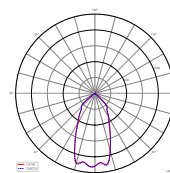

CUBODO 2 MINI

Application Area

Object lighting / architecture, Garage / carport / car park, House wall / facade / front door, Hotel / catering

Housing	Aluminium	Base Width	65 mm
Colour Temperature	3000 K	Base Height	20 mm
Luminous Flux	220 lm	Power	5 W
Length	90 mm	Rated Input Voltage	220-240 V/AC
Width	68 mm	Power Supply Unit incl.	Yes
Height	70 mm	Light Beam Angle	46 Degree
Base Length	65 mm	CRI (Ra)	77
Base L x W x H	65 x 65 x 20 mm		

731029