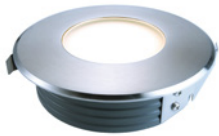

Application Area

Garden / Terrace / Balcony / Walkways

Housing	Stainless steel, Aluminium	Light Beam Angle	20 Degree
Colour Temperature	3000 K	CRI (Ra)	80
Rated Input Voltage	220-240 V/AC	Primary Cable Length	0.5 m
Power Supply Unit incl.	Yes	Primary Connection End	Connection box
		Light Distribution	Symmetric

Article	Housing Color	Luminous Flux	Height	Ø	Power	Installation Depth	Price
100111	Silver	400 lm	44 mm	116 mm	5.8 W	44 mm	€ 194.95
100114	Silver	860 lm	42 mm	173 mm	12.2 W	42 mm	€ 279.95