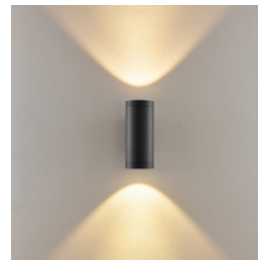

SHORELINE PRO ROUND UP+DOWN 100

- light colour adjustable in 2 stages
- through-wiring possible
- seawater resistant
- separable mounting plate through plug connection
- angled fixing screw for better installation
- opt. Spacer for surface mounting
- opt. interchangeable reflector inserts / reflectors

Application Area

Object lighting / architecture, Garage / carport / car park, House wall / facade / front door, Park / public outdoor area, Hotel / catering

Housing	Aluminium	Base Height	130 mm
Colour Temperature	3000/4000 K	Power	20 W
Luminous Flux	1700/1900 lm	Rated Input Voltage	220-240 V/AC
Height	238 mm	Power Supply Unit incl.	Yes
Ø	100 mm	Light Beam Angle	36 Degree
Base Length	40 mm	Control	Trailing-edge dimmer
Base L x W x H	40 x 80 x 130 mm	CRI (Ra)	92
Base Width	80 mm	IK Protection Class	IK08

Article	Housing Color		Price
731193	Light grey	WW NW	€ 259.95
731194	Dark grey	WW NW	€ 259.95
731195	White	WW NW	€ 259.95

Accessory

930867	Cover, 100, line, ShoreLine Pro Series, dark grey		€ 9.95
930868	Cover, 100, triangular, ShoreLine Pro Series, dark grey		€ 9.95
930875	Reflector, 100, ShoreLine Pro Series, 36 degrees, chrome		€ 14.95
930876	Reflector, 100, ShoreLine Pro Series, 60 degrees, chrome		€ 14.95
930874	Spacer for ShoreLine Pro series, light grey		€ 5.95
930877	Spacer for ShoreLine Pro series, dark grey		€ 5.95
930880	Spacer for ShoreLine Pro series, white		€ 5.95