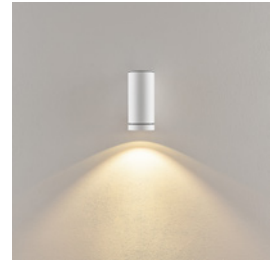

SHORELINE PRO ROUND 68

- light colour adjustable in 2 stages
- through-wiring possible
- seawater resistant
- separable mounting plate through plug connection
- angled fixing screw for better installation
- opt. Spacer for surface mounting
- opt. interchangeable reflector inserts / reflectors

Application Area

Object lighting / architecture, Garage / carport / car park, House wall / facade / front door, Park / public outdoor area, Hotel / catering

Housing	Aluminium	Base Height	130 mm
Colour Temperature	3000/4000 K	Power	6 W
Luminous Flux	480/550 lm	Rated Input Voltage	220-240 V/AC
Height	150 mm	Power Supply Unit incl.	Yes
Ø	68 mm	Light Beam Angle	30 Degree
Base Length	43 mm	Control	Trailing-edge dimmer
Base L x W x H	43 x 55 x 130 mm	CRI (Ra)	90
Base Width	55 mm	IK Protection Class	IK08

Article	Housing Color	Price
731217	Light grey	€ 169.95
731218	Dark grey	€ 169.95
731219	White	€ 169.95

Accessory

930980	Cover, 68/70, line, ShoreLine Pro Series, dark grey		€ 7.95
930981	Cover, 68/70, triangular, ShoreLine Pro Series, dark grey		€ 7.95
930878	Reflector, 68/70, ShoreLine Pro Series, 30 degrees, chrome		€ 7.95
930879	Reflector, 68/70, ShoreLine Pro Series, 60 degrees, chrome		€ 7.95
930874	Spacer for ShoreLine Pro series, light grey		€ 5.95
930877	Spacer for ShoreLine Pro series, dark grey		€ 5.95
930880	Spacer for ShoreLine Pro series, white		€ 5.95