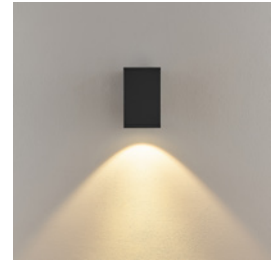

SHORELINE PRO SQUARE 100

- Light colour adjustable in 2 stages
- through-wiring possible
- Seawater resistant
- separable mounting plate through plug connection
- angled fixing screw for better installation
- opt. Spacer for surface mounting
- opt. interchangeable reflector inserts / reflectors

Application Area

Object lighting / architecture, Garage / carport / car park, House wall / facade / front door, Park / public outdoor area, Hotel / catering

Housing	Aluminium	Base Height	130 mm
Colour Temperature	3000/4000 K	Power	12 W
Luminous Flux	900/1000 lm	Rated Input Voltage	220-240 V/AC
Length	100 mm	Power Supply Unit incl.	Yes
Width	100 mm	Light Beam Angle	36 Degree
Height	163 mm	Control	Leading-edge dimmer, Trailing-edge dimmer
Base Length	40 mm	CRI (Ra)	90
Base L x W x H	40 x 80 x 130 mm	IK Protection Class	IK08
Base Width	80 mm		

Article	Housing Color		Price
731202	Light grey	WW NW	€ 189.95
731203	Dark grey	WW NW	€ 189.95
731204	White	WW NW	€ 189.95

Accessory

930867	Cover, 100, line, ShoreLine Pro Series, dark grey		€ 9.95
930868	Cover, 100, triangular, ShoreLine Pro Series, dark grey		€ 9.95
930875	Reflector, 100, ShoreLine Pro Series, 36 degrees, chrome		€ 14.95
930876	Reflector, 100, ShoreLine Pro Series, 60 degrees, chrome		€ 14.95
930874	Spacer for ShoreLine Pro series, light grey		€ 5.95
930877	Spacer for ShoreLine Pro series, dark grey		€ 5.95
930880	Spacer for ShoreLine Pro series, white		€ 5.95