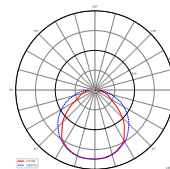

Application Area

Garden / Terrace / Balcony / Walkways, Garage / carport / car park, House wall / facade / front door, Home / Living, Hotel / catering

Housing	Aluminium	Base Width	135 mm
Colour Temperature	3000 K	Base Height	15 mm
Luminous Flux	2150 lm	Power	18 W
Length	140 mm	Rated Input Voltage	110-240 V/AC
Width	172 mm	Power Supply Unit incl.	Yes
Height	219 mm	Light Beam Angle	110 Degree
Base Length	125 mm	CRI (Ra)	80
Base L x W x H	125 x 135 x 15 mm		

731133

Article	Housing Color	IP Protection Type	Motion Detector	Price
731133	■ Dark grey	IP 54	Yes	€ 198.95
731144	■ Dark grey	IP 65	No	€ 185.95