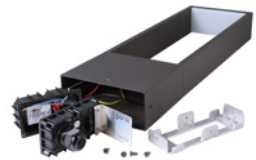

CATA

The CATA series impresses not only as a modern path light, but also as a standalone lighting and design feature when creating outdoor spaces. The LEDs not only ensure full-surface illumination of paths and entrance areas but also inevitably draw attention to the striking frame construction. Available in three sizes, the CATA IV models can also be combined really well.