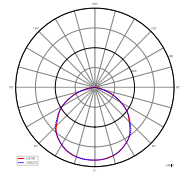

ATIK

- IEC62662 - Protection against mechanical effects (IK Code)
- EN60598-2-24 - Lights for use in explosive gas and dust atmosphere (D designation)
- Including 2 m connecting cable with IP44 plug

Application Area

Garage / carport / car park, Industry / production / high-bay warehouse

Housing	Aluminium	Swivelling Angle	180 Degree
Colour Temperature	4000 K	Primary Cable Length	2 m
Length	319 mm	Primary Connection End	Power plug IP44
Width	90 mm	CRI (Ra)	80
Height	411 mm	IP Protection Type Plug	IP 44
Power Supply Unit incl.	Yes	IK Protection Class	IK08
Light Beam Angle	110 Degree		

732102

Article	Housing Color	Luminous Flux	Power	Rated Input Voltage	EEL	Price
732096	Black	21350 lm	152.0 W	220-240 V/AC	D	€ 439.95
732097	Black	28450 lm	202.0 W	220-240 V/AC	D	€ 554.95
732098	Black	31800 lm	242.0 W	220-240 V/AC	D	€ 624.95
732102	Black	39900 lm	302.0 W	100-240 V/AC	E	€ 699.95