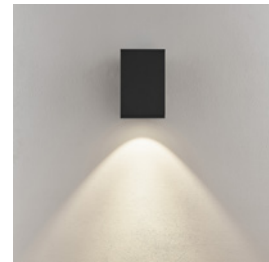

SHORELINE PRO SQUARE 140

- light colour adjustable in 2 stages
- through-wiring possible
- seawater resistant
- separable mounting plate through plug connection
- angled fixing screw for better installation
- opt. Spacer for surface mounting
- opt. interchangeable reflector inserts / reflectors

Application Area

Object lighting / architecture, Garage / carport / car park, House wall / facade / front door, Park / public outdoor area, Hotel / catering

Housing	Aluminium	Base Height	130 mm
Colour Temperature	3000/4000 K	Rated Input Voltage	220-240 V/AC
Length	140 mm	Power Supply Unit incl.	Yes
Width	140 mm	Light Beam Angle	36 Degree
Height	218 mm	Control	Leading-edge dimmer, Trailing-edge dimmer
Base Length	44.5 mm	CRI (Ra)	90
Base L x W x H	44.5 x 80 x 130 mm	IK Protection Class	IK08
Base Width	80 mm		

Article	Housing Color		Luminous Flux	Power	Price
731181	Light grey		2000/2300 lm	20.5 W	€ 269.95
731182	Dark grey		2000/2300 lm	20.5 W	€ 269.95
731183	White		2000/2300 lm	20.5 W	€ 269.95
731184	Light grey		3100/3400 lm	33.0 W	€ 299.95
731185	Dark grey		3100/3400 lm	33.0 W	€ 299.95
731186	White		3100/3400 lm	33.0 W	€ 299.95

Accessory

930869	Cover, 140, line, ShoreLine Pro Series, dark grey		€ 12.95
930870	Cover, 140, triangular, ShoreLine Pro Series, dark grey		€ 12.95
930871	Reflector, 140, ShoreLine Pro Series, 24 degrees, chrome		€ 17.95
930872	Reflector, 140, ShoreLine Pro Series, 36 degrees, chrome		€ 17.95
930873	Reflector, 140, ShoreLine Pro Series, 60 degrees, chrome		€ 17.95
930874	Spacer for ShoreLine Pro series, light grey		€ 5.95
930877	Spacer for ShoreLine Pro series, dark grey		€ 5.95
930880	Spacer for ShoreLine Pro series, white		€ 5.95