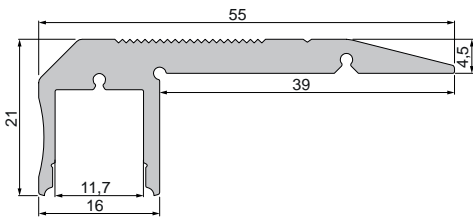

With the kind support of Elektro Grün, Neustadt an der Weinstraße