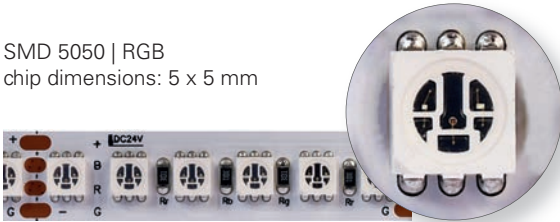

SMD 2835 | WW / CW
chip dimensions: 2,8 x 3,5 mm

SMD 5050 | RGB
chip dimensions: 5 x 5 mm