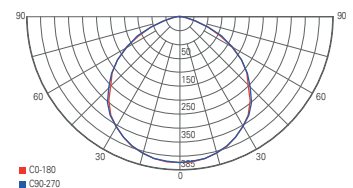

light distribution curve 732102