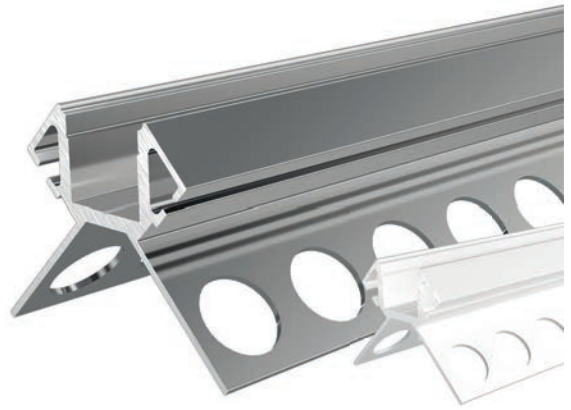

EV-02-12

tile-outside-corner-profile | 12 mm
for LED stripes up to 13,3 mm width

item	colour	dimensions L	price
975381	■ aluminium anodized	2,5m	99,95 €
975385	□ white	2,5m	99,95 €

designed for tile thickness up to max. 12 mm