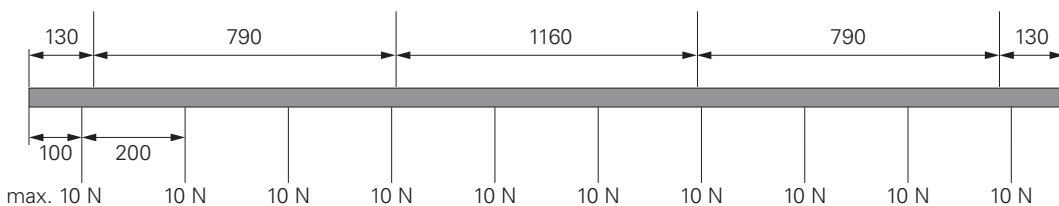

MECHANICAL LOAD TRACK POWER RAIL 3000MM

50 N $\hat{=}$ 5,09 kg
dimension in mm