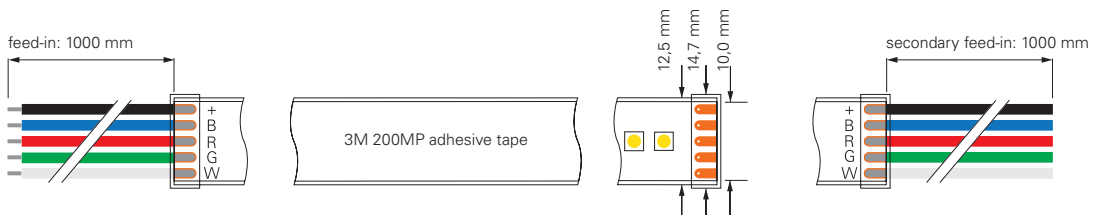

5050-60-24V-RGB+3000K-5M-SILIKON

item	colour temperature	efficiency	light current	dimensions L	power	light source	price
840239	RGB WW 450-630 nm + 3000K	49 lm/W	735 lm/m	5000 mm	15 W/m	60 LED/m	174,95 €

incl. accessories: 10x retaining bracket, 20x stainless steel screw, 2x endcap