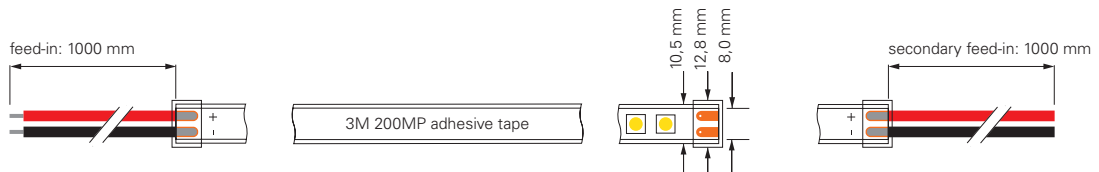

3528-180-24V-2700K / 3000K-5M-SILIKON

item	colour temperature	efficiency	light current	dimensions L	power	light source	price
840186	WW 2700K	78 lm/W	900 lm/m	5000 mm	11,5 W/m	180 LED/m	184,95 €
840187	WW 3000K	85 lm/W	930 lm/m	5000 mm	11,0 W/m	180 LED/m	184,95 €