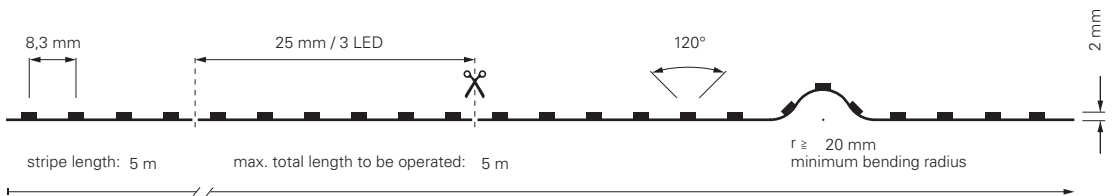

3528-120-12V-3000K-6500K-5M

item	colour temperature	efficiency	light current	dimensions L	power	light source	price
840142	ww cw 3000-6500K	98 lm/W	1025 lm/m	5000 mm	10,5 W/m	120 LED/m	199,95 €