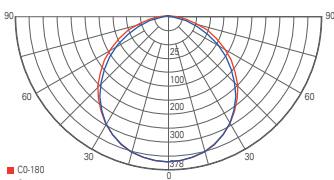

light distribution curve 565321, 565368