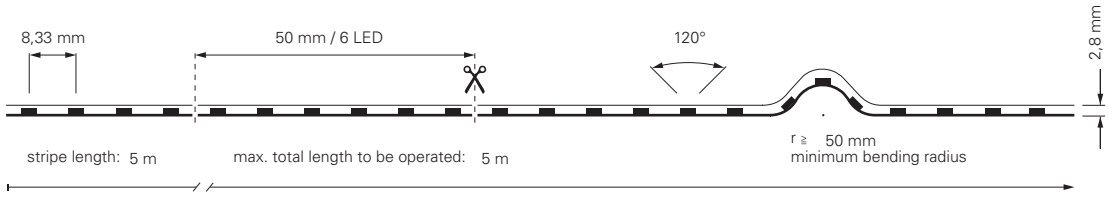

5050-120-24V-RGB-5M-SILIKON

item	colour temperature	efficiency	light current	dimensions L	power	light source	price
840351	RGB 460-620 nm	38 lm/W	1045 lm/m	5000 mm	27,5 W/m	120 LED/m	214,95 €

CV 24 Volt SMD 5050 3 CH IP44 -15°C +50°C