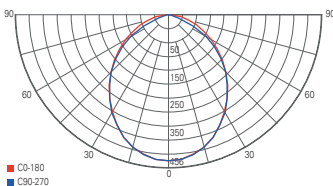

light distribution curve