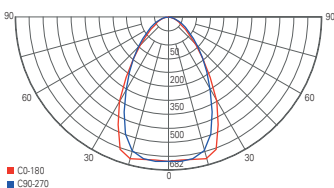

accessories

- **930577** 15° lens asymmetric | 6 lenses installed per luminaire **9,95 €**
- **930544** 20° lens symmetrisch | 6 lenses installed per luminaire **9,95 €**
- **930545** 30° lens symmetrisch | 6 lenses installed per luminaire **9,95 €**
- **930546** 90° lens symmetrisch | 6 lenses installed per luminaire **9,95 €**

light distribution curve 620119 - 45 W