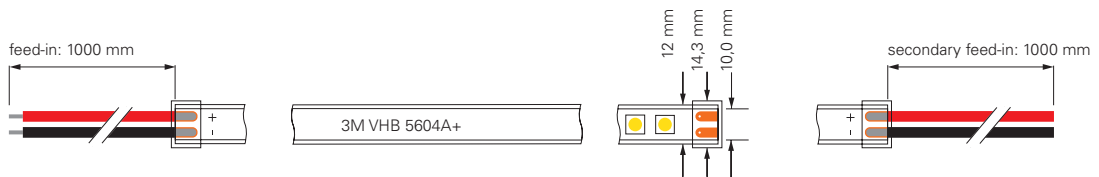

2835-140-48V-2700K/3000K/4000K-SILIKON

item	colour temperature	efficiency	light current	dimensions L	power	light source	EEL	price
840396	ww 2700K	109 lm/W	1090 lm/m	15000 mm	10 W/m	140 LED/m	D	474,95 €
840404	ww 2700K	109 lm/W	1090 lm/m	50000 mm	10 W/m	140 LED/m	D	1.549,95 €
840397	ww 3000K	112 lm/W	1120 lm/m	15000 mm	10 W/m	140 LED/m	F	474,95 €
840405	ww 3000K	112 lm/W	1120 lm/m	50000 mm	10 W/m	140 LED/m	F	1.549,95 €
840398	nw 4000K	118 lm/W	1180 lm/m	15000 mm	10 W/m	140 LED/m	F	474,95 €
840406	nw 4000K	118 lm/W	1180 lm/m	50000 mm	10 W/m	140 LED/m	F	1.549,95 €

CV   48 Volt   SMD 2835   Ra90   IP67   1 CH   -10°C +55°C   A ↑ G   D