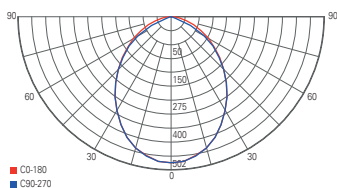

light distribution curve