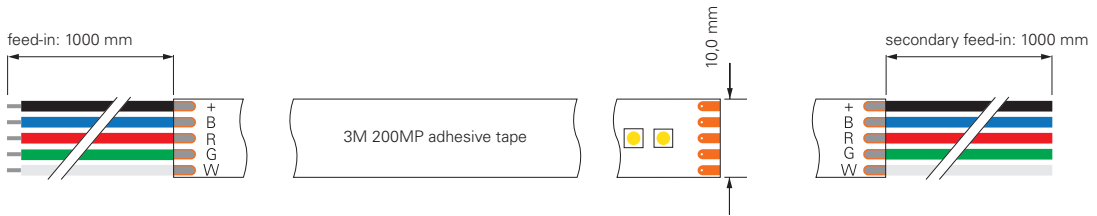

5050-60-24V-RGB+4000K-5M-SILIKON

item	colour temperature	efficiency	light current	dimensions L	power	light source	price
840373	RGB NW 450-630 nm + 4000K	48 lm/W	765 lm/m	5000 mm	16,0 W/m	60 LED/m	159,95 €