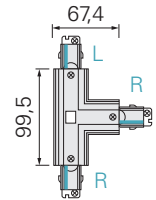

D LINE T-JOINT RIGHT-RIGHT-LEFT WITH EXCHANGE MECHANISM

- plastic
- suitable for mounting and built-in system

item	colour	dimensions L x W x H	price
710030	white	166 x 101 x 35,5 mm	49,95 €
710031	grey	166 x 101 x 35,5 mm	49,95 €
710032	black	166 x 101 x 35,5 mm	49,95 €