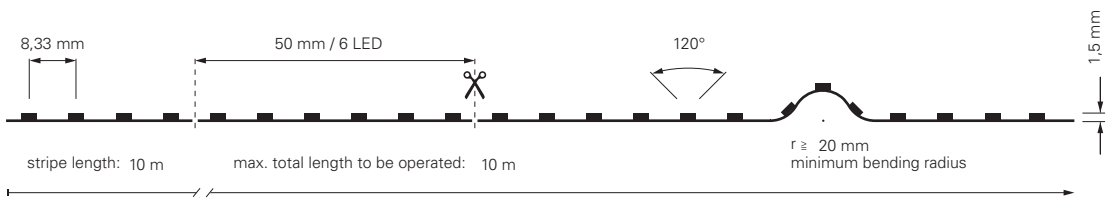

### 2835-120-24V-3000K-10M

item	colour temperature	efficiency	light current	dimensions L	power	light source	price
<b>840291</b>	ww 3000K	74 lm/W	705 lm/m	10000 mm	9,5 W/m	120 LED/m	<b>399,95 €</b>