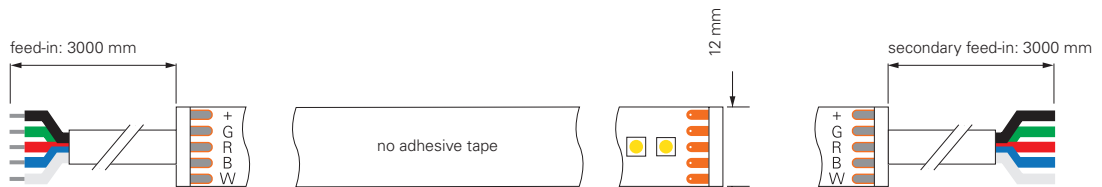

D FLEX LINE SIDE VIEW IP68 RGBW