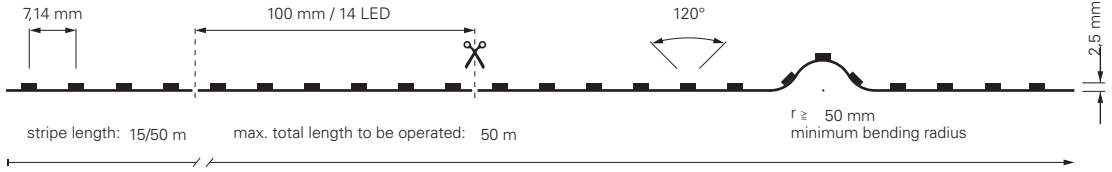

3535-140-48V-RGB

item	colour	temperature	efficiency	light current	dimensions L	power	light source	price
840399	RGB	450-630 nm	51 lm/W	510 lm/m	15000 mm	10 W/m	140 LED/m	449,95 €
840407	RGB	450-630 nm	51 lm/W	510 lm/m	50000 mm	10 W/m	140 LED/m	1.499,95 €

CV

48 Volt

SMD 3535

3 CH

IP20

-10°C
+55°C