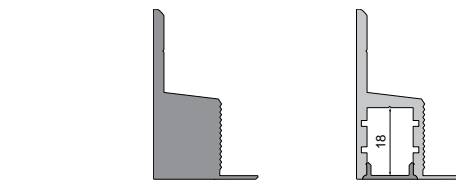

covers | PMMA [polymethylmethacrylat]
for 10 mm profiles

clear   mat   milky

1m	983010	983012	983014	7,95 €
2m	983011	983013	983015	17,95 €
3m	983016	983017	983018	25,95 €
4m	983060	983061	983062	33,95 €

1m	984012	984014	984014	7,95 €
2m	984013	984015	984015	17,95 €
3m	984017	984018	984018	25,95 €
4m	984010	984011	984011	33,95 €

1m	984512	984514	984514	7,95 €
2m	984513	984515	984515	17,95 €
3m	984517	984518	984518	25,95 €
4m	984510	984511	984511	33,95 €

end caps set | right + left **4,95 €**

white   **978270**
 grey   **978271**