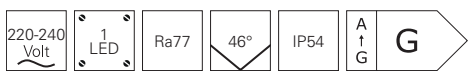

CUBODO II SINGLE DG MINI + DOUBLE DG MINI

- aluminium diecast
- socket L x W x H: 65 x 65 x 20 mm

item	colour	colour temperature	light current	power	radiation characteristics	dimensions L x W x H	price
731029	dark grey	3000 K	220 lm	4,50 W	downwards	90 x 68 x 70 mm	114,95 €
731030	dark grey	3000 K	440 lm	9,00 W	up- / downwards	90 x 68 x 108 mm	144,95 €