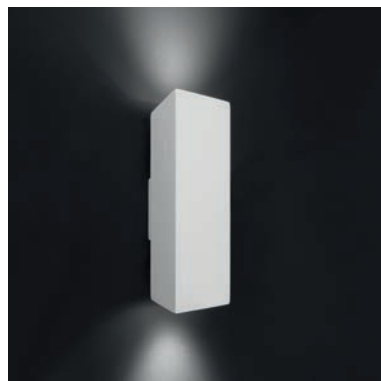

ESSA

- gypsum
- dimensions L x W x H: 255 x 75 x 100 mm
- socket L x W: 88 x 58 mm
- dimmable via optional illuminants

item	colour	price
341105	☐ white paintable	64,95 €

suitable illuminants on page 800-801