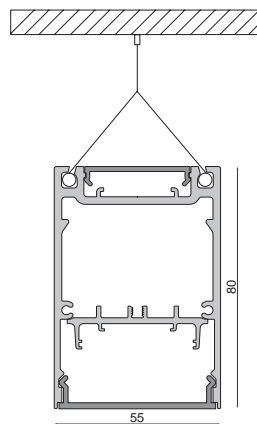

CONFIGURATION EXAMPLE

- MS surface-mounted luminaire | 2400 mm | black
- 74 W
- 3000 K | 6990 lm
- EVG | DALI
- incl. U-cover opal
- incl. end caps

price on demand

Of course, you can configure our PLANO system entirely according to your wishes and circumstances.