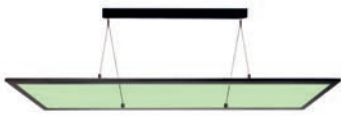

LED EVENT-PANEL TRANSPARENT RGBW

- aluminium
- dimensions L x W x H: 1195 x 295 x 14 mm
- dimmable via optional controller

item	colour	colour temperature	light current	EEL	price
342158	■ black clear / transparent	4000 K	4220 lm	D	279,95 €
620032	□ white clear / transparent	4000 K	4265 lm	E	279,95 €
620031	■ black clear / transparent	4000 K	4265 lm	E	279,95 €

optionales accessories

862164	power supply | 24V DC | 75,0 W	74,95 €
843502	RF-smart controller starter set RGBW | 12/24/48V	99,95 €
843037	Casambi Bluetooth dimmer 4 channel | 12/24V	179,95 €
843010	DALI DT6 PWM dimmer 4 channel | 12/24V	129,95 €
843000	DMX controller Art-4	229,95 €
843279	DMX PWM dimmer 4 channel | 12/24/48V	114,95 €