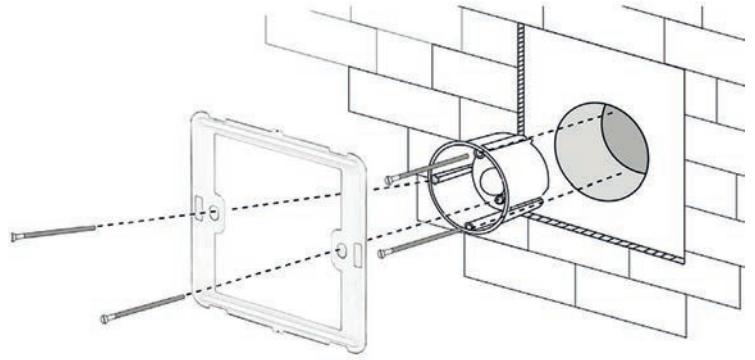

## DEKO-LIGHT WALL TOUCH PANEL RF COLOR & WHITE

- control of the controller via radio,  
no additional control lines necessary
- for controlling RGB + white LED stripes / luminaires
- 4 zones
- independent dimming of individual zones
- all zones can be switched on/off together
- 12 effect programs
- adjustable programme speed
- memory function
- dimensions L x W x H: 86,5 x 86,5 x 31,1 mm
- not compatible/combinable with RF-smart system