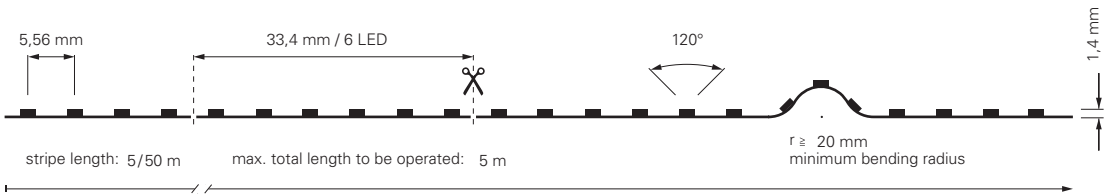

3528-180-24V-2700K-5M / 3000K-5M / 3000K-50M / 4000K-5M / 4000K-50M

item	colour	temperature	efficiency	light current	dimensions L	power	light source	EEL	price
840178	ww	2700K	79 lm/W	1110 lm/m	5000 mm	14,0 W/m	180 LED/m	G	124,95 €
840179	ww	3000K	81 lm/W	1100 lm/m	5000 mm	13,5 W/m	180 LED/m	G	124,95 €
930512	ww	3000K	81 lm/W	1100 lm/m	50000 mm	13,5 W/m	180 LED/m	G	1.169,95 €
840180	nw	4000K	90 lm/W	1220 lm/m	5000 mm	13,5 W/m	180 LED/m	F	124,95 €
930513	nw	4000K	91 lm/W	1225 lm/m	50000 mm	13,5 W/m	180 LED/m	F	1.169,95 €

CV 24 Volt SMD 3528 Ra 90 1 CH IP20 -15°C +50°C A ↑ G F