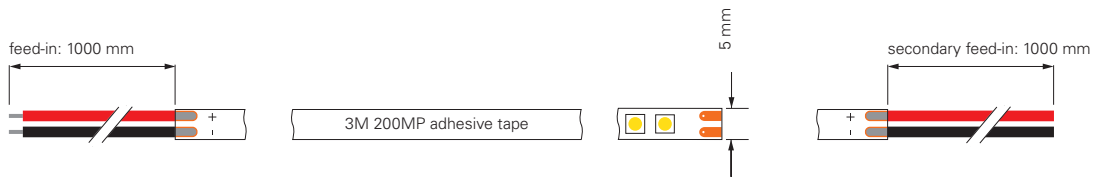

3528-120-24V-2700K / 3000K-5M