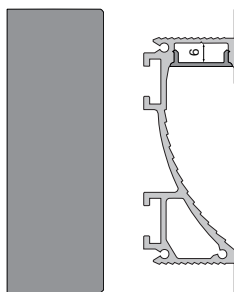

covers | PMMA [polymethylmethacrylat]
for 12 mm profiles

clear   mat   milky

1m	983020	983022	983024	7,95 €
2m	983021	983023	983025	17,95 €
3m	983028	983027	983026	25,95 €

end caps set | right + left **4,95 €**