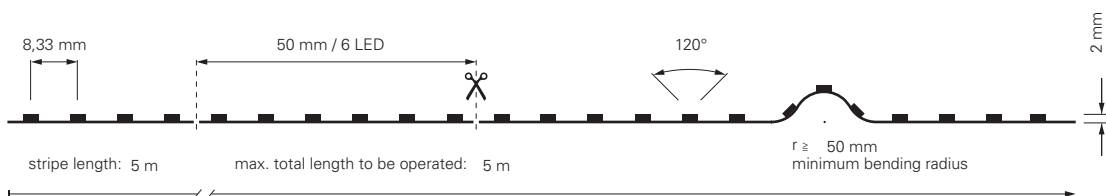

5050-120-24V-RGB-5M

item	colour temperature	efficiency	light current	dimensions L	power	light source	price
840352	460-620 nm	38 lm/W	1055 lm/m	5000 mm	28 W/m	120 LED/m	209,95 €