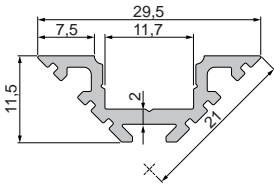

Foto: Daniel Veser - Architektur fotografie, Karlsruhe