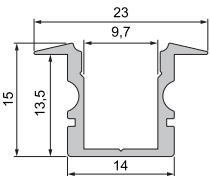

ET-02-08

high built-in-T-profile | 8 mm
for LED stripes up to 9,3 mm width

item	colour	dimensions L	price
975101	aluminium anodized	2m	31,95 €
975108	aluminium anodized	3m	44,95 €
975103	black	2m	31,95 €
975105	white	2m	31,95 €