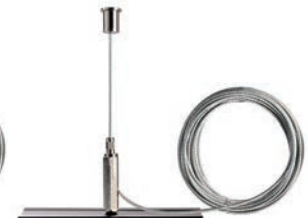

accessories

710081	rope | L: 4000 mm	7,95 €