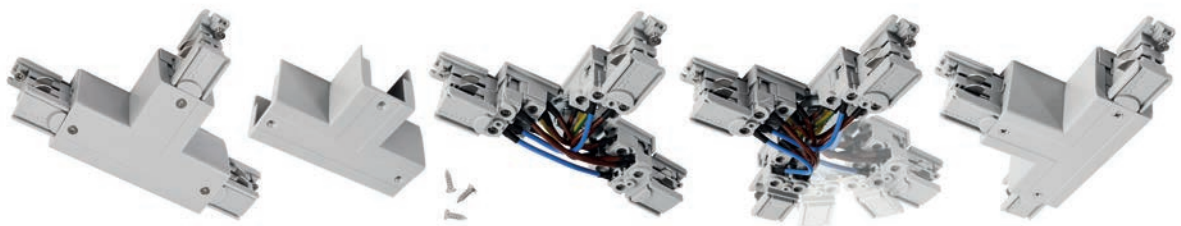

Almost identically to the corner connector, the direction [left/right] of the T-joint can also be changed by removing the cover. Due to the design, however, there are two T-joints in each colour variant, as it may be that either left/left/right or right/right/left is required depending on the alignment.

But also with this article, the variants could be reduced by half. This also means here: significantly simplified planning and assembly.