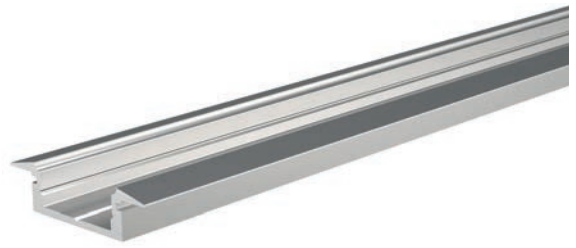

ET-01-12

flat built-in-T-profile | 12 mm
for LED stripes up to 13,3 mm width

item	colour	dimensions L	price
975041	aluminium anodized	2m	31,95 €
975043	black	2m	31,95 €
975045	white	2m	31,95 €