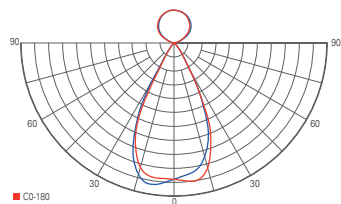

OFFICE THREE DALI 2.0

- aluminium
- dimensions L x W x H: 1179 x 64 x 35 mm
- socket L x W x H: 600 x 57 x 35 mm
- max. suspension: 2500 mm
- UGR<10
- BEG eligible
- dimmable via DALI Bus according to IEC62386 DALI 2.0
- incl. uplight for indirect light
- lifetime 50,000h L80B10

item	colour	colour temperature	light current	price
342147	☐ white	☐ 4000 K	7000 lm	599,95 €
342146	☐ silver coloured	☐ 4000 K	7000 lm	599,95 €

light distribution curve