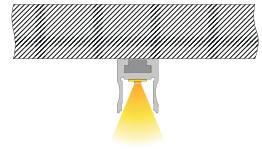

With the kind support of Friese Elektrotechnik, Ettenheim