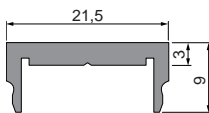

covers | PMMA [polymethylmethacrylat]
for 20 mm profiles

clear   mat   milky

1m	983040	983044	11,50 €
2m	983041	983045	21,95 €
3m		983046	32,95 €

1m		984044	11,50 €
2m		984045	21,95 €

1m		984544	11,50 €
2m		984545	21,95 €

end caps set | 2 pieces **4,95 €**
for 20 mm profiles

	grey	978311

	grey	979241

	grey	979741

MOUNTING / CARRIER PROFILE FOR H-PROFILE 20 MM

for AH-01-20

970770 1m aluminium natural **11,95 €**