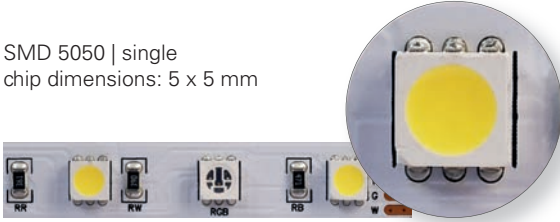

SMD 2835 | single
chip dimensions: 2,8 x 3,5 mm

WHAT DO THE NUMBERS MEAN FOR A LED STRIPE?

The numbers clearly indicate the size [width and length] and shape of the LED chips installed on a carrier [stripe]. For example, the LED chip 5050 – one of the world's most

frequently used LED chips – has a width of LED chips – each with a length and width of 5 mm. A 2835 LED chip therefore has a width of 2.8 mm and a length of 3.5 mm.

SMD 5050 | single
chip dimensions: 5 x 5 mm