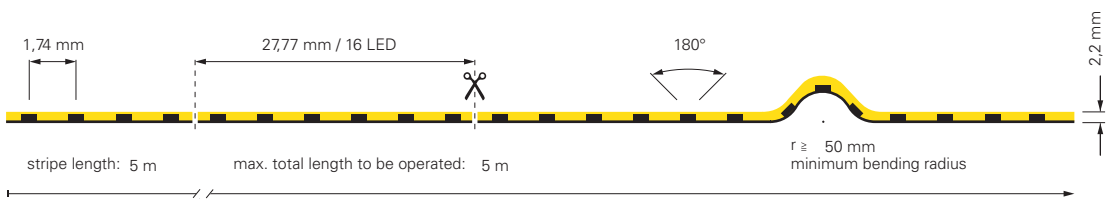

### COB-576-24V-2700-6500K-5M

item	colour temperature	efficiency	light current	dimensions L	power	light source	price
<b>840374</b>	WW CW 2700-6500K	91 lm/W	960 lm/m	5000 mm	10,5 W/m	576 LED/m	<b>299,95 €</b>