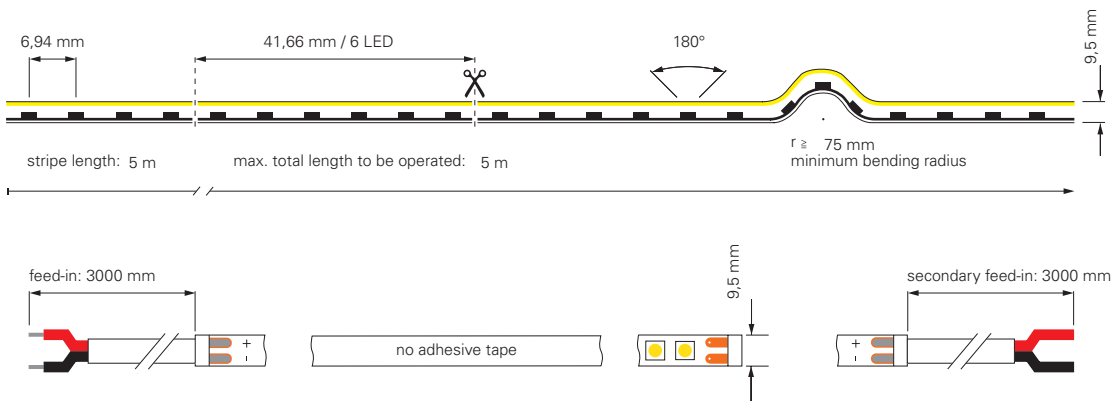

D FLEX LINE TOP VIEW IP68 3000K