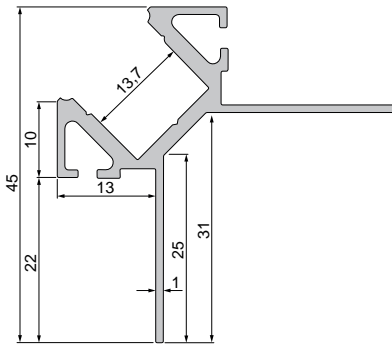

EV-02-12

tile-outside-corner-profile | 12 mm
for LED stripes up to 13,3 mm width

item	colour	dimensions L	price
975381	■ aluminium anodized	2,5m	99,95 €
975385	□ white	2,5m	99,95 €

designed for tile thickness up to max. 12 mm