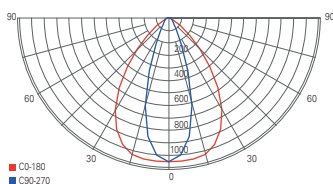

HIGHBAY NORMAE

- BEG eligible
- aluminium diecast
- socket L x W x H: 110 x 70 x 95 mm
- DALI Bus according to IEC62386 DALI 1.0
- incl. verstellbarem Befestigungsset

item	colour	colour temperature	light current	dimensions L x W x H	power	light source	price
732084	■ dunkelgrau	■ cw 5000 K	16700 lm	923 x 126 x 99 mm	136 W	192 LED	399,95 €
732085	■ dunkelgrau	■ cw 5000 K	23800 lm	1219 x 126 x 99 mm	172 W	236 LED	499,95 €

accessories

1. **930295** linear Highbase lens 30°/70° 290 x 86 x 8 mm **14,95 €**
   930293 suspension set 1m chain **39,95 €**