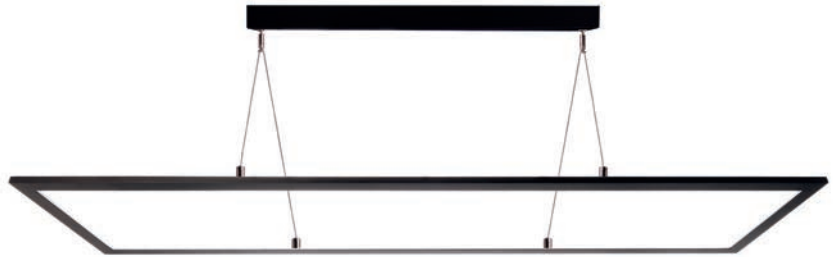

## LED PANEL TRANSPARENT

The LED pendant luminaire has a transparent glass for direct and indirect light distribution, which is almost transparent when switched off. When the light is switched on, the glass distributes the light almost glare-free. With a glare value [UGR] of less than 19, this pendant luminaire is absolutely suitable for office use. Bright, efficient and with an extraordinary design, this luminaire not only stands out in any office setting.