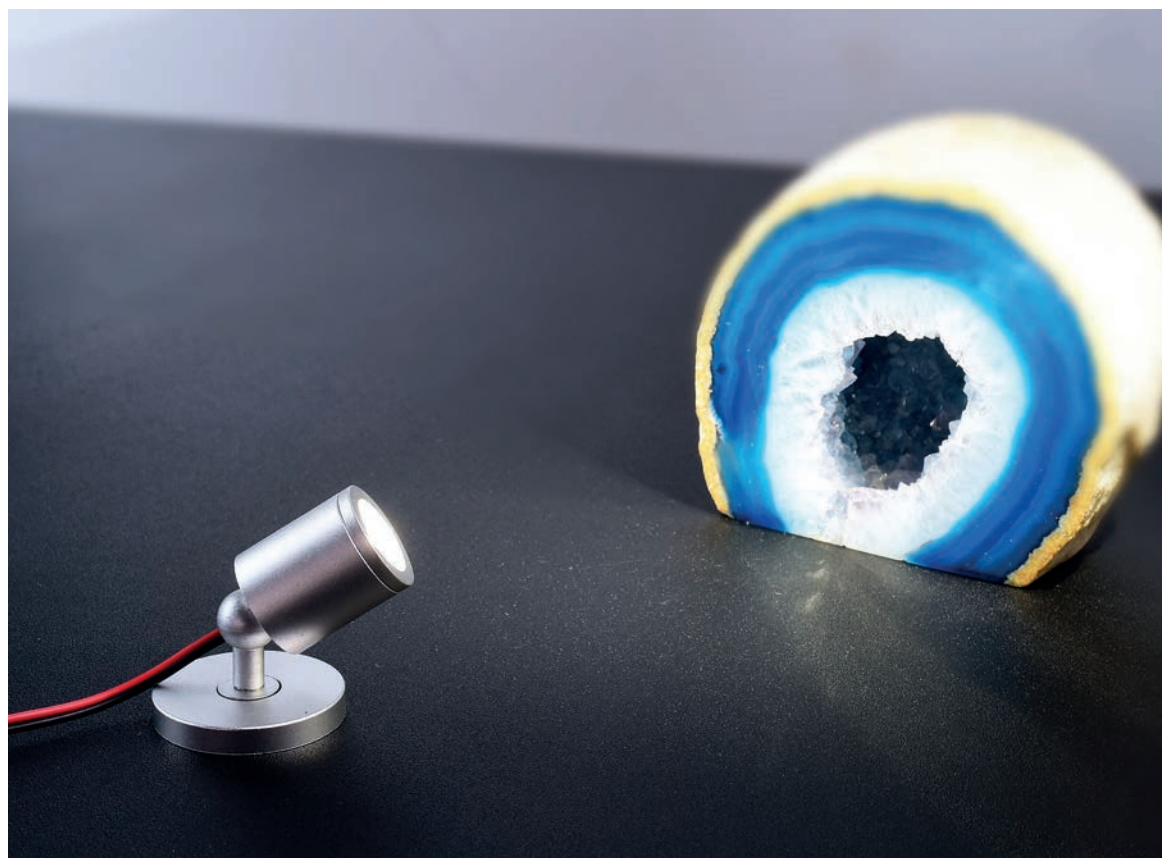

accessories

930594	power supply 12W, ready to plug in incl. 3-way distributor	32,95 €
930592	power supply 20W, ready to plug in incl. 6-way distributor	39,95 €