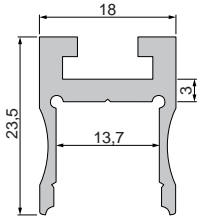

With the kind support of Friese Elektrotechnik, Ettenheim