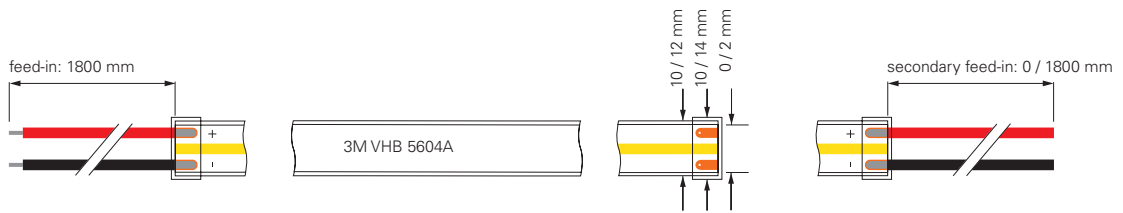

COB-SAUNA-24V

item	colour	temperature	efficiency	light current	dimensions L	power	light source	price
840409	ww	2700K	85 lm/W	850 lm/m	2000 mm	10 W/m	480 LED/m	99,95 €
840411	ww	2700K	85 lm/W	850 lm/m	5000 mm	10 W/m	480 LED/m	224,95 €
840410	ww	3000K	90 lm/W	900 lm/m	2000 mm	10 W/m	480 LED/m	99,95 €
840412	ww	3000K	90 lm/W	900 lm/m	5000 mm	10 W/m	480 LED/m	224,95 €

CV   24 Volt   COB   Ra 90   1 CH   IP67   -10°C / +105°C   A ↑ G   G