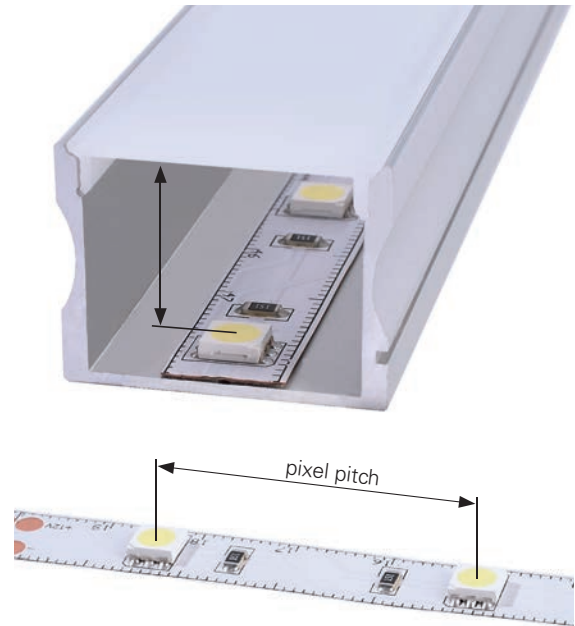

HOMOGENEOUS LIGHT IMAGE

How to achieve a homogeneous light image

In combination with a milky 40% cover and a matching LED stripe, a homogeneous light image can be created. The distance [pixel pitch] between the LEDs and the cover is decisive.

The rule of thumb here is:

The distance between the LEDs should be smaller than the distance between the LEDs and the cover.