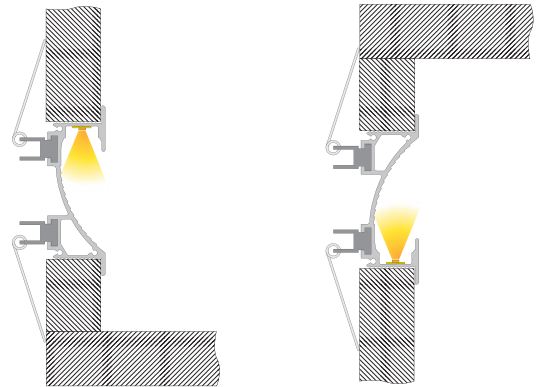

EL-02-12

dry construction profile for wall covering | 12 mm
for LED stripes up to 14 mm width

item	colour	dimensions L	price
975491	■ aluminium anodized	2m	82,95 €
975496	■ aluminium anodized	3m	124,95 €
975495	□ white	2m	82,95 €