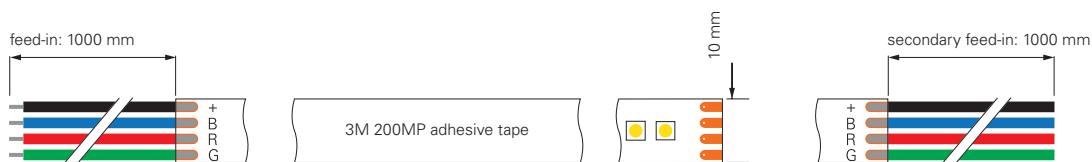

5050-96-24V-RGB-5M / RGB-50M

item	colour temperature	efficiency	light current	dimensions L	power	light source	price
840147	450-630 nm	48 lm/W	665 lm/m	5000 mm	14,0 W/m	96 LED/m	169,95 €
930516	450-630 nm	46 lm/W	665 lm/m	50000 mm	14,5 W/m	96 LED/m	1.574,95 €