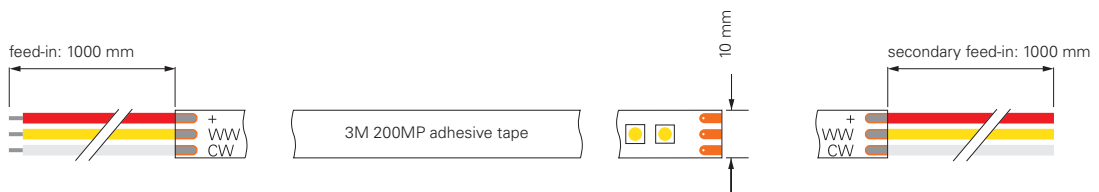

## 2835-120-24V-2700-6500K-5M

item	colour temperature	efficiency	light current	dimensions L	power	light source	price
<b>840378</b>	WW CW 2700-6500K	103 lm/W	1765 lm/m	5000 mm	17,2 W/m	140 LED/m	<b>199,95 €</b>