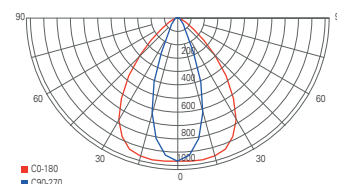

HIGHBAY NORMAE

- BEG eligible
- aluminium diecast
- socket L x W x H: 110 x 70 x 95 mm
- DALI Bus according to IEC62386 DALI 1.0
- incl. verstellbarem Befestigungsset

item	colour	colour temperature	light current	dimensions L x W x H	power	light source	price
732084	■ dunkelgrau	■ cw 5000 K	16700 lm	923 x 126 x 99 mm	136 W	192 LED	399,95 €
732085	■ dunkelgrau	■ cw 5000 K	23800 lm	1219 x 126 x 99 mm	172 W	236 LED	499,95 €

accessories

1. **930295** linear Highbase lens 30°/70° 290 x 86 x 8 mm **14,95 €**
   930293 suspension set 1m chain **39,95 €**