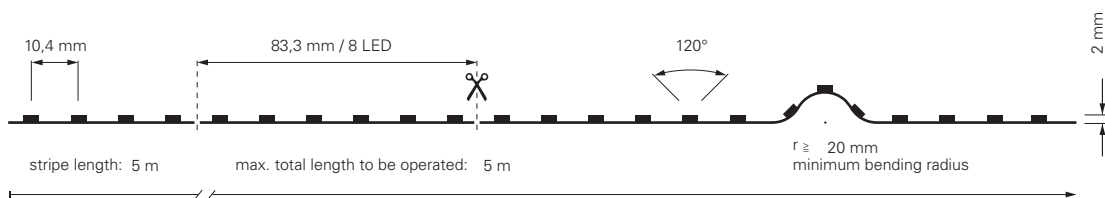

5050-96-24V-RGB+3000K-5M