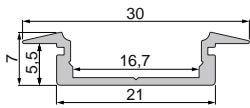

ET-01-15

flat built-in-T-profile | 15 mm
for LED stripes up to 16,3 mm width

item	colour	dimensions L	price
975061	aluminium anodized	2m	31,95 €
975063	black	2m	31,95 €
975065	white	2m	31,95 €