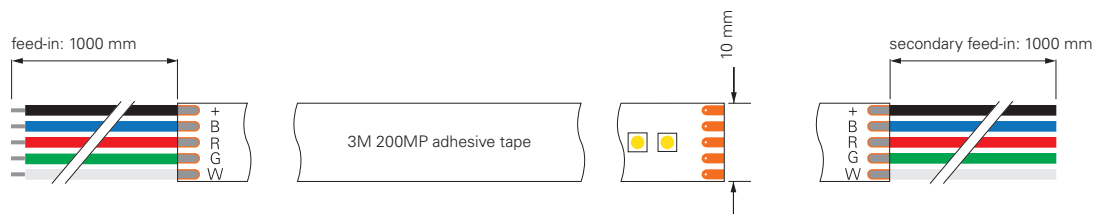

5050-60-24V-RGB+3000K-5M + 5050-60-24V-RGB+3000K-50M