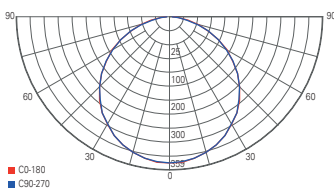

item	colour	colour temperature	light current	price
565327	☐ ☐ ☒ white/silver coloured/black	☒ ☐ ☐ 3000/4000/5700 K	1060 lm	46,95 €

220-240 Volt	8/12 W	SMD	52 LED	Ra>80	110°	65	IP44	A ↑ G	G

light distribution curve