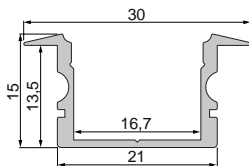

ET-02-15

high built-in-T-profile | 15 mm
for LED stripes up to 16,3 mm width

item	colour	dimensions L	price
975161	aluminium anodized	2m	35,95 €
975168	aluminium anodized	3m	54,95 €
975163	black	2m	35,95 €
975165	white	2m	35,95 €