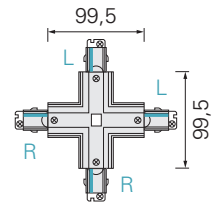

D LINE X-JOINT LEFT-LEFT-RIGHT-RIGHT

- plastic
- suitable for mounting and built-in system

item	colour	dimensions L x W x H	price
710033	white	166 x 166 x 35,5 mm	66,95 €
710034	grey	166 x 166 x 35,5 mm	66,95 €
710035	black	166 x 166 x 35,5 mm	66,95 €

accessories for built in system

710092 cover plate built in track X-joint **4,95 €**

with the kind support of Salvia Elektrotechnik GmbH