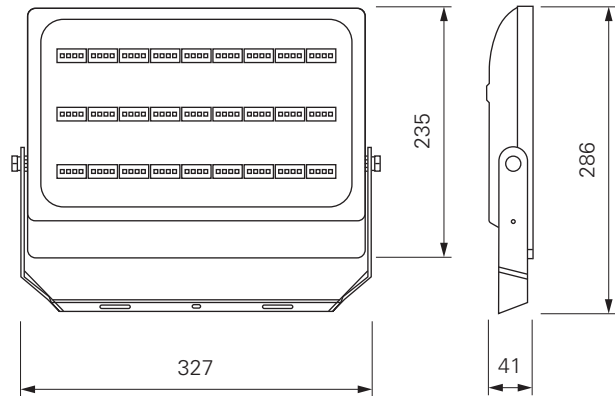

light distribution curve 732064