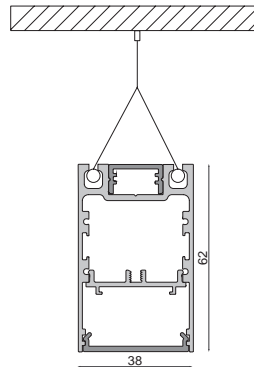

PLANO ES LUMINAIRE SYSTEM

- aluminium die casting
- direct light

assembly				cover			length	radiation dir.		colour	colour temperature			control			
ceiling structure	pendulum	wall structure	ceiling mounting	opal	opal U	microprismatic	individual	down	up+down	individual	2700 K	3000 K	4000 K	switchable	DALI	phase angle/section	Casambi
x	x			x	x	x	x	x	x	x	x	x	x	x	x	x	x