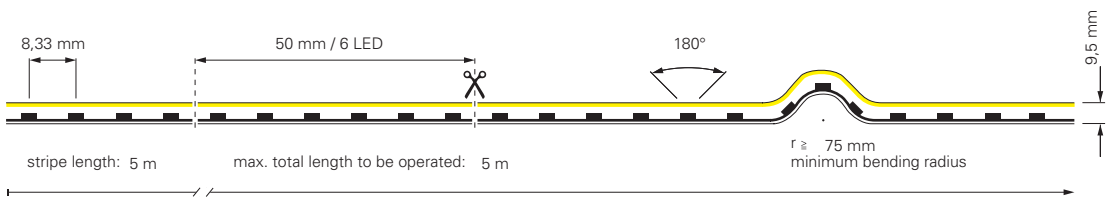

## D FLEX LINE TOP VIEW IP68 RGB

item	colour temperature	efficiency	light current	dimensions L	power	light source	price
<b>840286</b>	460-620 nm	32 lm/W	315 lm/m	5000 mm	10 W/m	120 LED/m	<b>519,95 €</b>