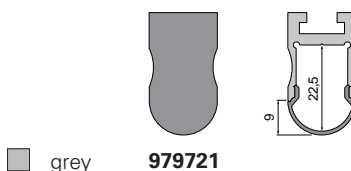

covers | PMMA [polymethylmethacrylat]
for 12 mm profiles

clear   mat   milky

1m	983020	983022	983024	7,95 €
2m	983021	983023	983025	17,95 €
3m	983028	983027	983026	25,95 €

1m	983520	983522	983524	7,95 €
2m	983521	983523	983525	17,95 €
3m	983527		983526	25,95 €

1m		984022	984024	7,95 €
2m		984023	984025	17,95 €
3m			984026	25,95 €

1m		984522	984524	7,95 €
2m		984523	984525	17,95 €
3m			984526	25,95 €

end caps set | 2 pieces **4,95 €**
for 12 mm profiles