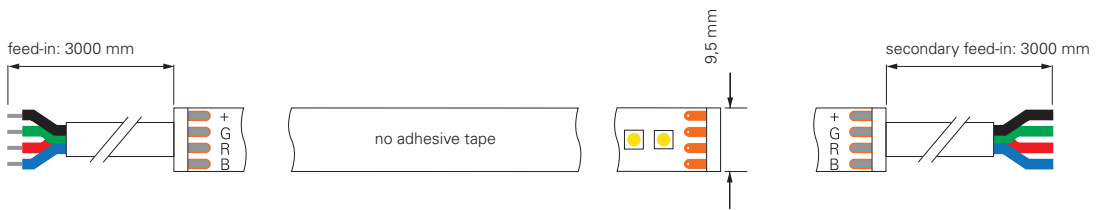

## D FLEX LINE TOP VIEW IP68 RGB

item	colour temperature	efficiency	light current	dimensions L	power	light source	price
<b>840286</b>	460-620 nm	32 lm/W	315 lm/m	5000 mm	10 W/m	120 LED/m	<b>519,95 €</b>