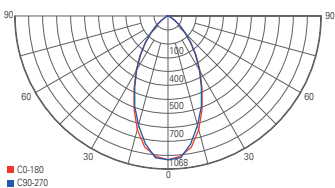

light distribution curve 707067