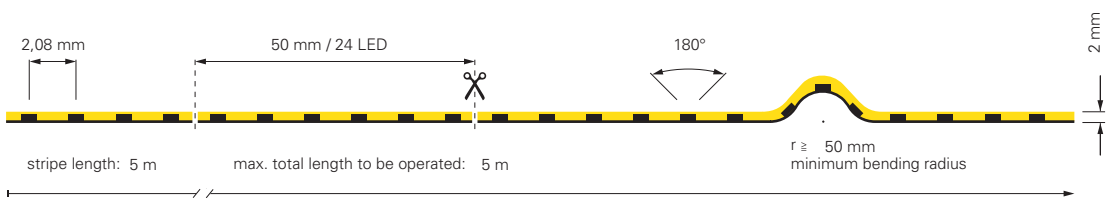

COB-480-24V-3000K / 4000K-5M