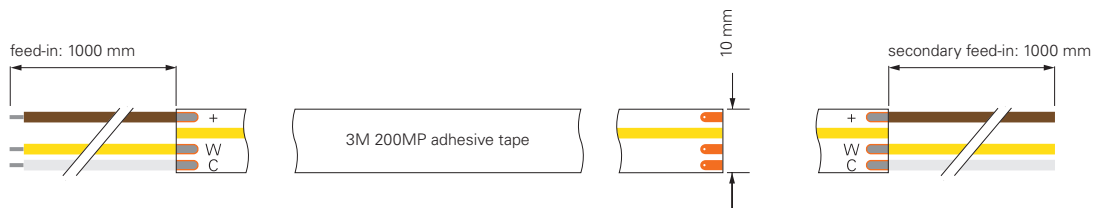

### COB-576-24V-2700-6500K-5M

item	colour temperature	efficiency	light current	dimensions L	power	light source	price
<b>840374</b>	WW CW 2700-6500K	91 lm/W	960 lm/m	5000 mm	10,5 W/m	576 LED/m	<b>299,95 €</b>