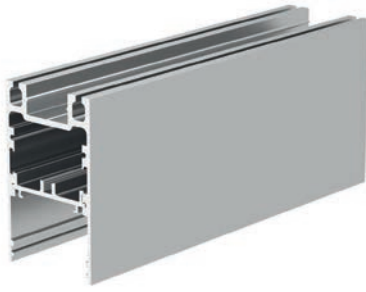

PLANO ES

- universal luminaire profile
- uplight for LED stripes up to 15 mm wide
- downlight for LED stripes up to 22 mm wide
- incl. LED support

item	colour	dimensions L	price
970572	aluminium anodised	2000 mm	129,95 €
970573	aluminium anodised	2500 mm	159,95 €
970574	black	2000 mm	129,95 €
970575	black	2500 mm	159,95 €

other colours on request

accessories

840192	LED stripe | 5m | 24V | 2700K | 66 lm/W | 1215 lm/m | 18,5 W/m | 240 LED/m	164,95 €
840193	LED stripe | 5m | 24V | 3000K | 84 lm/W | 1605 lm/m | 19,0 W/m | 240 LED/m	164,95 €
840194	LED stripe | 5m | 24V | 4000K | 89 lm/W | 1770 lm/m | 20,0 W/m | 240 LED/m	164,95 €
862124	power supply long-flat | 24V | 45 W	49,95 €
862094	power supply long-flat | 24V | 60 W	59,95 €
862126	power supply long-flat | 24V | 100 W	96,95 €
862173	power supply long-flat | 24V | 150 W	129,95 €
988095	PLANO ES wire suspension | set	49,95 €

further LED strips in additional light colours [CCT/RGB/RGBW] and wattages as well as dimmable power supply units and controls on request