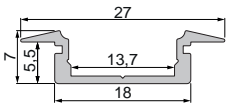

ET-01-12

flat built-in-T-profile | 12 mm
for LED stripes up to 13,3 mm width

item	colour	dimensions L	price
975041	aluminium anodized	2m	31,95 €
975043	black	2m	31,95 €
975045	white	2m	31,95 €