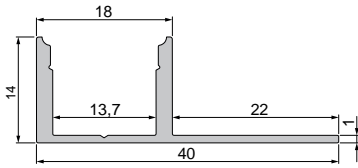

EL-03-12

tile profile | 12 mm
for LED stripes up to 13,3 mm width

item	colour	dimensions L	price
975360	■ aluminium anodized	1,25m	28,95 €
975361	■ aluminium anodized	2,5m	59,95 €
975365	□ white	2,5m	59,95 €

designed for tile thickness up to max. 12 mm