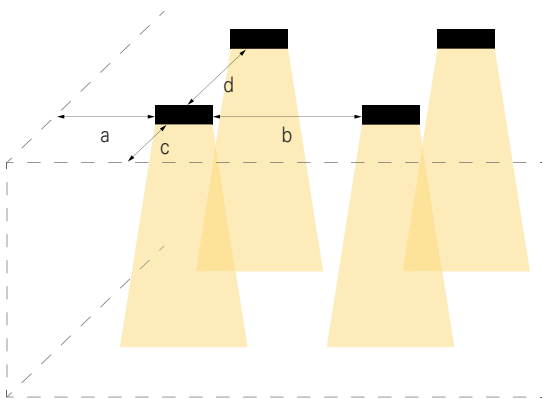

1. a: distance from luminaire [narrow page] to wall
   b: distance from luminaire [narrow page] to luminaire [narrow page]
   c: distance from luminaire [long page] to wall
   d: distance from luminaire [long page] to luminaire [long page]