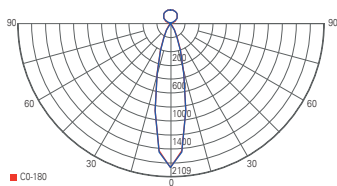

D PROFESSION UP AND DOWN

- powerful light output
- UGR <19
- ideal for home office or dining / living area
- aluminium
- dimensions L x W x H: 1177 x 53 x 53 mm
- socket L x W x H: 560 x 65 x 38 mm
- max. suspension: 3000 mm
- incl. uplight for indirect light

item	colour	colour temperature	light current	control	price
620111	white	4000 K	7180 lm	phase control or phase cut-off	399,95 €
620104	silver coloured	4000 K	7180 lm	phase control or phase cut-off	399,95 €
620112	black	4000 K	7180 lm	phase control or phase cut-off	399,95 €
620114	white	4000 K	7180 lm	1-10V	399,95 €
620113	silver coloured	4000 K	7180 lm	1-10V	399,95 €
620115	black	4000 K	7180 lm	1-10V	399,95 €
620117	white	4000 K	7180 lm	DALI Bus according to IEC62386 DALI 1	429,95 €
620116	silver coloured	4000 K	7180 lm	DALI Bus according to IEC62386 DALI 1	429,95 €
620118	black	4000 K	7180 lm	DALI Bus according to IEC62386 DALI 1	429,95 €