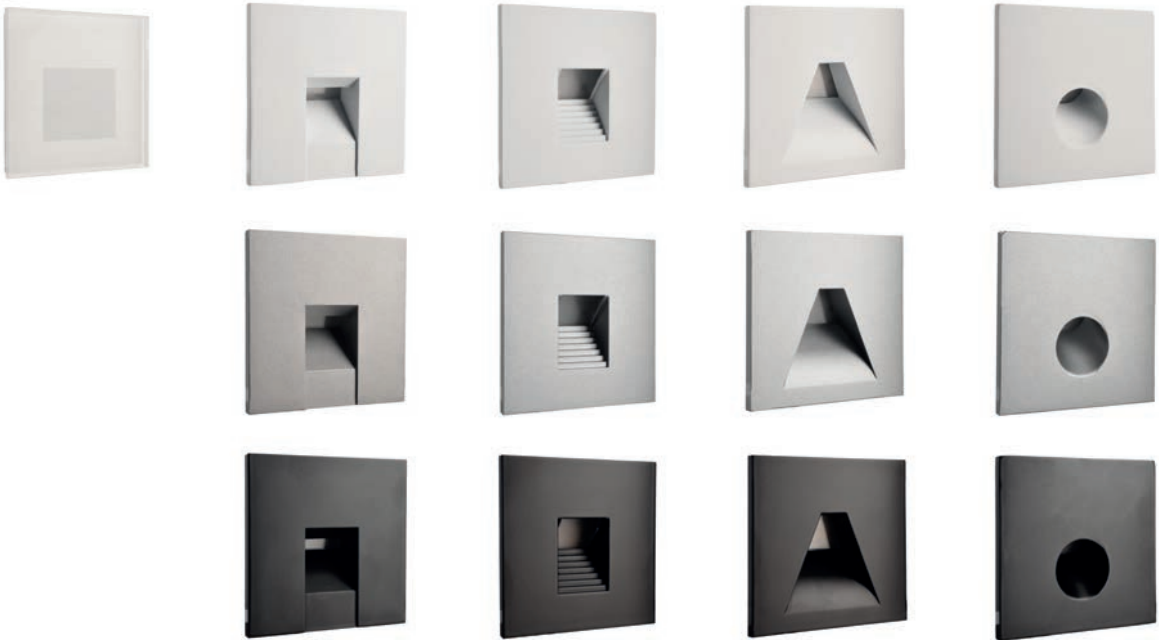

ALWAID 2

ALWAID is your problem solver when space is tight. Thanks to its small design, the recessed wall luminaire fits into all 68 mm deep switch boxes and does not require a power supply unit.

With its numerous covers, it blends safely into its surroundings and presents a beautiful indirect light that can be dimmed.

ALWAID 2

- aluminium diecast
- dimensions H x Ø: 40 x 71 mm
- dimmable via phase control or phase cut-off
- suitable for 68 mm switch boxes in deep version

item	colour	colour temperature	light current	price
563009	☐ white	2700 K	230 lm	79,95 €

cover

930480	☐ angular | milky | white | L x W x H: 78 x 78 x 22 mm	19,95 €
930482	☐ angular square | white | L x W x H: 75 x 75 x 22 mm	14,95 €
930485	☐ angular step | white | L x W x H: 75 x 75 x 22 mm	14,95 €
930488	☐ angular trapeze | white | L x W x H: 75 x 75 x 22 mm	14,95 €
930491	☐ angular round | white | L x W x H: 75 x 75 x 22 mm	14,95 €
930483	☐ angular square | aluminium | L x W x H: 75 x 75 x 22 mm	14,95 €
930486	☐ angular step | aluminium | L x W x H: 75 x 75 x 22 mm	14,95 €
930489	☐ angular trapeze | aluminium | L x W x H: 75 x 75 x 22 mm	14,95 €
930492	☐ angular round | aluminium | L x W x H: 75 x 75 x 22 mm	14,95 €
930484	☒ angular square | black | L x W x H: 75 x 75 x 22 mm	14,95 €
930487	☒ angular step | black | L x W x H: 75 x 75 x 22 mm	14,95 €
930490	☒ angular trapeze | black | L x W x H: 75 x 75 x 22 mm	14,95 €
930493	☒ angular round | black | L x W x H: 75 x 75 x 22 mm	14,95 €