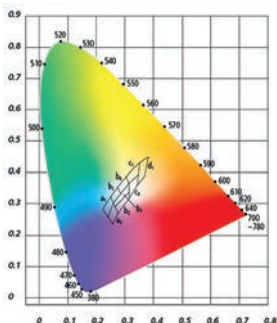

WHAT IS THE »AVERAGE RATED LIFE« OF AN LED?

The average rated service life of LEDs covers the period from the first time they are switched on until the time when only 50 percent of the LEDs tested are still functioning properly.

A specified service life of 30,000 hours for an LED stripe therefore means that after this period, on average, half of all stripes will have failed.

WHAT DOES »BINNING« MEAN?

Binning guarantees a constant quality of light with the same brightness level and uniform light colour. For this purpose the LEDs of a production batch are sorted and divided into so-called »bins«.

NORM TABLE