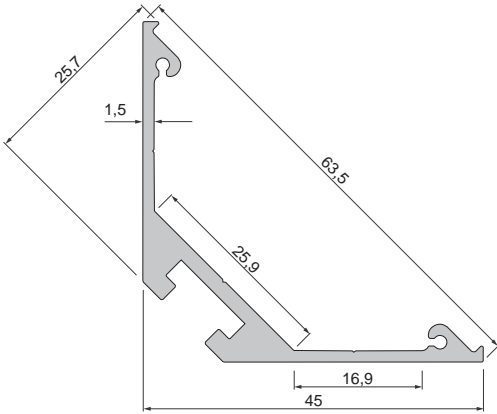

item	colour	dimensions L	price
970570	aluminium anodized	2m	69,95 €
970571	aluminium anodized	3m	99,95 €