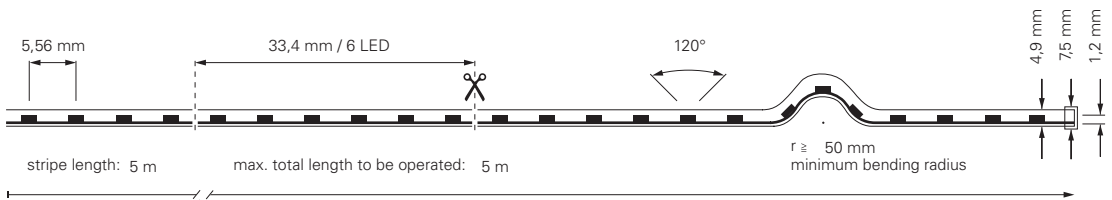

3528-180-24V-2700K / 3000K-5M-SILIKON

item	colour temperature	efficiency	light current	dimensions L	power	light source	price
840186	WW 2700K	78 lm/W	900 lm/m	5000 mm	11,5 W/m	180 LED/m	184,95 €
840187	WW 3000K	85 lm/W	930 lm/m	5000 mm	11,0 W/m	180 LED/m	184,95 €