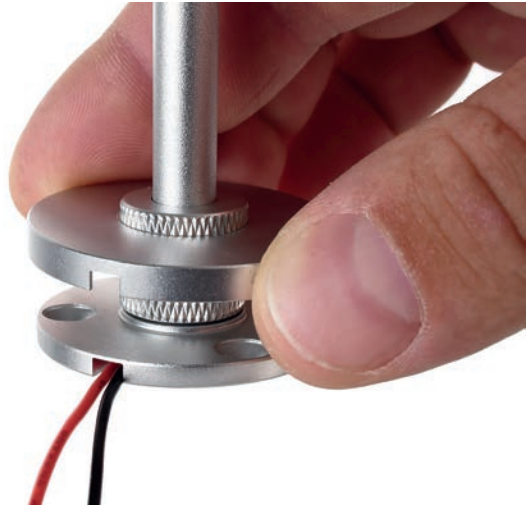

## HERCULIS

Small helpers, big effect. With HERCULIS display luminaires in high-quality aluminium housings, you can reach all corners of a showcase. The luminaire head with its 40° beam angle can be freely rotated and swivelled in any direction. In addition, the intelligent cable routing and the ready-to-plugin system allow easy surface and recessed mounting in showcases, counters, sales areas or in the living room.