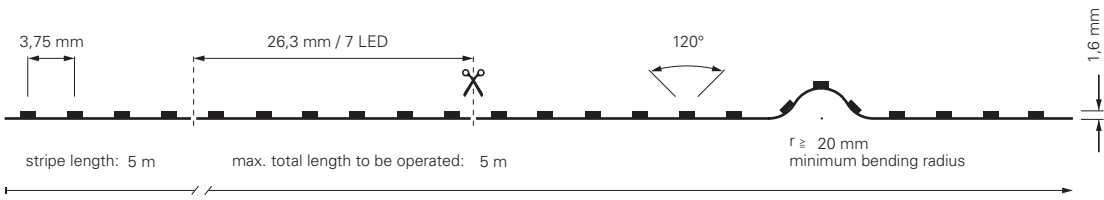

2216-266-24V-2700K / 3000K / 4000K-5M

item	colour	temperature	efficiency	light current	dimensions L	power	light source	price
840175	ww	2700K	90 lm/W	995 lm/m	5000 mm	11,0 W/m	266 LED/m	169,95 €
840210	ww	3000K	99 lm/W	1090 lm/m	5000 mm	11,0 W/m	266 LED/m	169,95 €
840267	nw	4000K	96 lm/W	1100 lm/m	5000 mm	11,5 W/m	266 LED/m	169,95 €

CV 24 Volt SMD 2216 Ra 90 1 CH IP20 -15°C +50°C A ↑ G F