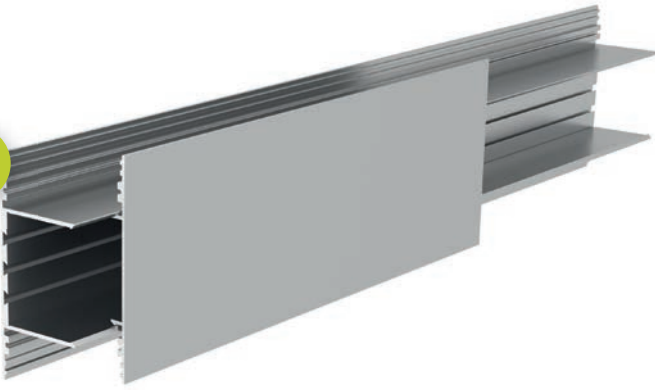

PLANO BSH

- universal luminaire profile
- uplight for LED stripes up to 31 mm wide
- downlight for LED stripes up to 31 mm wide
- incl. LED support

item	colour	dimensions L	price
970584	aluminium anodised	2000 mm	139,95 €
970585	aluminium anodised	2500 mm	169,95 €
970586	black	2000 mm	199,95 €
970587	black	2500 mm	249,95 €

other colours on request

accessories

840192	LED stripe | 5m | 24V | 2700K | 66 lm/W | 1215 lm/m | 18,5 W/m | 240 LED/m	164,95 €
840193	LED stripe | 5m | 24V | 3000K | 84 lm/W | 1605 lm/m | 19,0 W/m | 240 LED/m	164,95 €
840194	LED stripe | 5m | 24V | 4000K | 89 lm/W | 1770 lm/m | 20,0 W/m | 240 LED/m	164,95 €
862124	power supply long-flat | 24V | 45 W	49,95 €
862094	power supply long-flat | 24V | 60 W	59,95 €
862126	power supply long-flat | 24V | 100 W	96,95 €
862173	power supply long-flat | 24V | 150 W	129,95 €

further LED strips in additional light colours [CCT/RGB/RGBW] and wattages as well as dimmable power supply units and controls on request