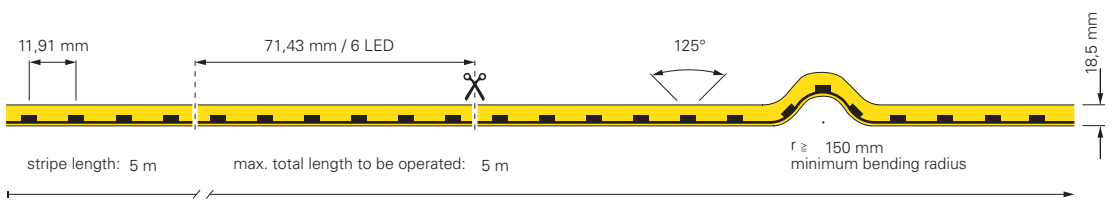

## D FLEX LINE SIDE VIEW IP68 RGBW

item	colour temperature	efficiency	light current	dimensions L	power	light source	price
<b>840290</b>	470-630 nm	20 lm/W	210 lm/m	5000 mm	10,5 W/m	84 LED/m	<b>799,95 €</b>