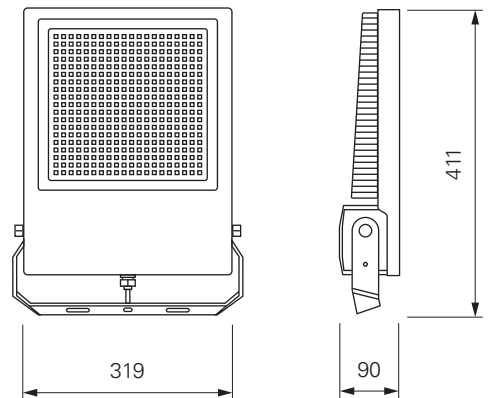

ATIK

The surface-mounted luminaires of the ATIK series are real power packs and deliver up to 40,000 lumens. Thanks to their especially flat construction, the ATIK spotlights can be installed in almost any location. The floodlights become even more flexible with the separately available anti-dazzle device and the optional protective front grid.

ATIK

- aluminium diecast, glass
- dimensions L x W x H: 319 x 90 x 411 mm
- incl. 2 m connection cable with IP44 Schuko plug

item	colour	colour temperature	light current	power	light source	EEL	price
732096	■ black	NW 4000 K	21350 lm	150 W	418 LED	D	399,95 €
732097	■ black	NW 4000 K	28450 lm	200 W	320 LED	D	519,95 €
732098	■ black	NW 4000 K	31800 lm	240 W	320 LED	D	579,95 €
732102	■ black	NW 4000 K	39900 lm	300 W	416 LED	E	679,95 €

accessories

1. **930410** anti-dazzle device | black | 122 mm **29,95 €**
   930411 protective grid metal | black | 57 mm **17,95 €**

suitable mounting accessories for outdoor use from page 827
suitable energy distributors/plug-in socket towers on page 453-459