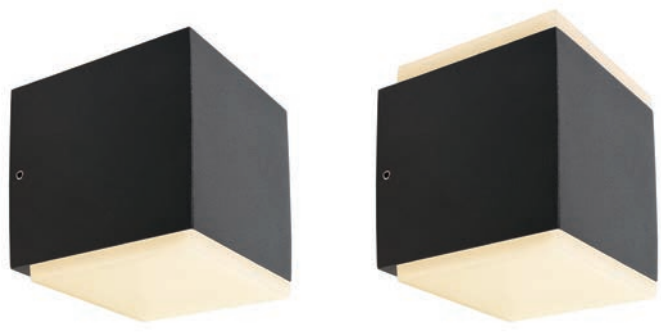

ANCHA I + II

- aluminium diecast
- socket L x W x H: 74 x 12 x 83 mm

item	colour	colour temperature	light current	power	radiation characteristics	dimensions L x W x H	price
731087	■ dark grey	www 3000 K	260 lm	5,50 W	downwards	80 x 92 x 97 mm	94,95 €
731088	■ dark grey	www 3000 K	530 lm	10,00 W	up- / downwards	80 x 92 x 105 mm	124,95 €