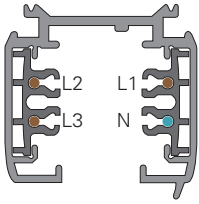

PLANNING GUIDE D LINE MOUNTING POWER RAIL SYSTEM 3-PHASE 230V