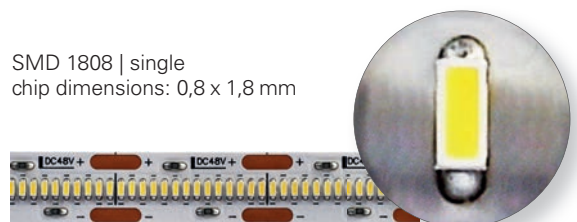

SMD 1808 | single
chip dimensions: 0,8 x 1,8 mm