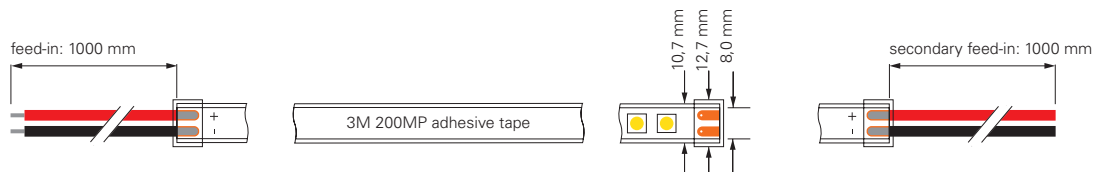

3528-120-12V-2700K-5M-SILIKON

item	colour temperature	efficiency	light current	dimensions L	power	light source	price
840172	ww 2700K	79 lm/W	550 lm/m	5000 mm	7 W/m	120 LED/m	139,95 €