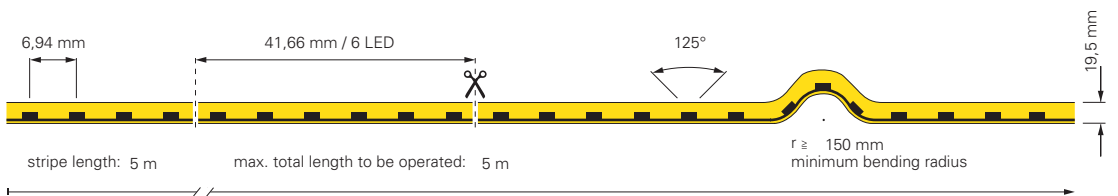

D FLEX LINE MINI SIDE VIEW IP68 3000K