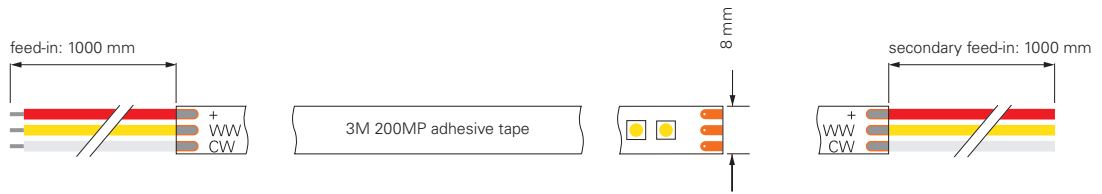

3528-120-12V-3000K+6500K-5M

item	colour temperature	efficiency	light current	dimensions L	power	light source	price
840097	ww cw 3000-6500K	76 lm/W	760 lm/m	5000 mm	10 W/m	120 LED/m	124,95 €