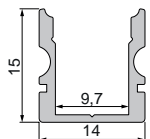

AU-02-08

high U-profile | 8 mm
for LED stripes up to 9,3 mm width

item	colour	dimensions L	price
970101	aluminium anodized	2m	28,95 €
970108	aluminium anodized	3m	42,95 €
970103	black	2m	28,95 €
970105	white	2m	28,95 €