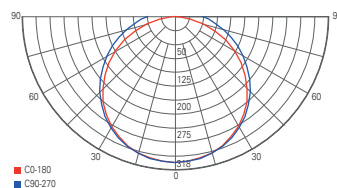

light distribution curve 730425