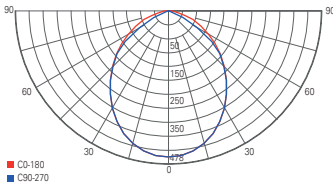

light distribution curve

ACRUX 120

- plastic
- dimensions H x Ø: 65,8 x 145,0 mm
- white basic housing can also be used without coloured cover ring
- incl. optional monterbarer cover [silver coloured or black]
- dimmable via phase control or phase cut-off
- light colour adjustable via dip switch