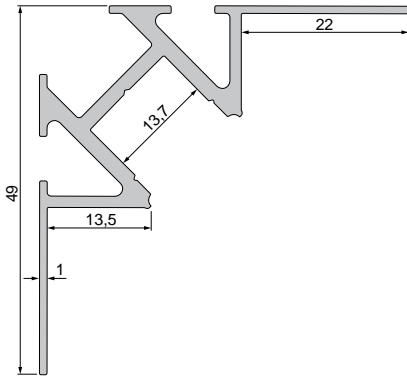

EV-01-12

tile-inside-corner-profile | 12 mm
for LED stripes up to 13,3 mm width

item	colour	dimensions L	price
975371	■ aluminium anodized	2,5m	99,95 €
975375	□ white	2,5m	99,95 €

designed for tile thickness up to max. 12 mm