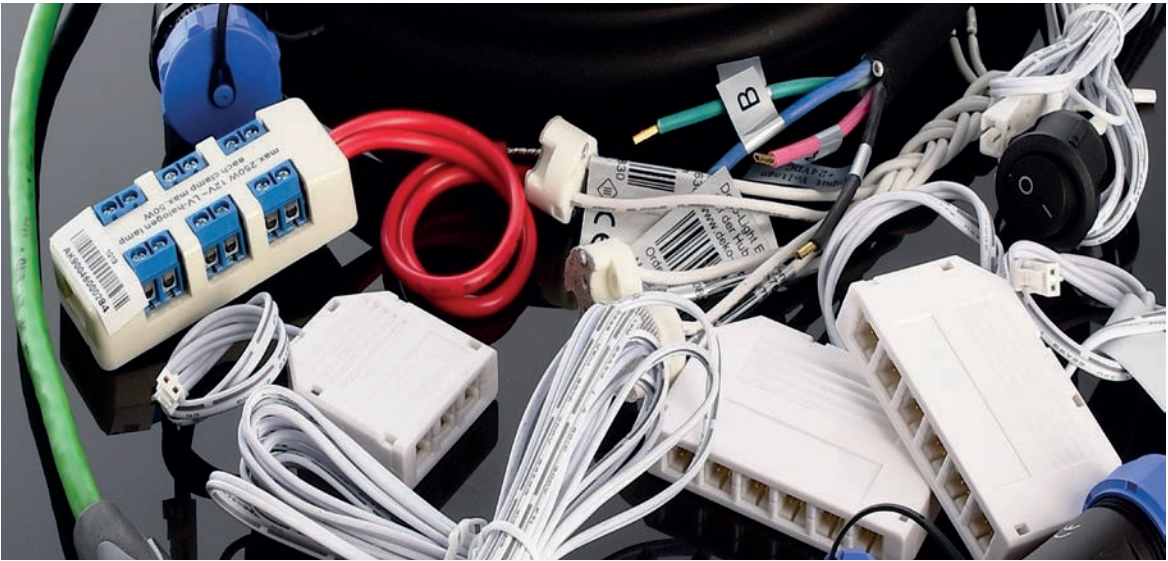

GU5,3 SOCKET

- ceramics
- thermo resistant connection cable

item	colour	connection cable	price
100200	☐ white	15 cm	0,95 €
100250	☐ white	50 cm	1,65 €

LOW VOLT SCREW DISTRIBUTOR SIX-WAY

- for fast cabling of up to 6 voltage-stable [CV] components on one power supply
- dimensions L x W: 63,5 x 26,0 mm
- 25 cm connection cable

item	colour	price
930006	☐ white	8,95 €