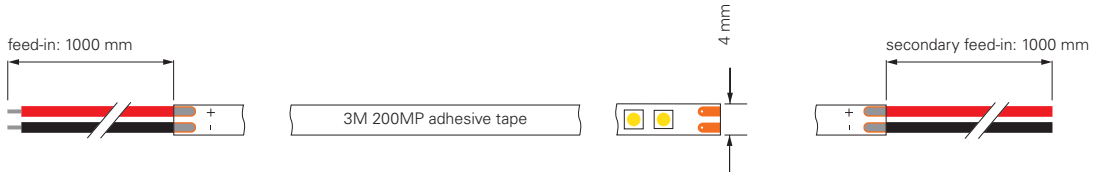

2216-266-24V-2700K / 3000K / 4000K-5M

item	colour	temperature	efficiency	light current	dimensions L	power	light source	price
840175	ww	2700K	90 lm/W	995 lm/m	5000 mm	11,0 W/m	266 LED/m	169,95 €
840210	ww	3000K	99 lm/W	1090 lm/m	5000 mm	11,0 W/m	266 LED/m	169,95 €
840267	nw	4000K	96 lm/W	1100 lm/m	5000 mm	11,5 W/m	266 LED/m	169,95 €

CV 24 Volt SMD 2216 Ra 90 1 CH IP20 -15°C +50°C A ↑ G F