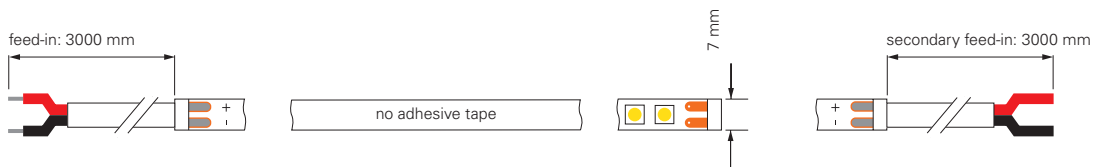

D FLEX LINE MINI SIDE VIEW IP68 3000K