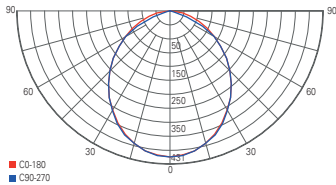

light distribution curve

ACRUX 195

- plastic
- dimensions H x Ø: 84,0 x 244,0 mm
- white basic housing can also be used without coloured cover ring
- incl. optional monterbarer cover [silver coloured or black]
- dimmable via phase control or phase cut-off
- light colour adjustable via dip switch