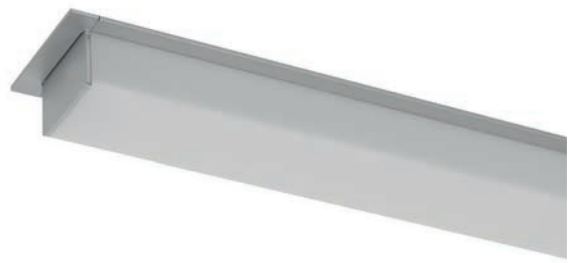

PLANO ES RECESSED LUMINAIRE SYSTEM

- aluminium die casting
- direct light

assembly				cover			length	radiation dir.		colour	colour temperature			control			
ceiling structure	pendulum	wall structure	ceiling mounting	opal	opal U	microprismatic	individual	down	up+down	individual	2700 K	3000 K	4000 K	switchable	DALI	phase angle/section	Casambi
			X	X	X	X	X	X		X	X	X	X	X	X	X	X

CONFIGURATION EXAMPLE

- ES recessed ceiling luminaire | 2400 mm | black
- 97 W
- 3000 K | 7201 lm
- EVG | DALI
- incl. U-cover flat opal
- incl. end caps and mounting bracket

price on demand

Of course, you can configure our PLANO system entirely according to your wishes and circumstances.