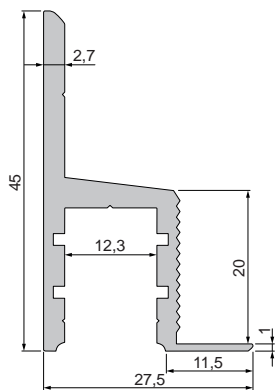

EL-03-10

dry construction profile for ceiling covers | 10 mm
for LED stripes up to 12 mm width

item	colour	dimensions L	price
975483	aluminium anodized	2m	59,95 €
975486	aluminium anodized	3m	94,95 €
975485	white	2,5m	79,95 €