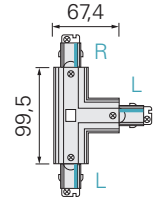

D LINE T-JOINT LEFT-LEFT-RIGHT WITH EXCHANGE MECHANISM

- plastic
- suitable for mounting and built-in system

item	colour	dimensions L x W x H	price
710027	white	166 x 101 x 35,5 mm	49,95 €
710028	grey	166 x 101 x 35,5 mm	49,95 €
710029	black	166 x 101 x 35,5 mm	49,95 €

220-240 Volt	16 A	IP20

D LINE T-JOINT RIGHT-RIGHT-LEFT WITH EXCHANGE MECHANISM

- plastic
- suitable for mounting and built-in system

item	colour	dimensions L x W x H	price
710030	white	166 x 101 x 35,5 mm	49,95 €
710031	grey	166 x 101 x 35,5 mm	49,95 €
710032	black	166 x 101 x 35,5 mm	49,95 €

220-240 Volt	16 A	IP20

accessories for built in system

710093	cover plate built in track T-joint	3,95 €

Almost identically to the corner connector, the direction [left/right] of the T-joint can also be changed by removing the cover. Due to the design, however, there are two T-joints in each colour variant, as it may be that either left/left/right or right/right/left is required depending on the alignment.

But also with this article, the variants could be reduced by half. This also means here: significantly simplified planning and assembly.