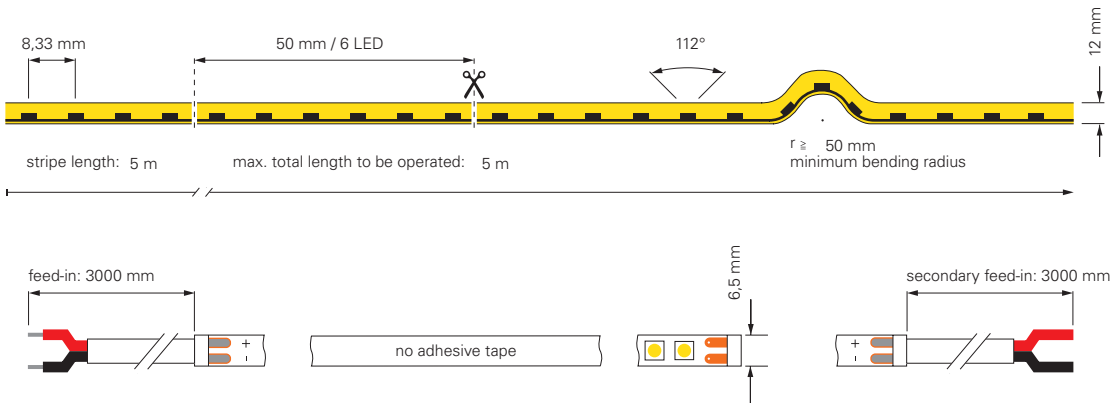

D FLEX LINE MINI SIDE VIEW IP44 3000K