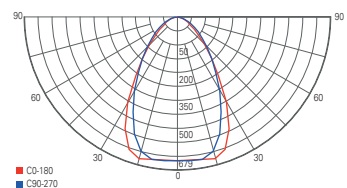

light distribution curve 620119 - 72 W