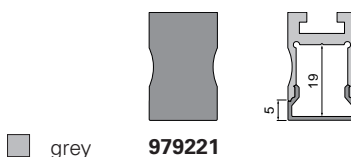

covers | PMMA [polymethylmethacrylat]
for 12 mm profiles

clear   mat   milky

1m	983020	983022	983024	7,95 €
2m	983021	983023	983025	17,95 €
3m	983028	983027	983026	25,95 €

1m	983520	983522	983524	7,95 €
2m	983521	983523	983525	17,95 €
3m	983527		983526	25,95 €

1m		984022	984024	7,95 €
2m		984023	984025	17,95 €
3m			984026	25,95 €

1m		984522	984524	7,95 €
2m		984523	984525	17,95 €
3m			984526	25,95 €

end caps set | 2 pieces **4,95 €**
for 12 mm profiles