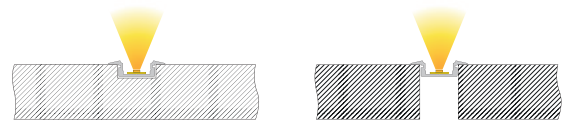

ET-01-08

flat built-in-T-profile | 8 mm
for LED stripes up to 9,3 mm width

item	colour	dimensions L	price
975001	aluminium anodized	2m	26,95 €
975008	aluminium anodized	3m	38,95 €
975003	black	2m	26,95 €
975005	white	2m	26,95 €