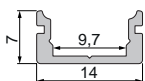

AU-01-08

flat U-profile | 8 mm
for LED stripes up to 9,3 mm width

item	colour	dimensions L	price
970000	aluminium anodized	1m	11,95 €
970001	aluminium anodized	2m	23,95 €
970008	aluminium anodized	3m	35,95 €
970003	black	2m	23,95 €
970005	white	2m	23,95 €
970007	aluminium brushed	2m	23,95 €