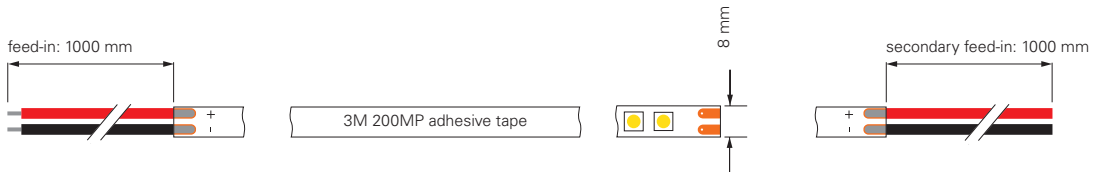

3528-180-24V-2700K-5M / 3000K-5M / 3000K-50M / 4000K-5M / 4000K-50M

item	colour	temperature	efficiency	light current	dimensions L	power	light source	EEL	price
840178	ww	2700K	79 lm/W	1110 lm/m	5000 mm	14,0 W/m	180 LED/m	G	124,95 €
840179	ww	3000K	81 lm/W	1100 lm/m	5000 mm	13,5 W/m	180 LED/m	G	124,95 €
930512	ww	3000K	81 lm/W	1100 lm/m	50000 mm	13,5 W/m	180 LED/m	G	1.169,95 €
840180	nw	4000K	90 lm/W	1220 lm/m	5000 mm	13,5 W/m	180 LED/m	F	124,95 €
930513	nw	4000K	91 lm/W	1225 lm/m	50000 mm	13,5 W/m	180 LED/m	F	1.169,95 €

CV 24 Volt SMD 3528 Ra 90 1 CH IP20 -15°C +50°C A ↑ G F