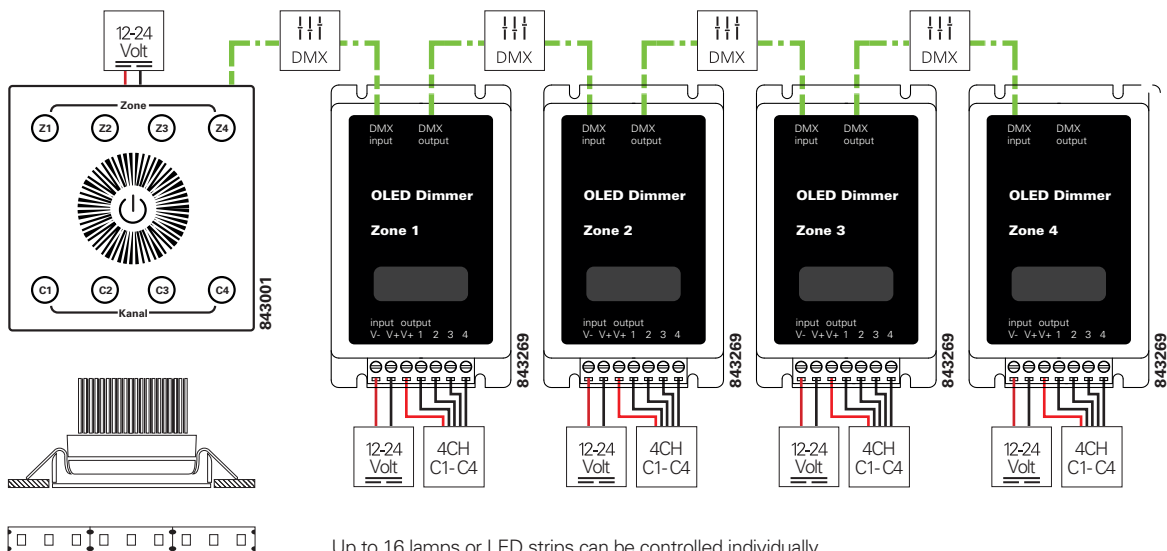

Up to 16 lamps or LED strips can be controlled individually.

DEKO-LIGHT LED DMX TOUCH 16C

The LED DMX TOUCH 16C is provided with 4 zones with 4 channels each. In total, 16 single channels are available. At the selection of one of the zones (Z1-Z4), the touchwheel controls all 4 channels of this zone. At the selection of one channel (C1-C4) in one zone, the touchwheel controls this selected channel. If neither a zone nor a channel is selected, the touchwheel controls all zones, including their channels. Please note that the controller was specifically designed for warm and/or cold white end devices. By its functions, it is only conditionally implemented for RGB or RGBW end devices.