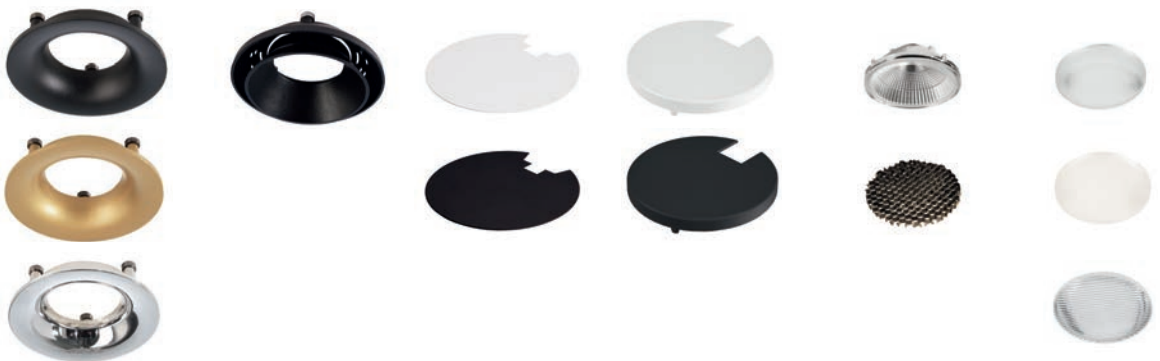

UNI II TRIPLE

- aluminium diecast
- luminaire L x B x H: 324 x 100 x 103 mm
- socket L x B x H: 315 x 25 x 14,5 mm
- dimmable via phase control or phase cut-off

item	colour	colour temperature	light current	price
348107	□ white	www 3000 K	2150 lm	369,95 €
348210	■ black	www 3000 K	2150 lm	369,95 €