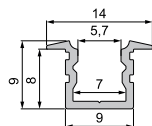

ET-01-05

flat built-in-T-profile | 5 mm
for LED stripes up to 5,7 mm width

item	colour	dimensions L	price
975081	aluminium anodized	2m	17,95 €
975083	black	2m	17,95 €
975085	white	2m	17,95 €

ET-02-05

high built-in-T-profile | 5 mm
for LED stripes up to 5,7 mm width

item	colour	dimensions L	price
975181	aluminium anodized	2m	19,95 €
975183	black	2m	19,95 €
975185	white	2m	19,95 €