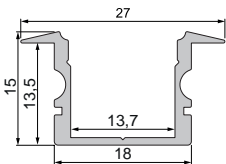

ET-02-12

high built-in-T-profile | 12 mm
for LED stripes up to 13,3 mm width

item	colour	dimensions L	price
975141	aluminium anodized	2m	35,95 €
975148	aluminium anodized	3m	54,95 €
975143	black	2m	35,95 €
975145	white	2m	35,95 €