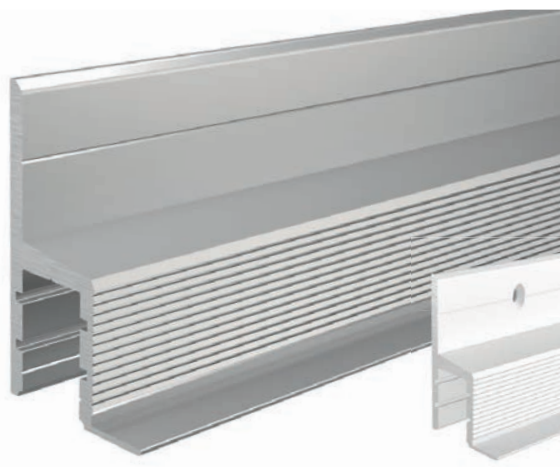

EL-03-10

dry construction profile for ceiling covers | 10 mm
for LED stripes up to 12 mm width

item	colour	dimensions L	price
975483	aluminium anodized	2m	59,95 €
975486	aluminium anodized	3m	94,95 €
975485	white	2,5m	79,95 €