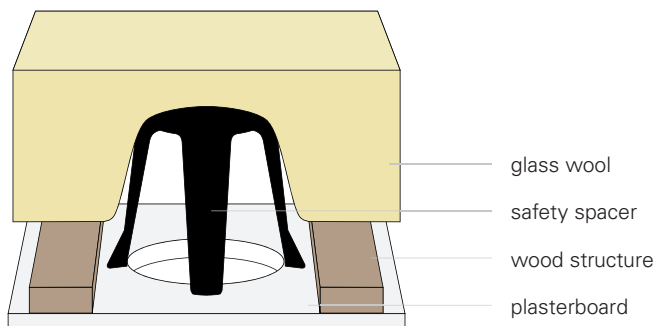

SAFETY SPACER

For the safe installation of downlights in ceilings with insulating material. Creates the required distance to the luminaire to ensure better air circulation. Please observe the installation instructions for the respective luminaire.

- for ceiling mounting rings from Ø 62 to 90 mm
- height 80 mm

item	colour	price
829063	■ black	5,95 €