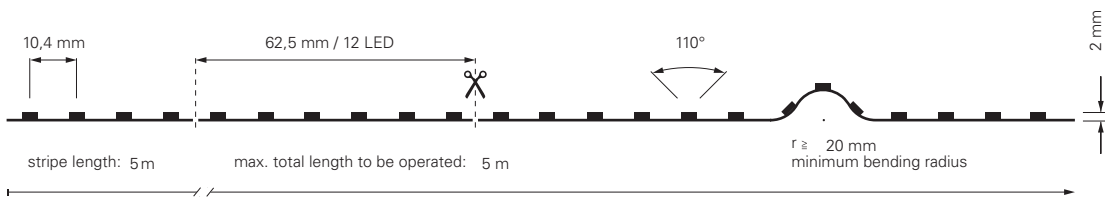

3535-192-24V-RGB+3000K-5M / RGB+4000K-5M