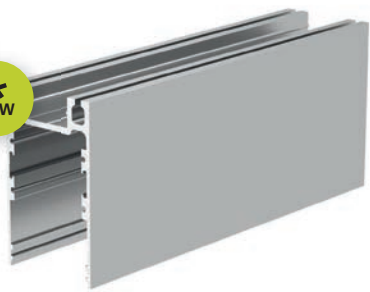

PLANO ES

- universal luminaire profile
- uplight for LED stripes up to 15 mm wide
- downlight for LED stripes up to 22 mm wide
- incl. LED support

item	colour	dimensions L	price
970572	aluminium anodised	2000 mm	129,95 €
970573	aluminium anodised	2500 mm	159,95 €
970574	black	2000 mm	129,95 €
970575	black	2500 mm	159,95 €

other colours on request

accessories

840192	LED stripe | 5m | 24V | 2700K | 66 lm/W | 1215 lm/m | 18,5 W/m | 240 LED/m	164,95 €
840193	LED stripe | 5m | 24V | 3000K | 84 lm/W | 1605 lm/m | 19,0 W/m | 240 LED/m	164,95 €
840194	LED stripe | 5m | 24V | 4000K | 89 lm/W | 1770 lm/m | 20,0 W/m | 240 LED/m	164,95 €
862124	power supply long-flat | 24V | 45 W	49,95 €
862094	power supply long-flat | 24V | 60 W	59,95 €
862126	power supply long-flat | 24V | 100 W	96,95 €
862173	power supply long-flat | 24V | 150 W	129,95 €
988095	PLANO ES wire suspension | set	49,95 €

further LED strips in additional light colours [CCT/RGB/RGBW] and wattages as well as dimmable power supply units and controls on request