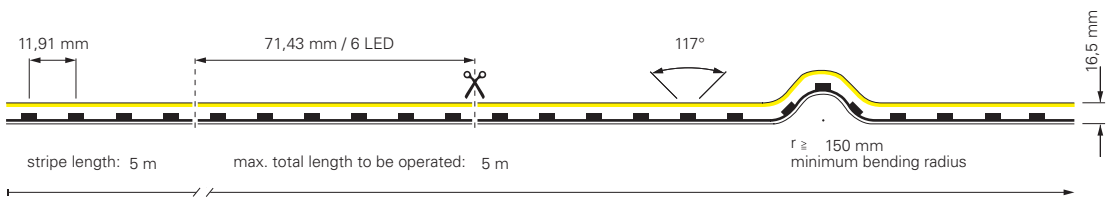

D FLEX LINE TOP VIEW IP68 RGBW

item	colour temperature	efficiency	light current	dimensions L	power	light source	price
840289	470-620 nm	30 lm/W	320 lm/m	5000 mm	10,5 W/m	84 LED/m	779,95 €