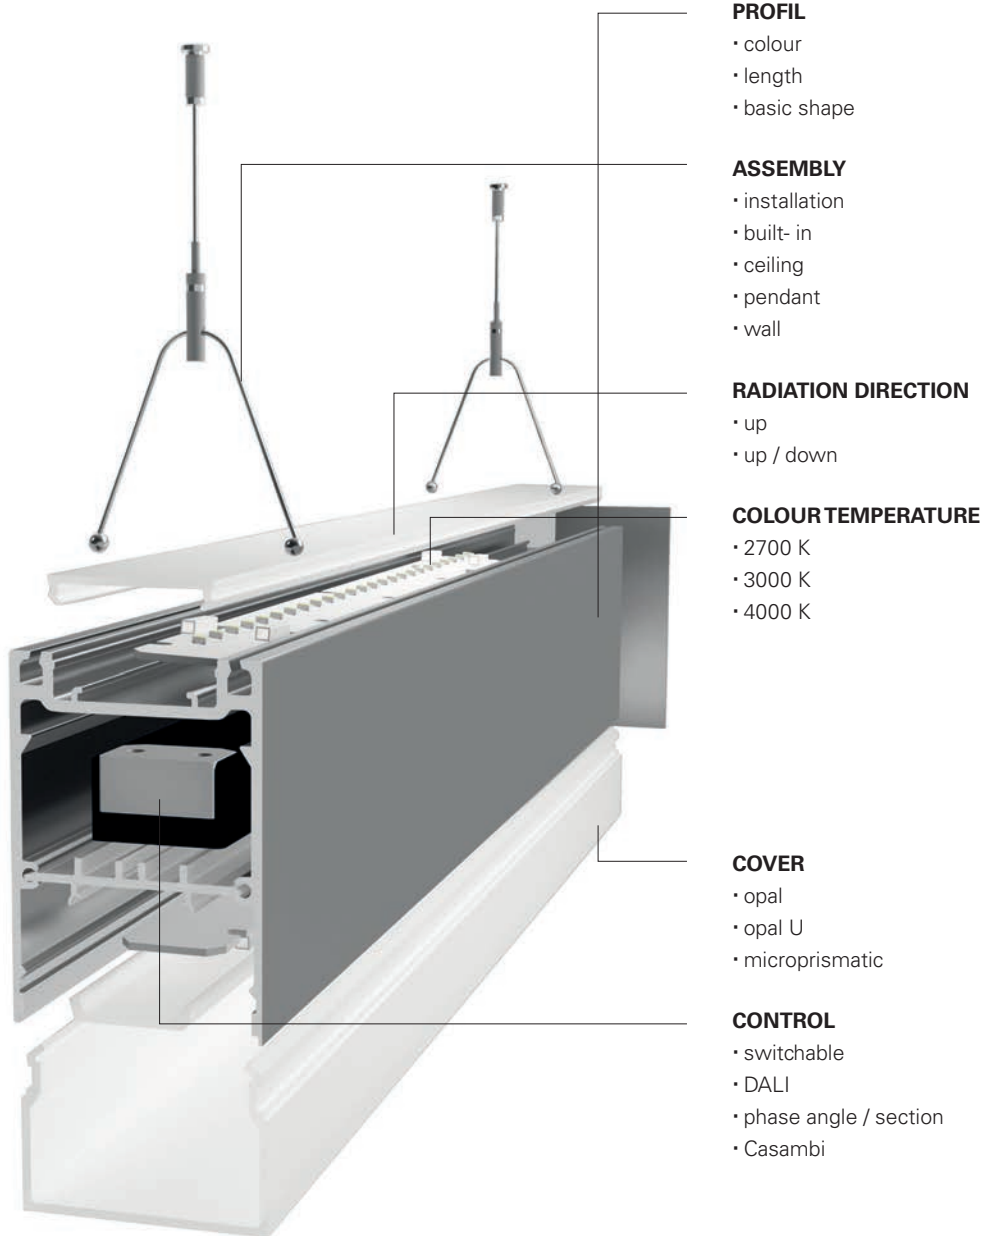

INDIVIDUAL SOLUTION

A PLANO profile luminaire always has the same design - and yet it is individual. Inside sits a profile with LED illumination in 2,700, 3,000 or 4,000 K. The surrounding luminaire body is made of extruded aluminum and has an anodized or powder-coated surface. You can individually determine the length, equipment as well as the basic shape of the body, because the PLANO series is an individual lighting solution.