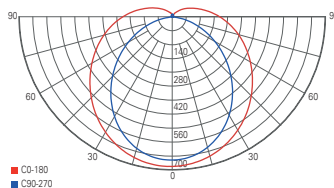

TRI PROOF SLIM

- robust plastic housing
- light direction continuously selectable by turning
- easy installation in existing fixings [e.g. pipe clamps]
- simple connection due to screwless terminals
- simple through-wiring [2x 1.5mm² without protective earth]
- incl. 4x screws, 4x dowels, 2x bracket clip, 2x quick connection clip, 1x cable connection cap

item	colour	colour temperature	light current	dimensions L x Ø	power	price
348138	☐ white	☒ cw 5000 K	2265 lm	700 x 39 mm	21 W	89,95 €
348139	☐ white	☒ cw 5000 K	4575 lm	1300 x 39 mm	40 W	149,95 €