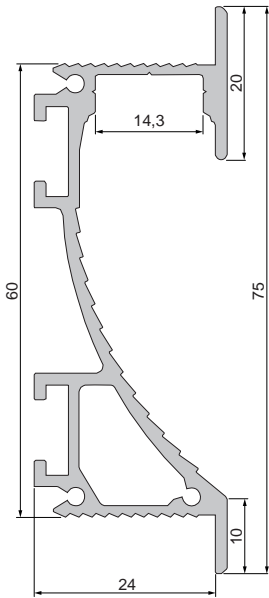

EL-02-12

dry construction profile for wall covering | 12 mm
for LED stripes up to 14 mm width

item	colour	dimensions L	price
975491	■ aluminium anodized	2m	82,95 €
975496	■ aluminium anodized	3m	124,95 €
975495	□ white	2m	82,95 €