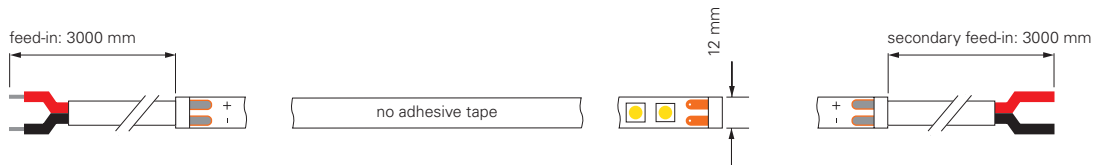

D FLEX LINE MINI SIDE VIEW IP68 3000K