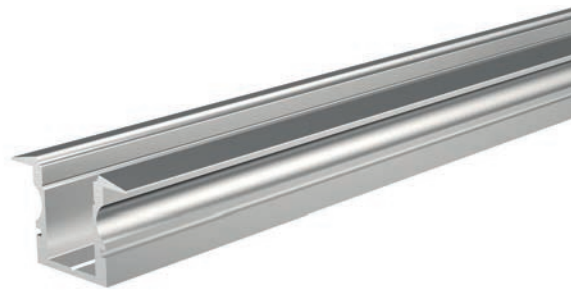

ET-02-08

high built-in-T-profile | 8 mm
for LED stripes up to 9,3 mm width

item	colour	dimensions L	price
975101	aluminium anodized	2m	31,95 €
975108	aluminium anodized	3m	44,95 €
975103	black	2m	31,95 €
975105	white	2m	31,95 €