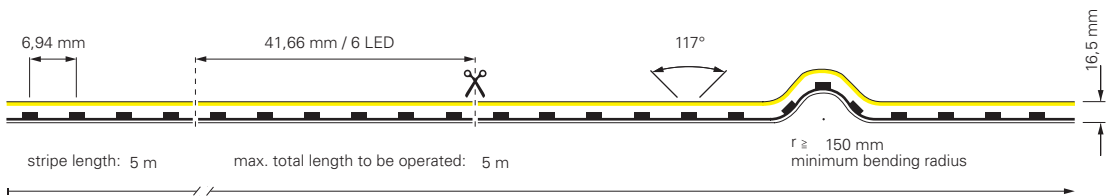

D FLEX LINE MINITOP VIEW IP68 3000K