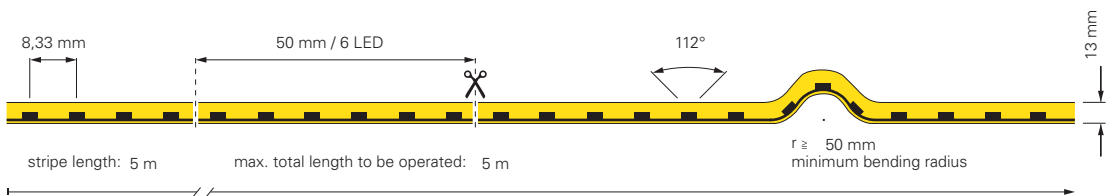

D FLEX LINE MINI SIDE VIEW IP68 3000K