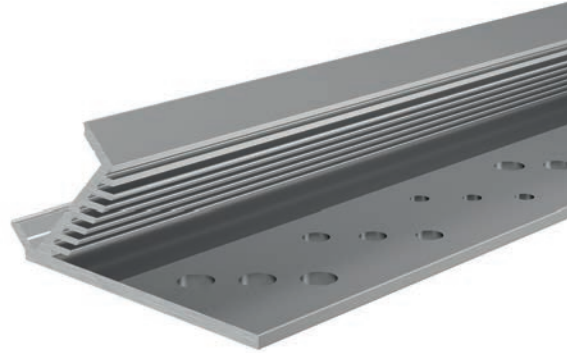

AV-01-20

angle-profile 45° for coving | with cooling fins on one side | 22 mm
for LED stripes up to 22 mm width

item	colour	dimensions L	price
970460	aluminium anodized	2m	35,95 €

pre-punched drill / screw holes [Ø 3; 4 und 5 mm]
for easier mounting