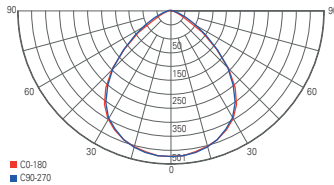

light distribution curve 688021