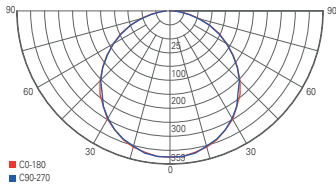

light distribution curve

ZAURAK 300

- light colour and output adjustable via dip switch
- white basic housing can also be used without coloured cover ring
- incl. optional cover [silver coloured and black]
- adjustable cut-out dimension: 150-270 mm
- plastic
- dimensions H x Ø: 25 x 300 mm