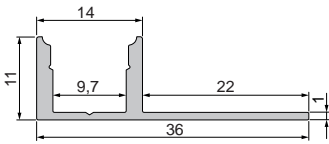

EL-01-08

tile profile | 8 mm
for LED stripes up to 9,3 mm width

item	colour	dimensions L	price
975331	aluminium anodized	2,5m	53,95 €
975334	aluminium anodized	3m	64,95 €

designed for tile thickness up to max. 9 mm