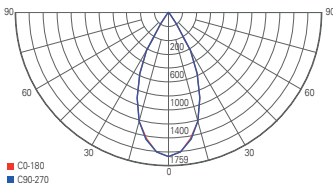

NIHAL MINI

- aluminium diecast
- dimensions L x W x H x Ø: 94 x 102 x 139 x 60 mm
- dimmable via phase control or phase cut-off

item	colour	colour temperature	light current	price
707036	white	3000 K	950 lm	169,95 €
707038	white	4000 K	1180 lm	169,95 €
707054	silver coloured	3000 K	950 lm	169,95 €
707055	silver coloured	4000 K	1180 lm	169,95 €
707037	black	3000 K	950 lm	169,95 €
707039	black	4000 K	1180 lm	169,95 €

accessories

930301	reflector ring white	4,95 €
930302	reflector ring black	4,95 €
930303	reflector ring gold	4,95 €
930366	reflector ring silver	4,95 €
930297	side cover white	3,95 €
930298	side cover black	3,95 €
930364	side cover silver	3,95 €
930299	side cover gold	3,95 €
930300	side cover walnut look	5,95 €
930768	side cover oak wood look natural	5,95 €
930306	reflector 48°	8,95 €
930307	honeycomb filter	8,95 €
930308	spread lens 40° | clear/satined	8,95 €
930309	softening lens 47° | satined	8,95 €
930310	linear spread lens 40°/80° asymmetric | clear/satined	8,95 €