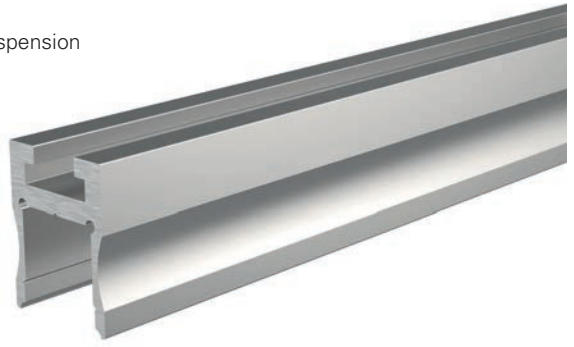

AU-03-12

groove profiles for pendulum | 12 mm | suitable for rope suspension
for LED stripes up to 13,3 mm width

item	colour	dimensions L	price
970231	aluminium anodized	2m	37,95 €