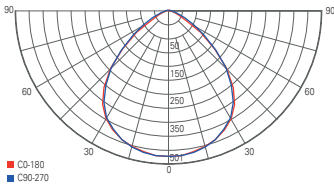

## ATIS II

- aluminium diecast
- dimensions L x W: 526 x 144 mm
- socket H x Ø: 40 x 95 mm
- dimmable via phase control or phase cut-off
- rotating and swivelling luminaire head

item	colour	colour temperature	light current	price
<b>688020</b>	white	3000 K	1150 lm	<b>219,95 €</b>
<b>688021</b>	anthracite	3000 K	1150 lm	<b>219,95 €</b>