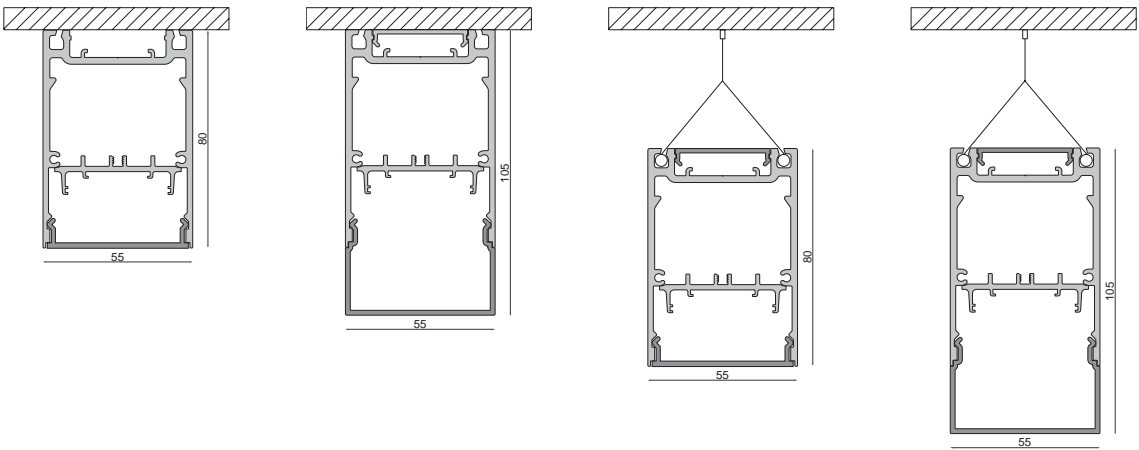

PLANO MS

- universal luminaire profile
- uplight for LED stripes up to 24 mm wide
- downlight for LED stripes up to 24 mm wide
- incl. LED support

item	colour	dimensions L	price
970578	■ aluminium anodised	2000 mm	274,95 €
970579	■ aluminium anodised	2500 mm	339,95 €
970580	■ black	2000 mm	274,95 €
970581	■ black	2500 mm	339,95 €

other colours on request