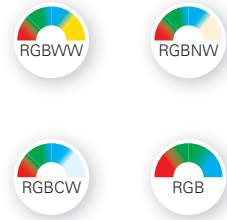

DEKO-LIGHT ART 4 | RGB/RGBW

The ART 4 controller is a touch panel for playing and editing colour programs, specifically for RGBW end devices. Up to 4 atmospheres and up to 4 scenes can be saved and retrieved. The ART-4 contains 4 function menus: Selection of integrated programs, colour, brightness, speed setting. Scenes and atmospheres are created in a quick and userfriendly manner. As a design element, the ART 4 controller is ideally suited in the environment and is an appropriate choice both for hotels and auditoriums and the home and living space.

- PWM out for the direct control of LED stripes
- control element and controller via touchwheel
- fade times of 0-4 seconds possible
- DMX out / DC in: connection terminals
- dimensions L x W x H: 86 x 86 x 15,3 mm
- integrated PWM dimmer 12/24V, 4 x 2A

DEKO-LIGHT ART 9 | RGB/RGBW

The ART 9 controller is a touch panel for playing and editing colour programs, specifically for RGBW end devices. Up to 9 atmospheres and up to 9 scenes can be saved and retrieved. The ART-4 contains 4 function menus: Selection of integrated programs, colour, brightness, speed setting. Scenes and atmospheres are created in a quick and userfriendly manner. As a design element, the ART 9 controller is ideally suited in the environment and is an appropriate choice both for hotels and auditoriums and the home and living space.

- PWM out for the direct control of LED stripes
- control element and controller via touchwheel
- fade time setting for switch on/off and colour change
- function memory and power failure protection
- DMX out / DC in: connection terminals
- dimensions L x W x H: 172 x 86 x 15,3 mm
- integrated PWM dimmer 12/24V, 4 x 2A

item	colour	price
843000	■ black	229,95 €

item	colour	price
843003	■ black	234,95 €

accessories

872128 power supply Mini 24V/4W **12,95 €**