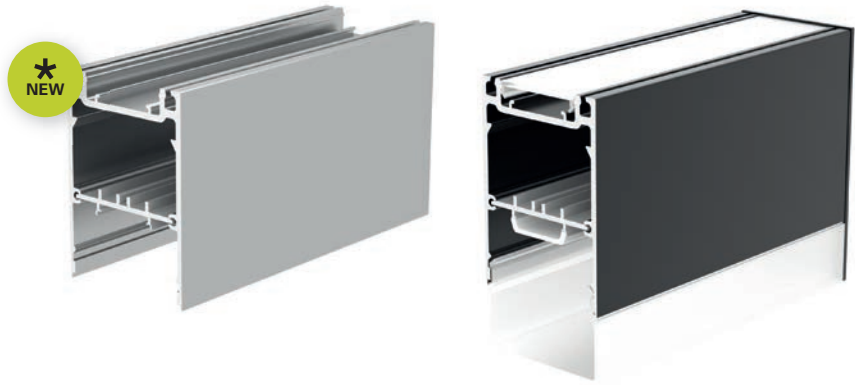

## PLANO MS

- universal luminaire profile
- uplight for LED stripes up to 24 mm wide
- downlight for LED stripes up to 24 mm wide
- incl. LED support

item	colour	dimensions L	price
<b>970578</b>	■ aluminium anodised	2000 mm	<b>274,95 €</b>
<b>970579</b>	■ aluminium anodised	2500 mm	<b>339,95 €</b>
<b>970580</b>	■ black	2000 mm	<b>274,95 €</b>
<b>970581</b>	■ black	2500 mm	<b>339,95 €</b>