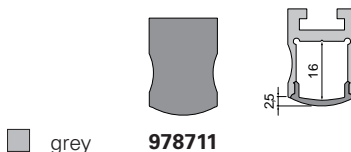

covers | PMMA [polymethylmethacrylat]
for 12 mm profiles

clear   mat   milky

1m	983020	983022	983024	7,95 €
2m	983021	983023	983025	17,95 €
3m	983028	983027	983026	25,95 €

1m	983520	983522	983524	7,95 €
2m	983521	983523	983525	17,95 €
3m	983527		983526	25,95 €

1m		984022	984024	7,95 €
2m		984023	984025	17,95 €
3m			984026	25,95 €

1m		984522	984524	7,95 €
2m		984523	984525	17,95 €
3m			984526	25,95 €

end caps set | 2 pieces **4,95 €**
for 12 mm profiles