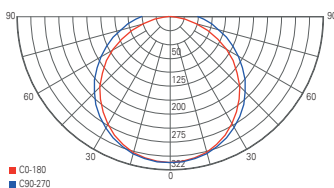

light distribution curve 730424