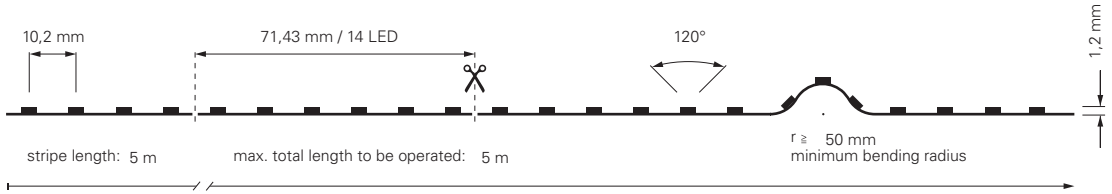

2216-196-24V-3000-6500K-5M

item	colour temperature	efficiency	light current	dimensions L	power	light source	price
840350	WW CW 3000-6500K	93 lm/W	1025 lm/m	5000 mm	11 W/m	196 LED/m	124,95 €