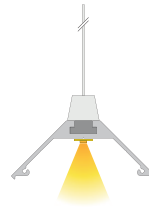

item	colour	dimensions L	price
970570	aluminium anodized	2m	69,95 €
970571	aluminium anodized	3m	99,95 €