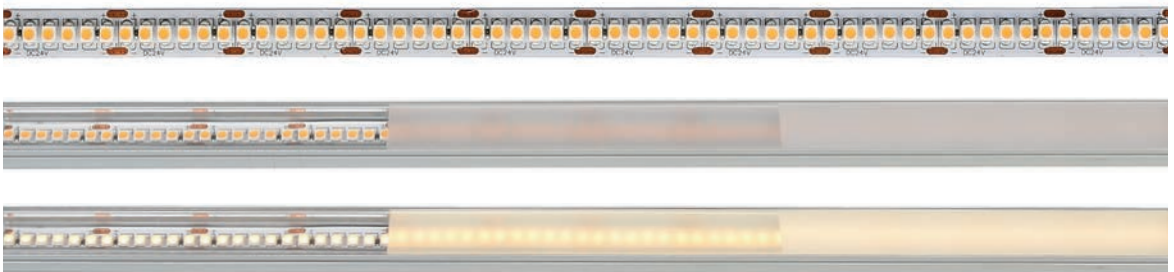

120 LED/m  
cutting option 50 mm / 6 LED

240 LED/m  
cutting option 25 mm / 6 LED

700LED/m  
cutting option 10 mm / 7 LED

COB 480 LED/m  
cutting option 50 mm / 24 LED

With the kind support of BEST Bellemann Elektro Service Team GmbH, Rauenberg-Malschenberg