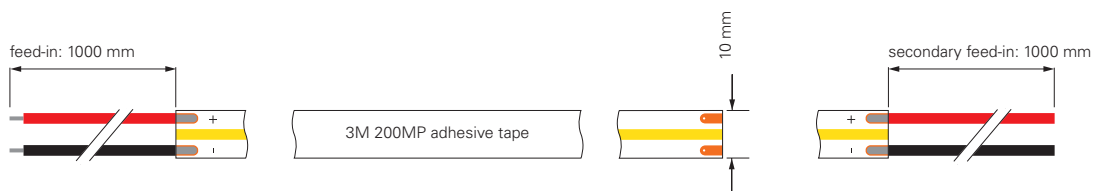

COB-480-24V-3000K / 4000K-5M