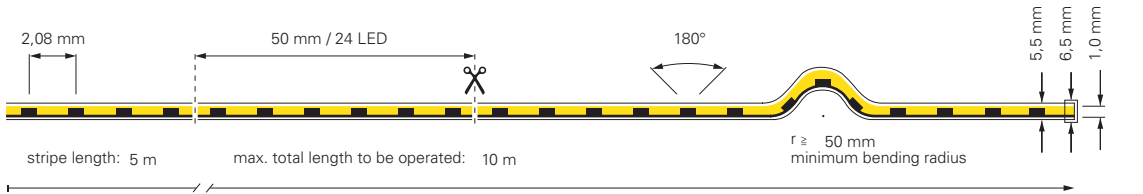

COB-SAUNA-24V

item	colour	temperature	efficiency	light current	dimensions L	power	light source	price
840409	ww	2700K	85 lm/W	850 lm/m	2000 mm	10 W/m	480 LED/m	99,95 €
840411	ww	2700K	85 lm/W	850 lm/m	5000 mm	10 W/m	480 LED/m	224,95 €
840410	ww	3000K	90 lm/W	900 lm/m	2000 mm	10 W/m	480 LED/m	99,95 €
840412	ww	3000K	90 lm/W	900 lm/m	5000 mm	10 W/m	480 LED/m	224,95 €

CV   24 Volt   COB   Ra 90   1 CH   IP67   -10°C / +105°C   A ↑ G   G