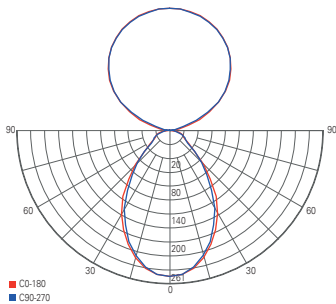

OFFICE TWO

- UGR<19
- SDCM <3
- service life 50.000h L80B10
- aluminium
- dimensions L x W x H: 1950 x 310 x 42 mm
- socket L x W: 450 x 270 mm
- dimmable via rotary switch
- incl. 2,5 m connection cable with mains plug

item	colour	colour temperature	light current	price
343016	□ silver coloured	■ 4000 K	8300 lm	749,95 €

100-277 Volt	80 W	SMD	288 LED	Ra>80	115°/75°	+	-	A † G	E

light distribution curve