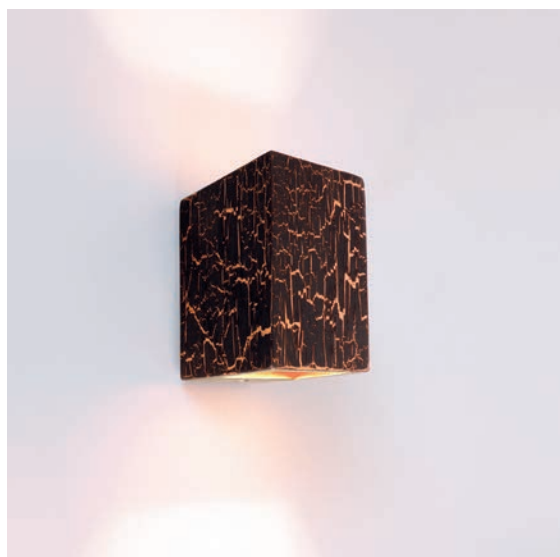

## MADERA

The MADERA series is made of first-class European oak wood and impresses with its modern design and mix of materials in private living areas, hotels, restaurants and many more. The noble MADERA luminaires distribute their powerful warm white light in any room and thus also cut an excellent figure as functional and high-quality lighting at reception counters and more.