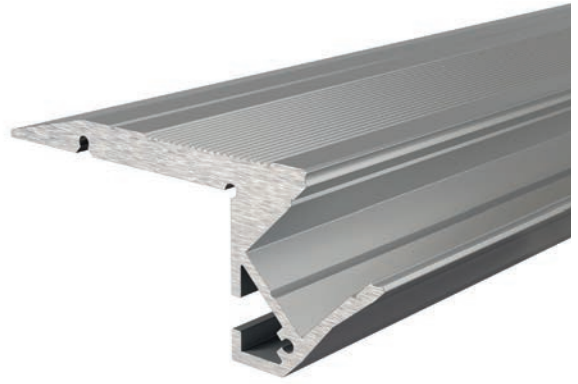

AL-01-10

step-profile | 10 mm
for LED stripes up to 11,3 mm width

item	colour	dimensions L	price
970503	aluminium anodized	2m	59,95 €
970502	aluminium anodized	3m	94,95 €