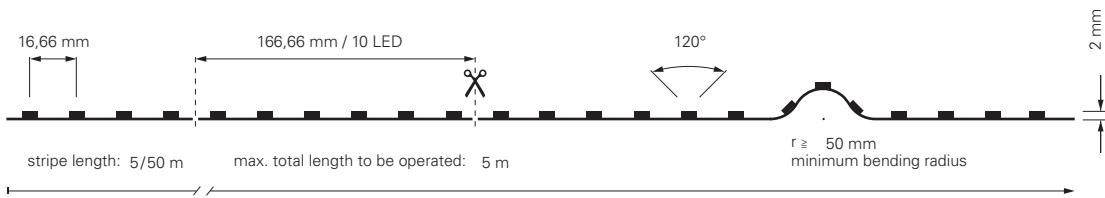

## 5050-60-24V-RGB+4000K-5M

item	colour temperature	efficiency	light current	dimensions L	power	light source	price
<b>840353</b>	RGB NW 450-630 nm + 4000K	47 lm/W	775 lm/m	5000 mm	16,5 W/m	60 LED/m	<b>149,95 €</b>