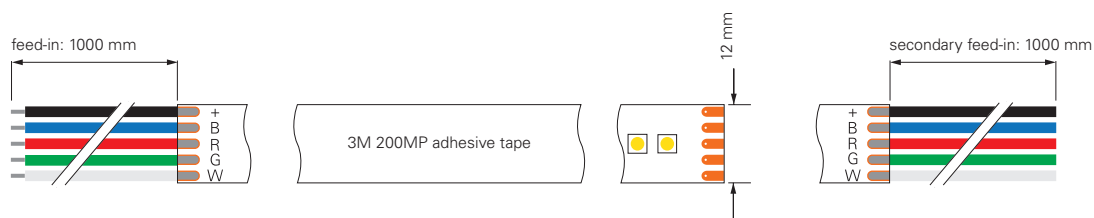

5050-96-24V-RGB+3000K-5M