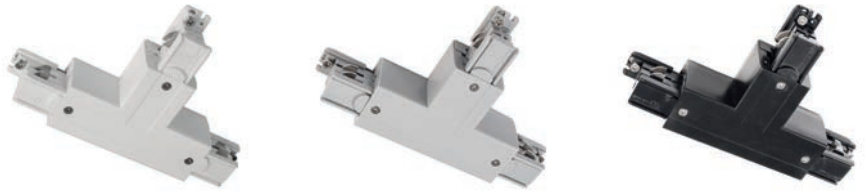

D LINE T-JOINT LEFT-LEFT-RIGHT WITH EXCHANGE MECHANISM

- plastic
- suitable for mounting and built-in system

item	colour	dimensions L x W x H	price
710027	white	166 x 101 x 35,5 mm	49,95 €
710028	grey	166 x 101 x 35,5 mm	49,95 €
710029	black	166 x 101 x 35,5 mm	49,95 €

220-240 Volt	16 A	IP20

D LINE T-JOINT RIGHT-RIGHT-LEFT WITH EXCHANGE MECHANISM

- plastic
- suitable for mounting and built-in system

item	colour	dimensions L x W x H	price
710030	white	166 x 101 x 35,5 mm	49,95 €
710031	grey	166 x 101 x 35,5 mm	49,95 €
710032	black	166 x 101 x 35,5 mm	49,95 €

220-240 Volt	16 A	IP20

accessories for built in system

710093	cover plate built in track T-joint	3,95 €