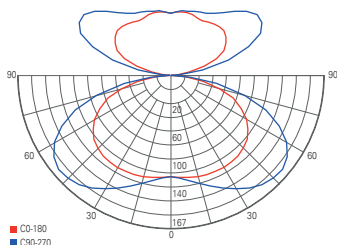

light distribution curve