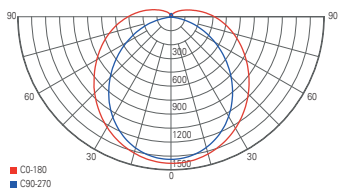

TRI PROOF SLIM

- robust plastic housing
- light direction continuously selectable by turning
- easy installation in existing fixings [e.g. pipe clamps]
- simple connection due to screwless terminals
- simple through-wiring [2x 1.5mm² without protective earth]
- incl. 4x screws, 4x dowels, 2x bracket clip, 2x quick connection clip, 1x cable connection cap

item	colour	colour temperature	light current	dimensions L x Ø	power	price
348138	☐ white	☒ cw 5000 K	2265 lm	700 x 39 mm	21 W	89,95 €
348139	☐ white	☒ cw 5000 K	4575 lm	1300 x 39 mm	40 W	149,95 €