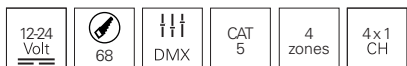

item colour price

**843001** ■ black **119,95 €**

accessories

<b>872128</b>	power supply Mini 24V/4W	<b>12,95 €</b>
<b>930697</b>	Data cable RJ45 for connecting controller or further dimmers, length 2.0 m	<b>3,95 €</b>