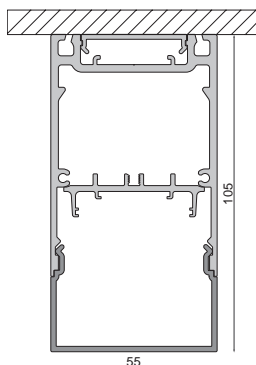

CONFIGURATION EXAMPLE

- MS surface-mounted luminaire | 2400 mm | black
- 74 W
- 3000 K | 6990 lm
- EVG | DALI
- incl. U-cover opal
- incl. end caps

price on demand

Of course, you can configure our PLANO system entirely according to your wishes and circumstances.