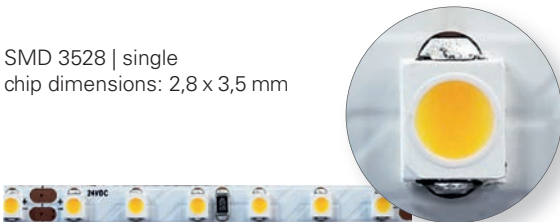

SMD 1808 | single
chip dimensions: 0,8 x 1,8 mm

SMD 3528 | single
chip dimensions: 2,8 x 3,5 mm