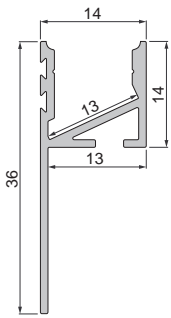

EA-03-12

tile-closing-profile | 12 mm
for LED stripes up to 13 mm width

item	colour	dimensions L	price
975390	■ aluminium anodized	2m	38,95 €
975391	■ aluminium anodized	3m	59,95 €
975394	□ white	2m	38,95 €
975395	□ white	3m	59,95 €

designed for tile thickness up to max. 12 mm