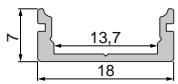

AU-01-12

flat U-profile | 12 mm
for LED stripes up to 13,3 mm width

item	colour	dimensions L	price
970040	aluminium anodized	1m	14,95 €
970041	aluminium anodized	2m	28,95 €
970048	aluminium anodized	3m	42,95 €
970043	black	2m	28,95 €
970045	white	2m	28,95 €
970047	aluminium brushed	2m	28,95 €