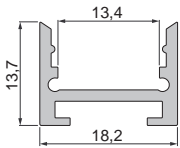

With the kind support of Friese Elektrotechnik, Ettenheim