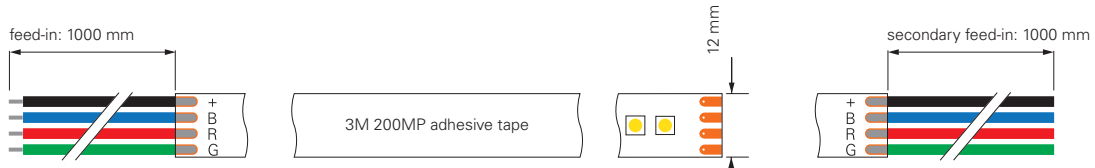

5050-120-24V-RGB-5M-SILIKON

item	colour temperature	efficiency	light current	dimensions L	power	light source	price
840351	RGB 460-620 nm	38 lm/W	1045 lm/m	5000 mm	27,5 W/m	120 LED/m	214,95 €

CV 24 Volt SMD 5050 3 CH IP44 -15°C +50°C