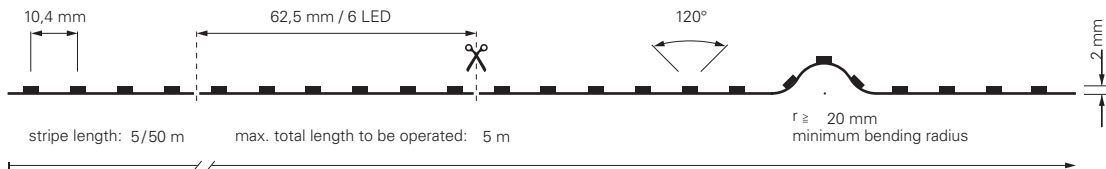

5050-96-24V-RGB-5M / RGB-50M

item	colour temperature	efficiency	light current	dimensions L	power	light source	price
840147	450-630 nm	48 lm/W	665 lm/m	5000 mm	14,0 W/m	96 LED/m	169,95 €
930516	450-630 nm	46 lm/W	665 lm/m	50000 mm	14,5 W/m	96 LED/m	1.574,95 €