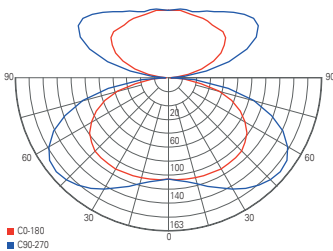

light distribution curve