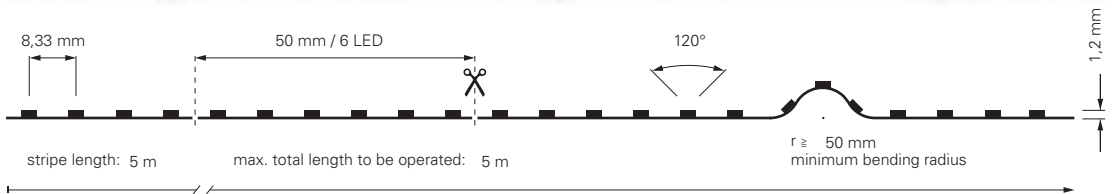

## 2835-120-24V-2700-6500K-5M

item	colour temperature	efficiency	light current	dimensions L	power	light source	price
<b>840378</b>	WW CW 2700-6500K	103 lm/W	1765 lm/m	5000 mm	17,2 W/m	140 LED/m	<b>199,95 €</b>