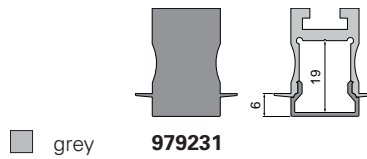

covers | PMMA [polymethylmethacrylat]
for 12 mm profiles

clear   mat   milky

1m	983020	983022	983024	7,95 €
2m	983021	983023	983025	17,95 €
3m	983028	983027	983026	25,95 €

1m	983520	983522	983524	7,95 €
2m	983521	983523	983525	17,95 €
3m	983527		983526	25,95 €

1m		984022	984024	7,95 €
2m		984023	984025	17,95 €
3m			984026	25,95 €

1m		984522	984524	7,95 €
2m		984523	984525	17,95 €
3m			984526	25,95 €

end caps set | 2 pieces **4,95 €**
for 12 mm profiles