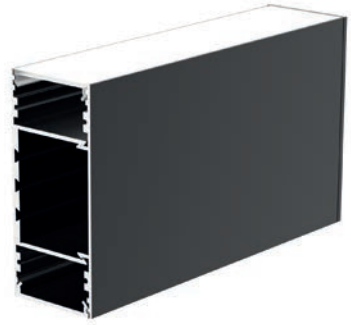

PLANO BSH

- universal luminaire profile
- uplight for LED stripes up to 31 mm wide
- downlight for LED stripes up to 31 mm wide
- incl. LED support

item	colour	dimensions L	price
970584	aluminium anodised	2000 mm	139,95 €
970585	aluminium anodised	2500 mm	169,95 €
970586	black	2000 mm	199,95 €
970587	black	2500 mm	249,95 €

other colours on request

accessories

840192	LED stripe | 5m | 24V | 2700K | 66 lm/W | 1215 lm/m | 18,5 W/m | 240 LED/m	164,95 €
840193	LED stripe | 5m | 24V | 3000K | 84 lm/W | 1605 lm/m | 19,0 W/m | 240 LED/m	164,95 €
840194	LED stripe | 5m | 24V | 4000K | 89 lm/W | 1770 lm/m | 20,0 W/m | 240 LED/m	164,95 €
862124	power supply long-flat | 24V | 45 W	49,95 €
862094	power supply long-flat | 24V | 60 W	59,95 €
862126	power supply long-flat | 24V | 100 W	96,95 €
862173	power supply long-flat | 24V | 150 W	129,95 €

further LED strips in additional light colours [CCT/RGB/RGBW] and wattages as well as dimmable power supply units and controls on request