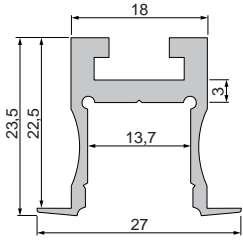

ET-04-12

groove-built-in-T-profile | 12 mm
for LED stripes up to 13,3 mm width

item	colour	dimensions L	price
975231	aluminium anodized	2m	39,95 €