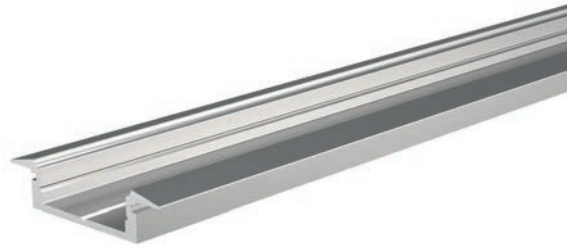

ET-01-15

flat built-in-T-profile | 15 mm
for LED stripes up to 16,3 mm width

item	colour	dimensions L	price
975061	aluminium anodized	2m	31,95 €
975063	black	2m	31,95 €
975065	white	2m	31,95 €