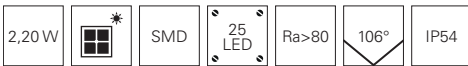

SAMAS SOLAR

- aluminium diecast
- dimensions L x W x H: 154 x 140 x 290 mm
- socket L x W x H: 110 x 30 x 12 mm
- motion / twilight sensor
- highly efficient solar panel
- incl. Li-Ion battery | 3,70V | 2200 mAh

item	colour	colour temperature	light current	price
731122	■ dark grey	www 3000 K	130 lm	129,95 €