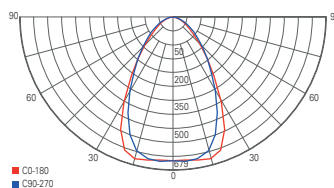

light distribution curve 620119 - 55 W