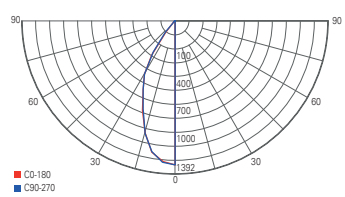

MOBBY II

- aluminium diecast
- dimensions L x H x Ø: 680 x 100 x 84 mm
- socket H x Ø: 34 x 95 mm
- dimmable via phase control or phase cut-off
- rotating and swivelling luminaire head

item	colour	colour temperature	light current	price
688008	anthracite	3000 K	810 lm	229,95 €

light distribution curve