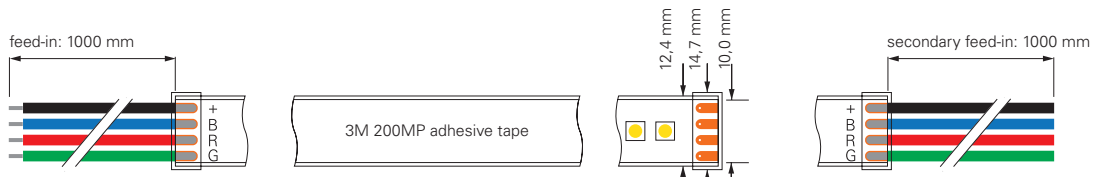

5050-60-24V-RGB-5M-SILIKON

item	colour temperature	efficiency	light current	dimensions L	power	light source	price
840256	RGB 470-630 nm	42 lm/W	530 lm/m	5000 mm	12,5 W/m	60 LED/m	159,95 €

CV 24 Volt SMD 5050 3 CH IP67 -15°C +50°C

incl. accessories: 10x retaining bracket, 20x stainless steel screw, 2x endcap