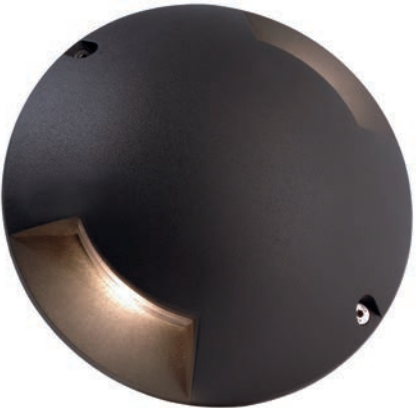

HELIOS II

- aluminium diecast
- dimensions H x Ø: 50 x 210 mm
- socket H x Ø: 7 x 198 mm
- incl. 4 heavy duty anchor

item	colour	colour temperature	light current	price
732049	■ anthracite	ww 3000 K	65 lm	119,95 €

220-240 Volt | 2 W | 2 LED | Ra>80 | 2x 60° | IP67 | A t G

suitable mounting accessories for outdoor use from page 827