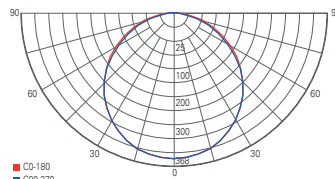

light distribution curve 565322, 565369