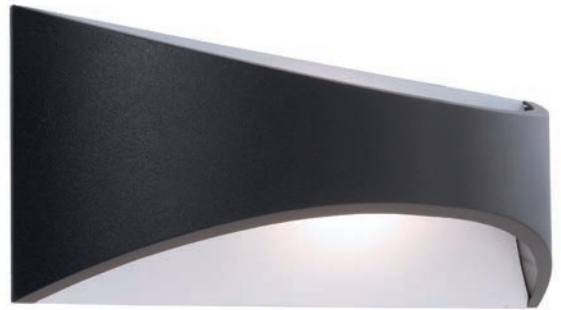

UR1A 10

- aluminium diecast
- dimensions L x W x H: 300 x 97 x 120 mm
- socket L x W x H: 270 x 20 x 85 mm

item	colour	colour temperature	light current	price
731033	■ anthracite	ww 3000 K	408 lm	114,95 €