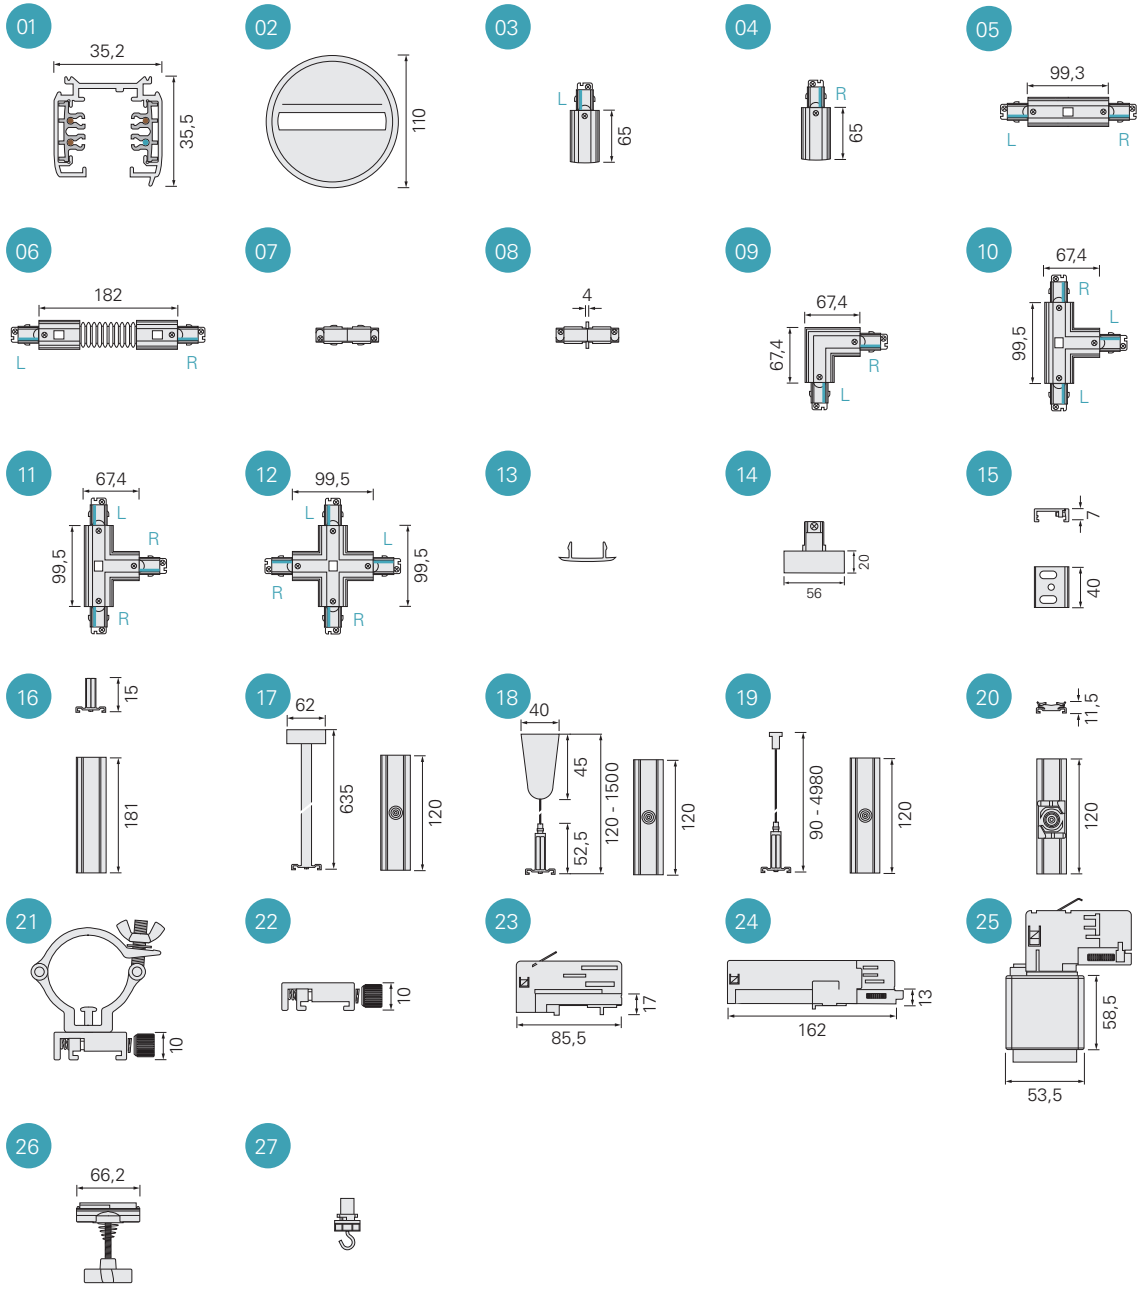

D LINE MOUNTING POWER RAIL SYSTEM 3-PHASE 230V

mounting modules	illust.	white	grey	black	page
mounting power rail L: 1000 mm	01	710000	710001	710002	309
mounting power rail L: 2000 mm	01	710003	710004	710005	309
mounting power rail L: 3000 mm	01	710006	710007	710008	309
mounting adapter for lights	02	710045	710046	710047	310
live end feeder left	03	710009	710010	710011	311
live end feeder right side	04	710012	710013	710014	311
electrical straight connector with center feed option	05	710042	710043	710044	312
flexible-connector left-right side	06	710039	710040	710041	312
electrical joint	07	710015	710016	710017	313
mechanical joint	08	710018	710019	710020	313
90°-joint left-right with exchange mechanism	09	710036	710037	710038	314
T-joint left-left-right with exchange mechanism	10	710027	710028	710029	315
T-joint right-right-left with exchange mechanism	11	710030	710031	710032	315
X-joint left-left-right-right	12	710033	710034	710035	316
cover plate built in track	13	710077	-	710079	317
endcap	14	710066	710067	710068	317
ceiling mounting bracket flex	15	710063	710064	710065	318
suspension clamp for track connection	16	710057	710058	710059	318
ceiling suspension rigid [635 mm] with canopy	17	710078	710085	710084	319
extension for ceiling suspension [300 mm]	17	710086	710088	710087	319
wire suspension bracket with ceiling rosette 1500 mm	18	710048	710049	710050	320
rope suspension bracket Mini mit Abhängeseil 5000 mm	19	710094	710095	710096	320
quick mounting bracket for grid ceilings	20	710051	710052	710053	323
truss adapter | silver coloured	21	-	710083	-	321
quick mounting clamp for exhibition stand construction	22	-	-	710082	321
3-circuits adapter for light installation	23	710097	710098	710099	324
3-circuits adapter with Multi CC power supply 250/350/450/500 mA | 6,30 - 21,00 W | 25-42V	24	862180	-	862183	325
3-circuits adapter with Multi CC power supply 600/700/750/800 mA | 15,00 - 33,60 W | 25-42V	24	862181	-	862184	325
3-circuits adapter with Multi CC power supply 850/900/950/1050 mA | 23,00 - 44,10 W | 27-42V	24	862182	-	862185	325
electrical outlet adapter	25	710024	710025	710026	326
mounting adapter for additional components max. 10kg	26	710054	710055	710056	326
signs hook, max. load 5kg	27	710060	710061	710062	327

ILLUSTRATIONS WITH PLANNING RELEVANT DIMENSIONS