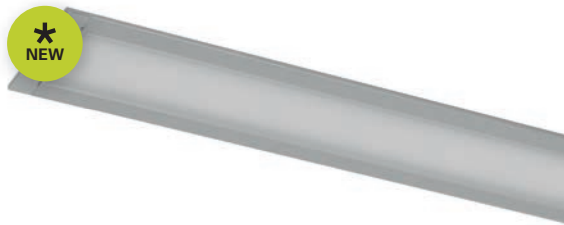

PLANO ES RECESSED LUMINAIRE SYSTEM

- aluminium die casting
- direct light

assembly				cover			length	radiation dir.		colour	colour temperature			control			
ceiling structure	pendulum	wall structure	ceiling mounting	opal	opal U	microprismatic	individual	down	up+down	individual	2700 K	3000 K	4000 K	switchable	DALI	phase angle/section	Casambi
			X	X	X	X	X	X		X	X	X	X	X	X	X	X

CONFIGURATION EXAMPLE

- ES recessed ceiling luminaire | 2400 mm | black
- 97 W
- 3000 K | 7201 lm
- EVG | DALI
- incl. U-cover flat opal
- incl. end caps and mounting bracket

price on demand

Of course, you can configure our PLANO system entirely according to your wishes and circumstances.