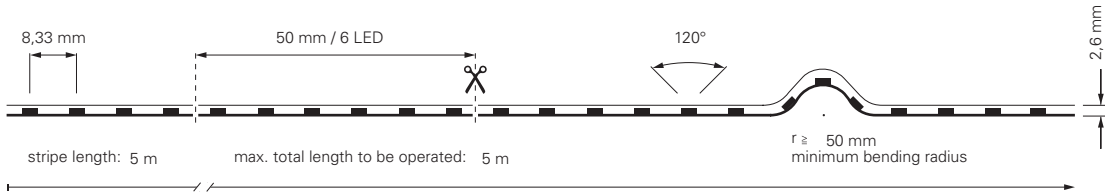

2835-120-24V-2700-6500K-5M-SILIKON

item	colour	temperature	efficiency	light current	dimensions L	power	light source	price	
840379	WW	CW	2700-6500K	105 lm/W	1470 lm/m	5000 mm	14 W/m	140 LED/m	219,95 €