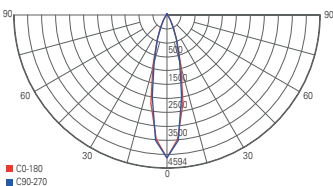

D PROFESSION DOWN

- powerful light output
- UGR <19
- ideal for home office or dining / living area
- aluminium
- dimensions L x W x H: 1177 x 53 x 53 mm
- socket L x W x H: 560 x 65 x 38 mm
- max. suspension: 3000 mm

item	colour	colour temperature	light current	control	price
620107	white	4000 K	3165 lm	phase control or phase cut-off	329,95 €
620110	silver coloured	4000 K	3165 lm	phase control or phase cut-off	329,95 €
620103	black	4000 K	3165 lm	phase control or phase cut-off	329,95 €
620106	white	4000 K	3165 lm	1-10V	339,95 €
620109	silver coloured	4000 K	3165 lm	1-10V	339,95 €
620102	black	4000 K	3165 lm	1-10V	339,95 €
620105	white	4000 K	3165 lm	DALI Bus according to IEC62386 DALI 1	359,95 €
620108	silver coloured	4000 K	3165 lm	DALI Bus according to IEC62386 DALI 1	359,95 €
620057	black	4000 K	3165 lm	DALI Bus according to IEC62386 DALI 1	359,95 €