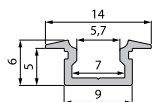

ET-01-05

flat built-in-T-profile | 5 mm
for LED stripes up to 5,7 mm width

item	colour	dimensions L	price
975081	aluminium anodized	2m	17,95 €
975083	black	2m	17,95 €
975085	white	2m	17,95 €

ET-02-05

high built-in-T-profile | 5 mm
for LED stripes up to 5,7 mm width

item	colour	dimensions L	price
975181	aluminium anodized	2m	19,95 €
975183	black	2m	19,95 €
975185	white	2m	19,95 €