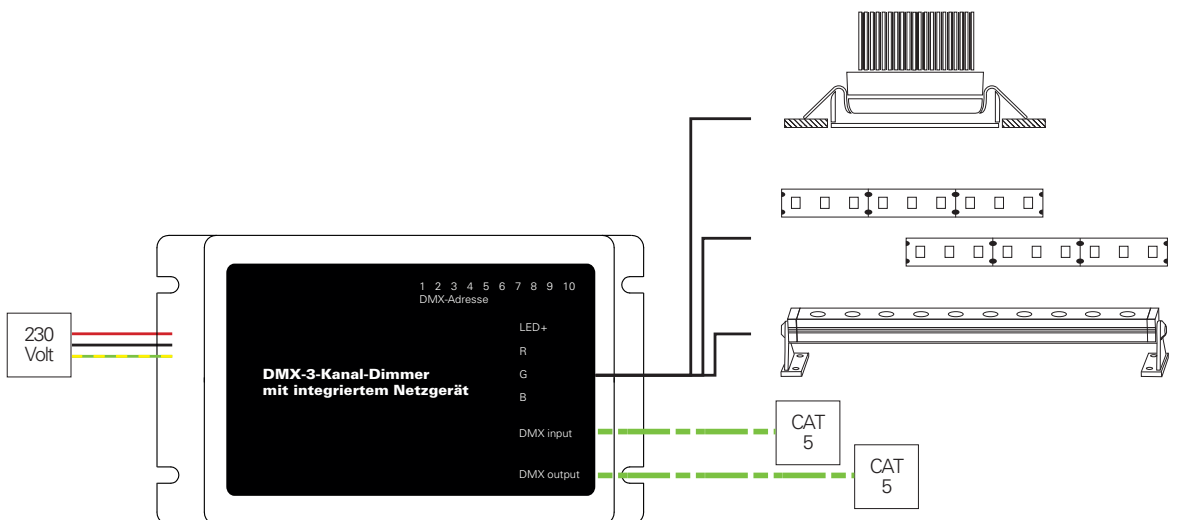

item	colour	voltage	power	electricity	max. inrush current	dimensions L x W x H	price
843274	■ black	12V	135W	0-11250 mA	23A/320µs	196 x 75 x 40 mm	169,95 €
843275	■ black	24V	0-5630 mA	23A/320µs	196 x 75 x 40 mm	169,95 €