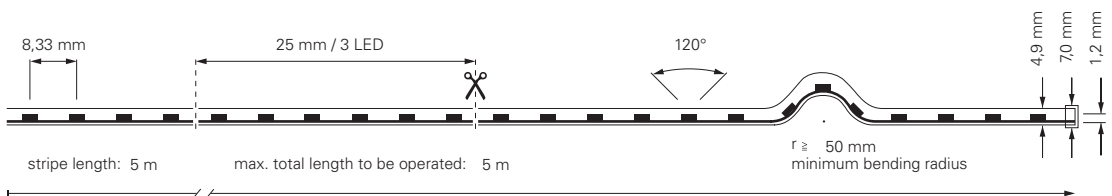

3528-120-12V-2700K-5M-SILIKON

item	colour temperature	efficiency	light current	dimensions L	power	light source	price
840172	ww 2700K	79 lm/W	550 lm/m	5000 mm	7 W/m	120 LED/m	139,95 €