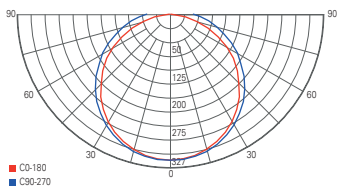

accessories

930071	wire suspension 2 pcs. | L: 2500 mm	14,95 €
930072	mounting fixation 2 pcs.	14,95 €

light distribution curve 730450