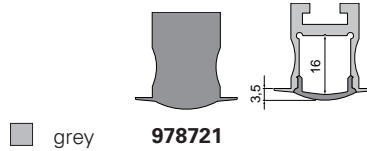

covers | PMMA [polymethylmethacrylat]
for 12 mm profiles

clear   mat   milky

1m	983020	983022	983024	7,95 €
2m	983021	983023	983025	17,95 €
3m	983028	983027	983026	25,95 €

1m	983520	983522	983524	7,95 €
2m	983521	983523	983525	17,95 €
3m	983527		983526	25,95 €

1m		984022	984024	7,95 €
2m		984023	984025	17,95 €
3m			984026	25,95 €

1m		984522	984524	7,95 €
2m		984523	984525	17,95 €
3m			984526	25,95 €

end caps set | 2 pieces **4,95 €**
for 12 mm profiles