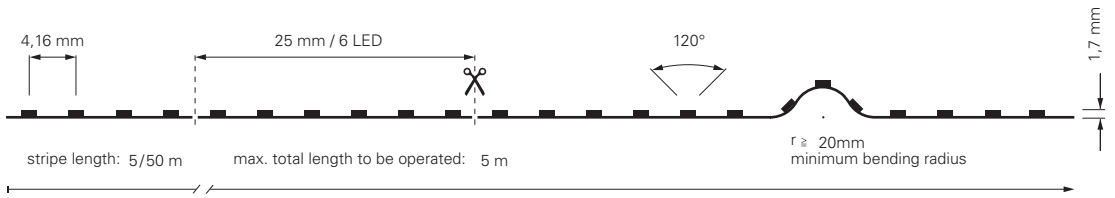

3528-240-24V-2700K-5M / 3000K-5M / 3000K-50M / 4000K-5M / 4000K-50M

item	colour temperature	efficiency	light current	dimensions L	power	light source	EEL	price
840192	ww 2700K	66 lm/W	1215 lm/m	5000 mm	18,5 W/m	240 LED/m	G	164,95 €
840193	ww 3000K	84 lm/W	1605 lm/m	5000 mm	19,0 W/m	240 LED/m	G	164,95 €
930514	ww 3000K	84 lm/W	1605 lm/m	50000 mm	19,0 W/m	240 LED/m	G	1.469,95 €
840194	nw 4000K	89 lm/W	1770 lm/m	5000 mm	20,0 W/m	240 LED/m	F	164,95 €
930515	nw 4000K	89 lm/W	1770 lm/m	50000 mm	20,0 W/m	240 LED/m	F	1.469,95 €

CV 24 Volt SMD 3528 Ra 90 1 CH IP20 -15°C +50°C A ↑ G F