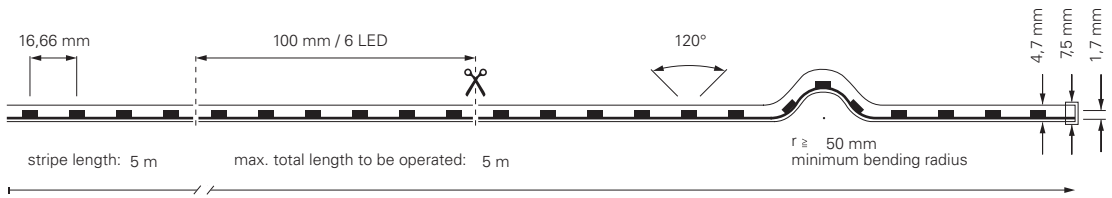

5050-60-24V-RGB+3000K-5M-SILIKON

item	colour temperature	efficiency	light current	dimensions L	power	light source	price
840239	RGB WW 450-630 nm + 3000K	49 lm/W	735 lm/m	5000 mm	15 W/m	60 LED/m	174,95 €

incl. accessories: 10x retaining bracket, 20x stainless steel screw, 2x endcap