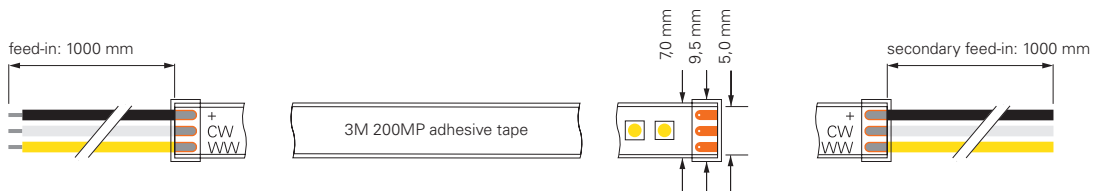

2216-196-24V-3000-6500K-5M-SILIKON

item	colour	temperature	efficiency	light current	dimensions L	power	light source	price	
840349	WW	CW	3000-6500K	86 lm/W	1070 lm/m	5000 mm	12,5 W/m	196 LED/m	149,95 €