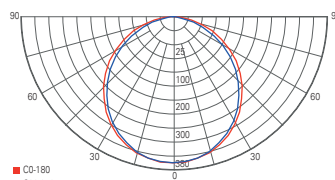

light distribution curve 565323, 565370