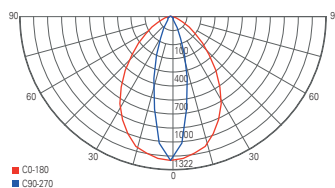

light distribution curve 732105