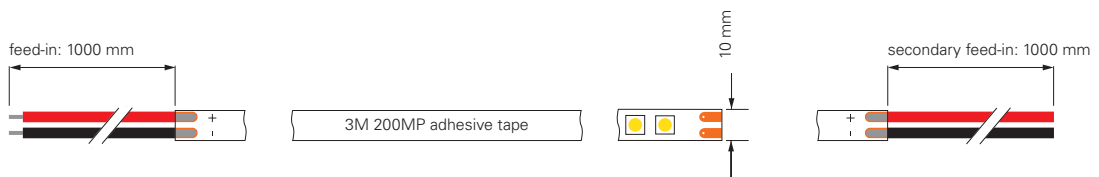

### 2835-120-24V-3000K-10M

item	colour temperature	efficiency	light current	dimensions L	power	light source	price
<b>840291</b>	ww 3000K	74 lm/W	705 lm/m	10000 mm	9,5 W/m	120 LED/m	<b>399,95 €</b>