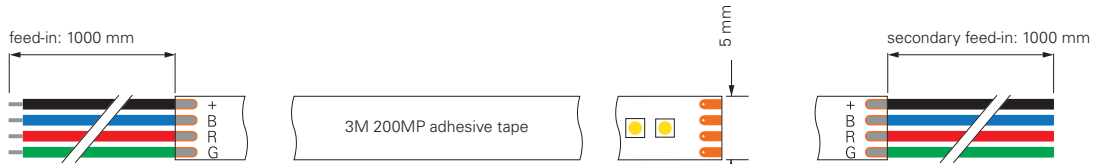

3535-120-24V-RGB-5M

item	colour temperature	efficiency	light current	dimensions L	power	light source	price
840276	470-630 nm	45 lm/W	500 lm/m	5000 mm	11 W/m	120 LED/m	109,95 €

CV

24 Volt

SMD 3535

3 CH

IP20

-15°C
+50°C