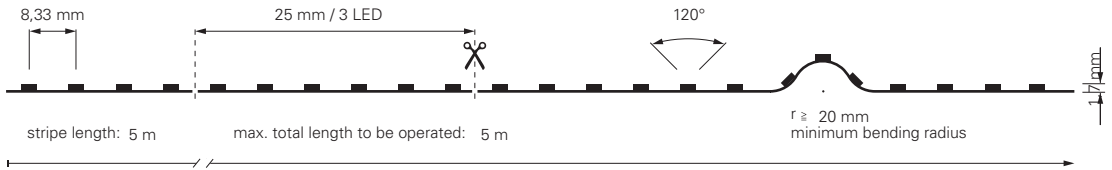

3528-120-12V-2700K / 3000K / 4000K / 6500K-5M

item	colour temperature	efficiency	light current	dimensions L	power	light source	EEL	price
840164	ww 2700K	81 lm/W	570 lm/m	5000 mm	7,0 W/m	120 LED/m	G	89,95 €
840165	ww 3000K	85 lm/W	555 lm/m	5000 mm	6,5 W/m	120 LED/m	F	89,95 €
840166	nw 4000K	96 lm/W	670 lm/m	5000 mm	7,0 W/m	120 LED/m	F	89,95 €
840167	cw 6500K	90 lm/W	630 lm/m	5000 mm	7,0 W/m	120 LED/m	F	89,95 €