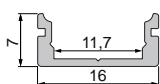

AU-01-10

flat U-profile | 10 mm
for LED stripes up to 11,3 mm width

item	colour	dimensions L	price
970020	aluminium anodized	1m	11,95 €
970021	aluminium anodized	2m	23,95 €
970028	aluminium anodized	3m	35,95 €
970029	aluminium anodized	4m	49,95 €
970023	black	2m	23,95 €
970025	white	2m	23,95 €
970027	aluminium brushed	2m	23,95 €