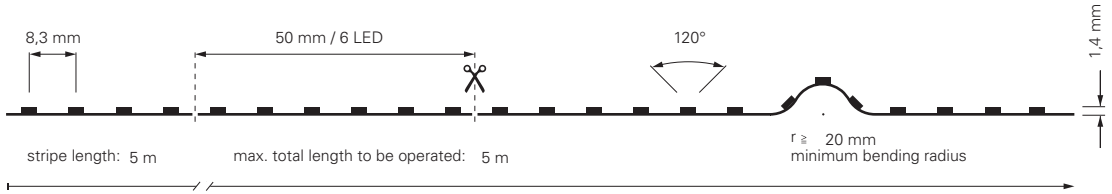

3528-120-12V-3000K+6500K-5M

item	colour temperature	efficiency	light current	dimensions L	power	light source	price
840097	ww cw 3000-6500K	76 lm/W	760 lm/m	5000 mm	10 W/m	120 LED/m	124,95 €