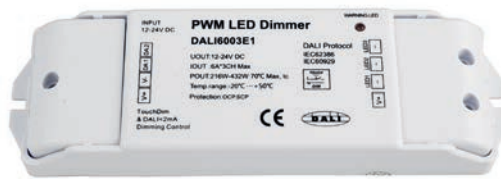

DEKO-LIGHT DALI LED PWM-DIMMER 3 CHANNEL

- for controlling 3 channel LED stripes [RGB components]
- dimmable via Dali Bus according to IEC 62386
- Device Type DT6
- overload / short circuit indication / switch-off
- dimensions L x W x H: 167 x 51 x 23 mm
- max. 6A each channel
- power: 3x 72W [216W] at 12V,
  3x 144W [432W] at 24V

item	colour	price
843052	☐ white	114,95 €