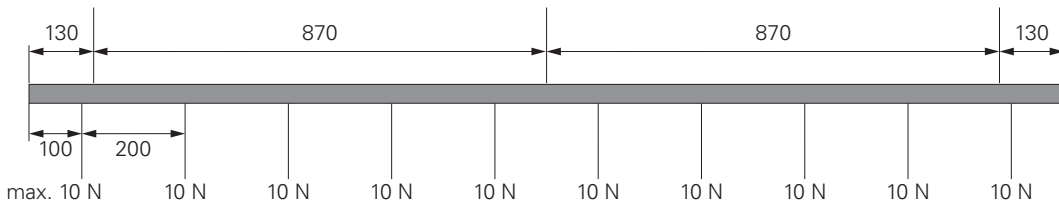

MECHANICAL LOAD TRACK POWER RAIL 2000MM

50 N $\hat{=}$ 5,09 kg
dimension in mm