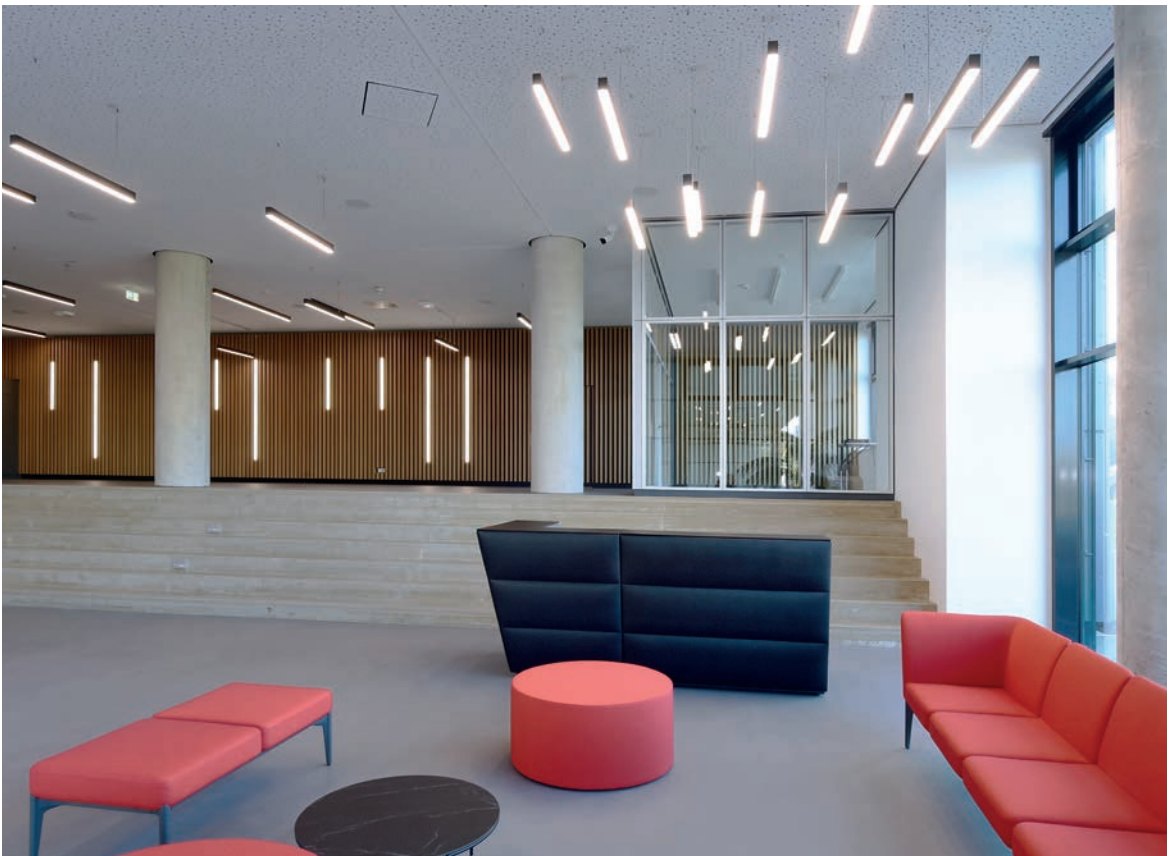

covers | PMMA [Polymethyl methacrylate]
for luminaire profile Plano MS

opal   microprismatic

2000 mm	988096	49,95 €
2500 mm	988097	64,95 €

2000 mm	988098	99,95 €
2500 mm	988099	124,95 €

2000 mm	988100	69,95 €
2500 mm	988101	84,95 €

end cap | 1 piece
aluminium

aluminium anodised	988102	24,95 €
black	988103	29,95 €

With the kind support of WIBU-SYSTEMS AG Karlsruhe