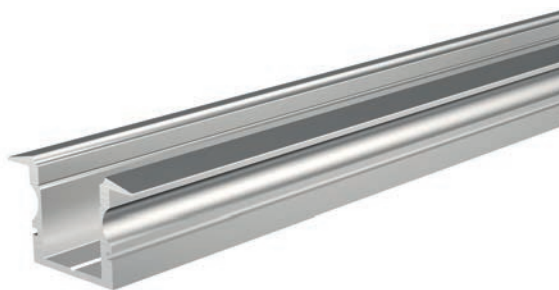

ET-02-10

high built-in-T-profile | 10 mm
for LED stripes up to 11,3 mm width

item	colour	dimensions L	price
975121	aluminium anodized	2m	31,95 €
975128	aluminium anodized	3m	44,95 €
975129	aluminium anodized	4m	64,95 €
975123	black	2m	31,95 €
975125	white	2m	31,95 €