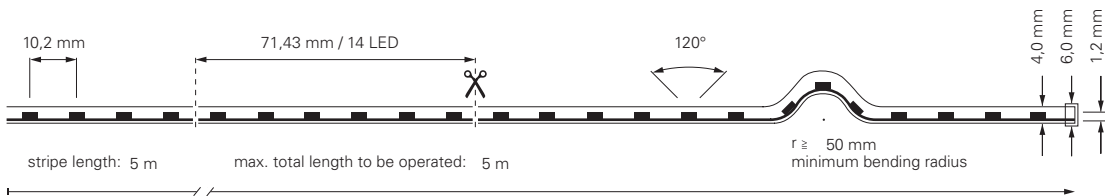

2216-196-24V-3000-6500K-5M-SILIKON

item	colour	temperature	efficiency	light current	dimensions L	power	light source	price	
840349	WW	CW	3000-6500K	86 lm/W	1070 lm/m	5000 mm	12,5 W/m	196 LED/m	149,95 €