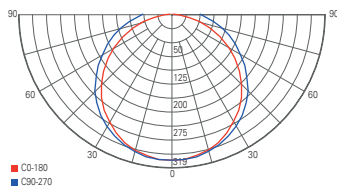

light distribution curve 730455