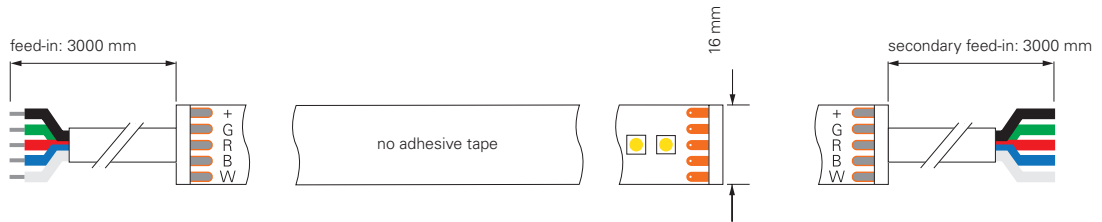

D FLEX LINE TOP VIEW IP68 RGBW

item	colour temperature	efficiency	light current	dimensions L	power	light source	price
840289	470-620 nm	30 lm/W	320 lm/m	5000 mm	10,5 W/m	84 LED/m	779,95 €