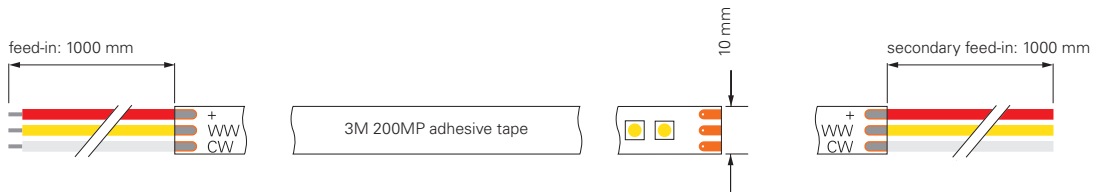

2835-120-24V-2700-6500K-5M-SILIKON

item	colour	temperature	efficiency	light current	dimensions L	power	light source	price	
840379	WW	CW	2700-6500K	105 lm/W	1470 lm/m	5000 mm	14 W/m	140 LED/m	219,95 €