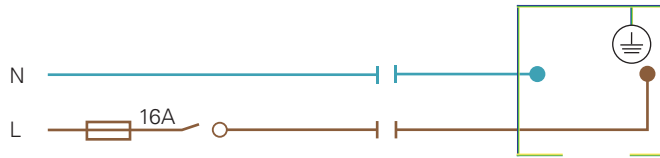

PLANNING GUIDE D ONE TRACK SYSTEM 1-PHASE 230V