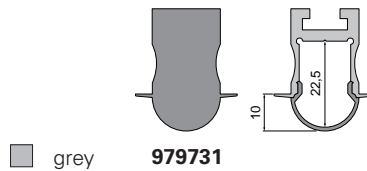

covers | PMMA [polymethylmethacrylat]
for 12 mm profiles

clear   mat   milky

1m	983020	983022	983024	7,95 €
2m	983021	983023	983025	17,95 €
3m	983028	983027	983026	25,95 €

1m	983520	983522	983524	7,95 €
2m	983521	983523	983525	17,95 €
3m	983527		983526	25,95 €

1m		984022	984024	7,95 €
2m		984023	984025	17,95 €
3m			984026	25,95 €

1m		984522	984524	7,95 €
2m		984523	984525	17,95 €
3m			984526	25,95 €

end caps set | 2 pieces **4,95 €**
for 12 mm profiles