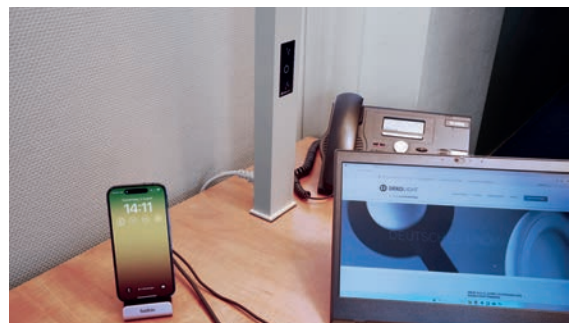

OPTIONAL MOUNTING KIT

- For larger table tops, or if positioning on the table is desired, the optional mounting kit can be used instead of the pre-installed table clamp. This is simply mounted through a drill hole in the table.
- suitable for table tops of 15-35 mm total thickness
- suitable for hole diameters of 22-30 mm mounting kit