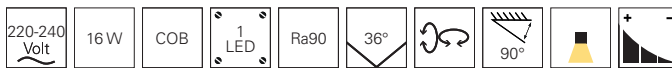

UNI II MINI

- rotatable and swivelling
- dimmable via phase cut-in or phase cut-out
- aluminium diecast
- dimensions T x H x Ø: 160 x 75 x 91 mm
- total power consumption: 8,9 W

item	colour	colour temperature	light current	price
707187	□ white	ww 2700 K	1m	129,95 €
707188	■ black	ww 2700 K	1m	129,95 €