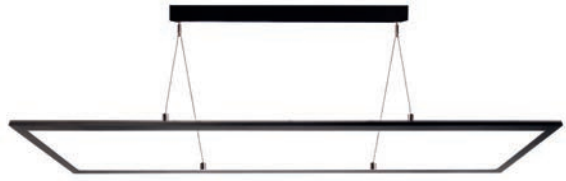

LED EVENT-PANEL TRANSPARENT RGBW

- aluminium
- dimensions L x W x H: 1195 x 295 x 14 mm
- dimmable via optional controller

item	colour	colour temperature	light current	EEL	price
342158	■ black clear / transparent	4000 K	4220 lm	D	279,95 €
620032	□ white clear / transparent	4000 K	4265 lm	E	279,95 €
620031	■ black clear / transparent	4000 K	4265 lm	E	279,95 €

optionales accessories

862164	power supply | 24V DC | 75,0 W	74,95 €
843502	RF-smart controller starter set RGBW | 12/24/48V	99,95 €
843037	Casambi Bluetooth dimmer 4 channel | 12/24V	179,95 €
843010	DALI DT6 PWM dimmer 4 channel | 12/24V	129,95 €
843000	DMX controller Art-4	229,95 €
843279	DMX PWM dimmer 4 channel | 12/24/48V	114,95 €