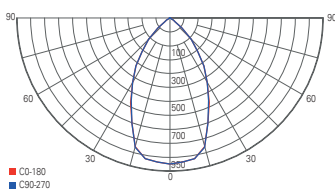

light distribution curve 707070