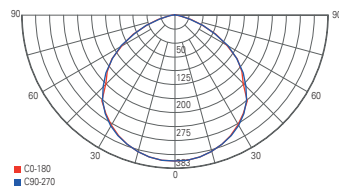

suitable mounting accessories for outdoor use from page 827
suitable energy distributors/plug-in socket towers on page 453-459

light distribution curve 732096