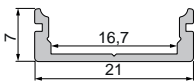

AU-01-15

flat U-profile | 15 mm
for LED stripes up to 16,3 mm width

item	colour	dimensions L	price
970060	aluminium anodized	1m	14,95 €
970061	aluminium anodized	2m	28,95 €
970068	aluminium anodized	3m	42,95 €
970063	black	2m	28,95 €
970065	white	2m	28,95 €