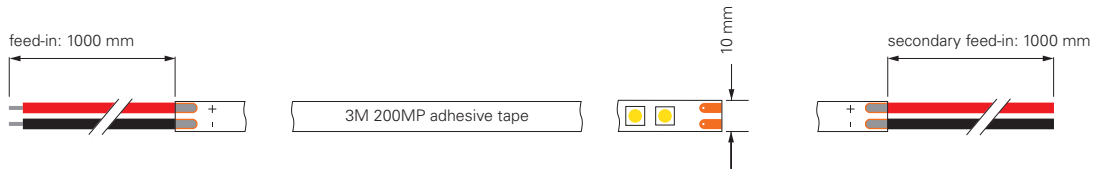

2835-78-48V-3000K-15M / 3000K-50M / 4000K-15M / 4000K-50M