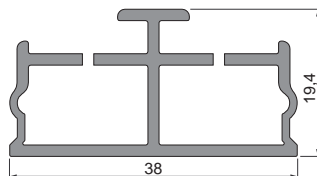

EU-01-36

dry construction-built-in-U-profile | 35 mm
for LED stripes up to 36 mm width

item	colour	dimensions L	price
975501	■ aluminium natural	3m	124,95 €

- optimised and designed for the built-in of 12.5 mm gypsum plasterboards
- easy to plaster thanks to optional inlay for protection
- increased passive cooling of the stripes due to cooling fins
- optimal for homogeneous bright light lines