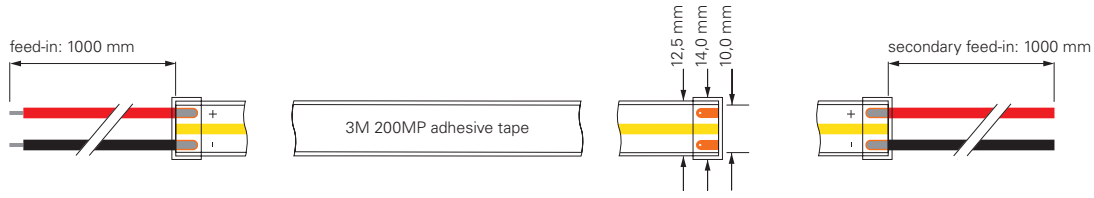

COB-480-24V-3000K / 4000K-5M-SILIKON

item	colour	temperature	efficiency	light current	dimensions L	power	light source	price
840321	ww	3000K	148 lm/W	2225 lm/m	5000 mm	15 W/m	480 LED/m	199,95 €
840322	nw	4000K	164 lm/W	2455 lm/m	5000 mm	15 W/m	480 LED/m	199,95 €

CV

24 Volt

COB

Ra 90

1 CH

IP67

-15°C
+50°C

A
↑
G

G

incl. accessories: 10x retaining bracket, 20x stainless steel screw, 2x endcap