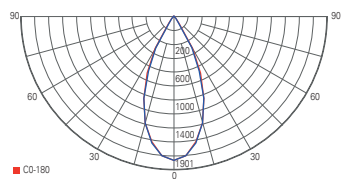

NIHAL

- aluminium diecast
- dimensions L x W x H x Ø: 135 x 138 x 188 x 86 mm
- dimmable via phase control or phase cut-off

item	colour	colour temperature	light current	price
707040	☐ white	☒ 3000 K	2450 lm	219,95 €
707042	☐ white	☒ 4000 K	2860 lm	219,95 €
707056	☐ silver coloured	☒ 3000 K	2470 lm	219,95 €
707057	☐ silver coloured	☒ 4000 K	2860 lm	219,95 €
707041	☒ black	☒ 3000 K	2450 lm	219,95 €
707043	☒ black	☒ 4000 K	2860 lm	219,95 €

accessories

930315	reflector ring white	4,95 €
930316	reflector ring black	4,95 €
930365	reflector ring silver	4,95 €
930317	reflector ring gold	4,95 €
930311	side cover white	5,95 €
930312	side cover black	5,95 €
930363	side cover silver	5,55 €
930313	side cover gold	5,95 €
930314	side cover walnut look	7,95 €
930769	side cover oak wood look natural	7,95 €
930318	reflector 15°	17,95 €
930320	reflector 48°	17,95 €
930321	honeycomb filter	10,95 €
930322	spread lens 40° | clear/satined	10,95 €
930323	softening lens 47° | satined	10,95 €
930324	linear spread lens 40°/80° asymmetric | clear/satined	10,95 €