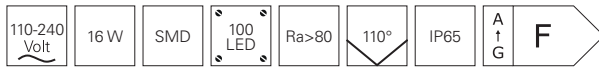

TUCANAE + TUCANAE MOTION

- modern, minimalist design
- brightness threshold and running time adjustable
- aluminium diecast
- dimensions L x W x H: 140 x 172 x 219 mm
- socket L x W x H: 125 x 135 x 15 mm

item	colour	colour temperature	light current	price
731144	■ dark grey	☀ 3000 K	1650 lm	179,95 €
731133	■ dark grey	☀ 3000 K	1650 lm motion / twilight sensor	189,95 €

suitable
bollard lights
page 394
733068
733069