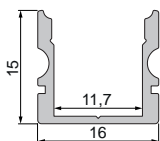

AU-02-10

high U-profile | 10 mm
for LED stripes up to 11,3 mm width

item	colour	dimensions L	price
970120	aluminium anodized	1m	14,95 €
970121	aluminium anodized	2m	28,95 €
970128	aluminium anodized	3m	44,95 €
970129	aluminium elovxiert	4m	59,95 €
970123	black	2m	28,95 €
970125	white	2m	28,95 €