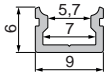

AU-01-05

flat U-profile | 5 mm
for LED stripes up to 5,7 mm width

item	colour	dimensions L	price
970080	aluminium anodized	1m	7,95 €
970081	aluminium anodized	2m	17,95 €
970083	black	2m	15,95 €
970085	white	2m	15,95 €