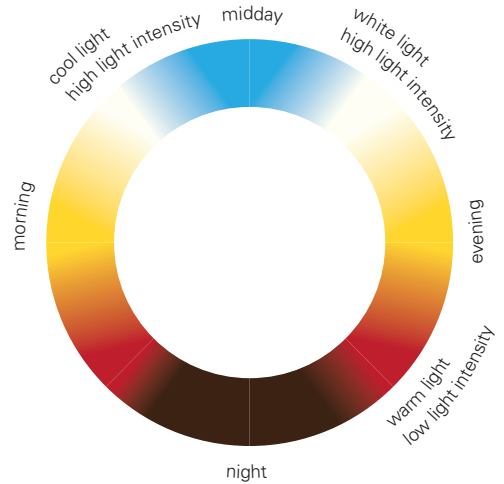

HCL

HCL stands for "Human Centric Lighting" and means the simulation of lighting situations according to the biological day-night rhythm of humans. HCL matches artificial light indoors to natural daylight and promotes well-being, mood and health. Numerous DEKO-LIGHT luminaires can already be integrated into an HCL control system to adjust the light colours to the biorhythm. In addition, several LED stripes in different light colours can be combined in one profile and thus integrated into the HCL lighting design.