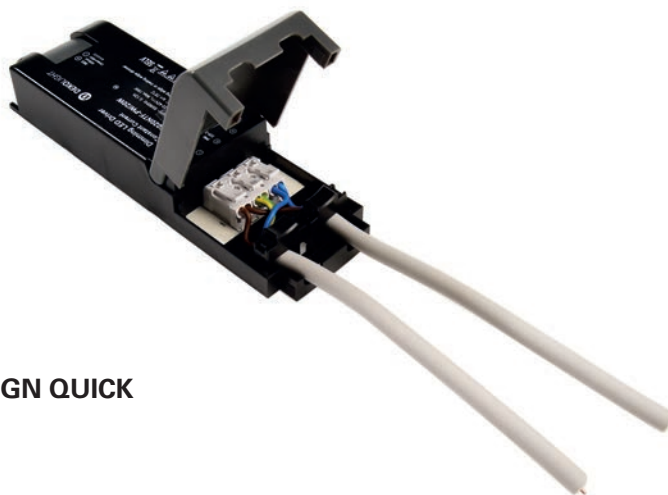

## POWER SUPPLIES

DC | CC  
dimnable

design example

quick installation  
with through-wiring