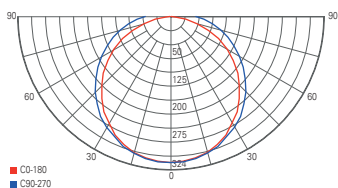

accessories

1. **930071** wire suspension 2 pcs. | L: 2500 mm **14,95 €**
2. **930072** mounting fixation 2 pcs. **14,95 €**

light distribution curve 730419