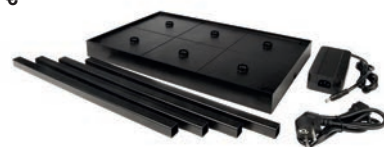

CANIS

• USB charging base not included [optional]

- pleasant and wide light distribution
- more than 8 h light duration after charging
- continuously dimmable via touch sensor
- light colour adjustable in two steps
- optional stackable 6-compartment charging station
- aluminium diecast
- dimensions H x Ø: 356 x 112 mm

item	colour	colour temperature	light current	price
346049	white matt	2200/3000 K	270 lm	99,95 €
346050	black matt	2200/3000 K	270 lm	99,95 €
346051	dark grey matt	2200/3000 K	270 lm	99,95 €
346022	beige matt	2200/3000 K	270 lm	99,95 €
346045	mint green matt	2200/3000 K	270 lm	99,95 €
346046	Terracotta matt	2200/3000 K	270 lm	99,95 €
346047	blue matt	2200/3000 K	270 lm	99,95 €
346048	rust-coloured matt	2200/3000 K	270 lm	99,95 €