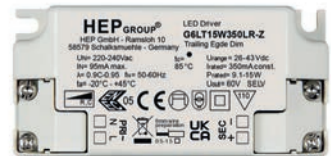

POWER SUPPLIES

DC | CC
dimmissible