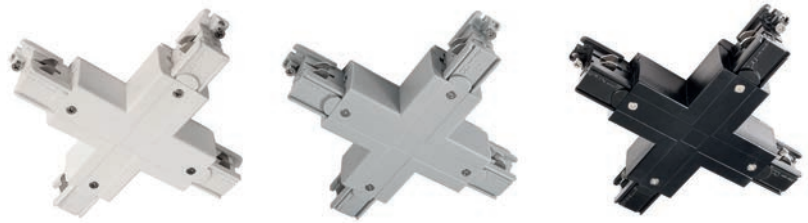

D LINE X-JOINT LEFT-LEFT-RIGHT-RIGHT

- plastic
- suitable for mounting and built-in system

item	colour	dimensions L x W x H	price
710033	white	166 x 166 x 35,5 mm	66,95 €
710034	grey	166 x 166 x 35,5 mm	66,95 €
710035	black	166 x 166 x 35,5 mm	66,95 €