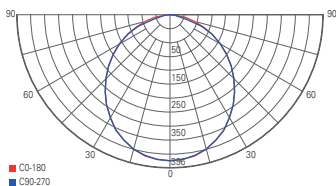

light distribution curve