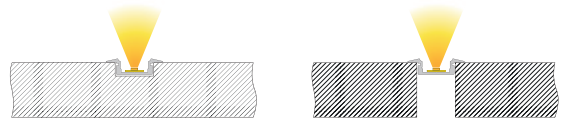

ET-01-12

flat built-in-T-profile | 12 mm
for LED stripes up to 13,3 mm width

item	colour	dimensions L	price
975041	aluminium anodized	2m	31,95 €
975043	black	2m	31,95 €
975045	white	2m	31,95 €