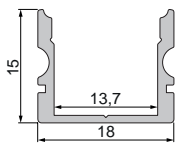

AU-02-12

high U-profile | 12 mm
for LED stripes up to 13,3 mm width

item	colour	dimensions L	price
970140	aluminium anodized	1m	15,95 €
970141	aluminium anodized	2m	31,95 €
970148	aluminium anodized	3m	44,95 €
970143	black	2m	31,95 €
970145	white	2m	31,95 €
970147	aluminium brushed	2m	31,95 €