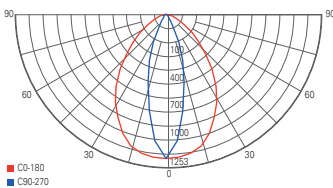

light distribution curve 732064