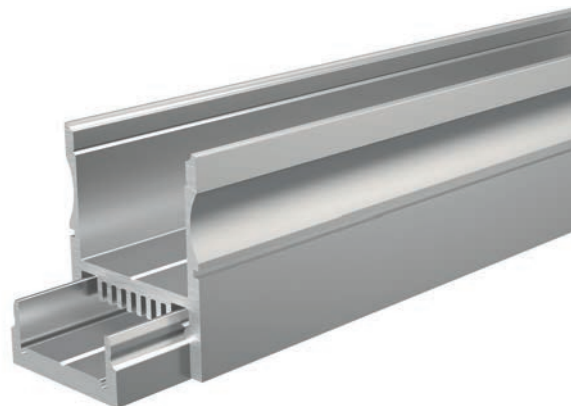

covers | PMMA [polymethylmethacrylat]
for 20 mm profiles

clear   mat   milky

1m	983040	983044	11,50 €
2m	983041	983045	21,95 €
3m		983046	32,95 €

1m		984044	11,50 €
2m		984045	21,95 €

1m		984544	11,50 €
2m		984545	21,95 €

end caps set | 2 pieces **4,95 €**
for 20 mm profiles

	grey	978311

	grey	979241

	grey	979741

MOUNTING / CARRIER PROFILE FOR H-PROFILE 20 MM

for AH-01-20

970770 1m aluminium natural **11,95 €**