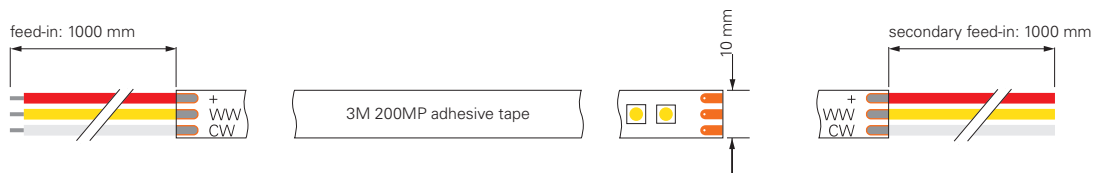

3528-120-12V-3000K-6500K-5M

item	colour temperature	efficiency	light current	dimensions L	power	light source	price
840142	ww cw 3000-6500K	98 lm/W	1025 lm/m	5000 mm	10,5 W/m	120 LED/m	199,95 €