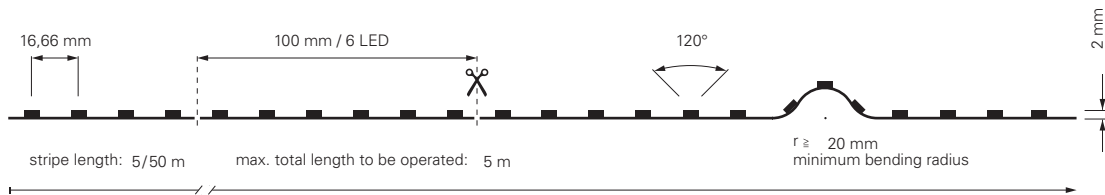

5050-60-24V-RGB+3000K-5M + 5050-60-24V-RGB+3000K-50M