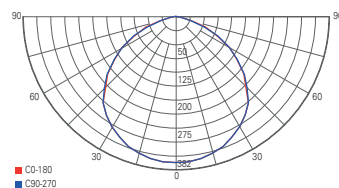

light distribution curve 732097