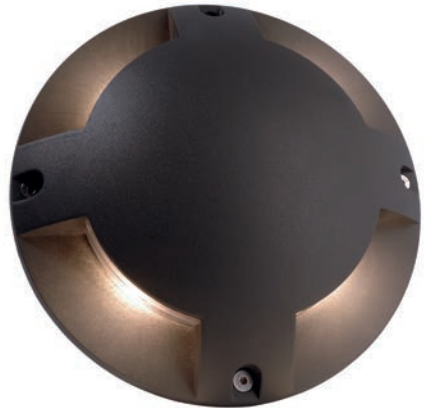

HELIOS IV

- aluminium diecast
- dimensions H x Ø: 50 x 210 mm
- socket H x Ø: 7 x 198 mm
- incl. 4 heavy duty anchor

item	colour	colour temperature	light current	price
732050	anthracite	3000 K	150 lm	119,95 €

suitable mounting accessories for outdoor use from page 827