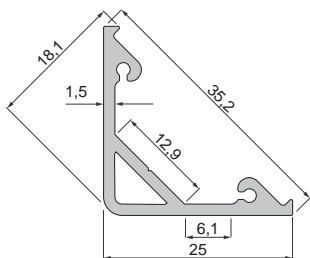

With the kind support of Alitherme Waldbrunn / Ziegler Technics buero@ziegler-technics.de