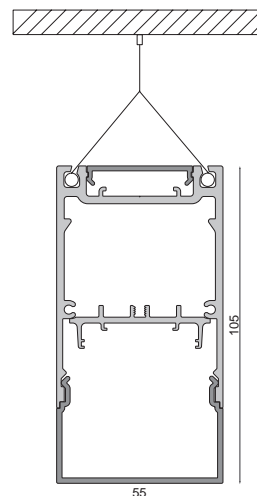

CONFIGURATION EXAMPLE

- MS surface-mounted luminaire | 2400 mm | black
- 74 W
- 3000 K | 6990 lm
- EVG | DALI
- incl. U-cover opal
- incl. end caps

price on demand

Of course, you can configure our PLANO system entirely according to your wishes and circumstances.