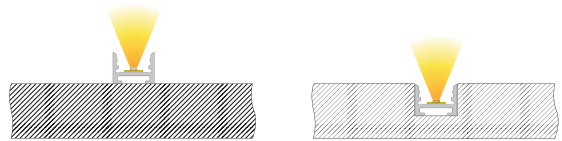

With the kind support of Friese Elektrotechnik, Ettenheim