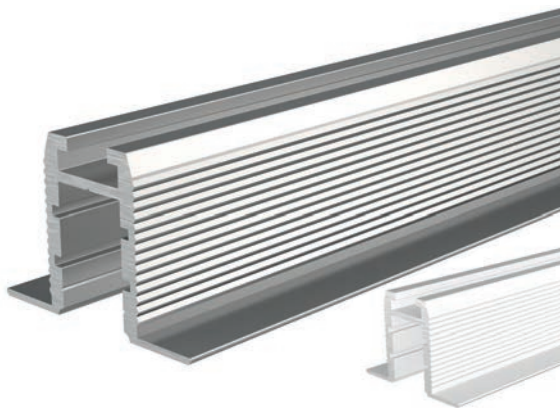

ET-03-10

dry construction-built-in-T-profile | 10 mm
for LED stripes up to 12 mm width

item	colour	dimensions L	price
975471	aluminium anodized	2,5m	59,95 €
975476	aluminium anodized	3m	75,95 €
975475	white	2,5m	59,95 €