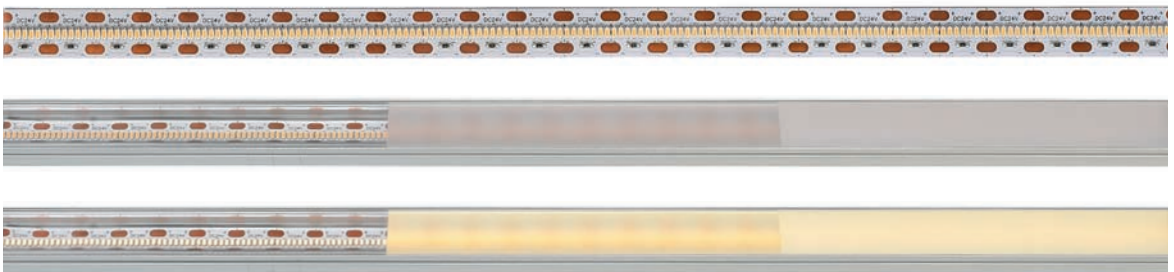

120 LED/m  
cutting option 50 mm / 6 LED

240 LED/m  
cutting option 25 mm / 6 LED

700LED/m  
cutting option 10 mm / 7 LED

COB 480 LED/m  
cutting option 50 mm / 24 LED

With the kind support of BEST Bellemann Elektro Service Team GmbH, Rauenberg-Malschenberg