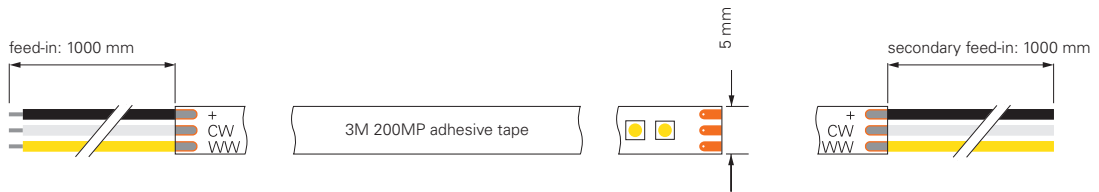

2216-196-24V-3000-6500K-5M

item	colour temperature	efficiency	light current	dimensions L	power	light source	price
840350	WW CW 3000-6500K	93 lm/W	1025 lm/m	5000 mm	11 W/m	196 LED/m	124,95 €