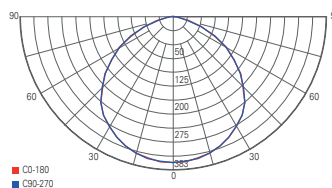

light distribution curve 732098