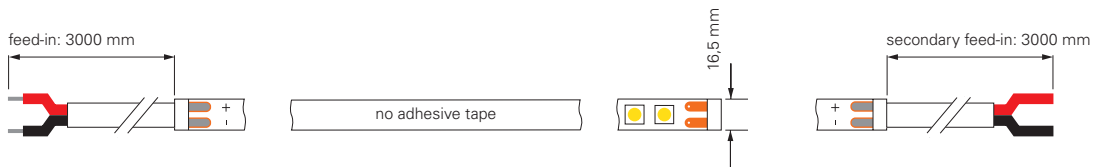

D FLEX LINE MINITOP VIEW IP68 3000K