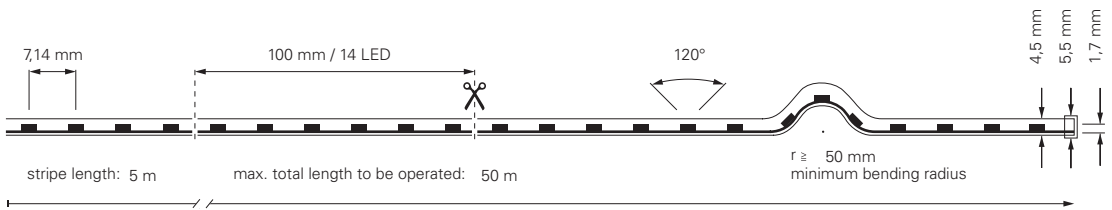

3535-140-48V-RGB-SILIKON

item	colour	temperature	efficiency	light current	dimensions L	power	light source	price
840400	RGB	450-630 nm	45 lm/W	450 lm/m	15000 mm	10 W/m	140 LED/m	524,95 €
840408	RGB	450-630 nm	45 lm/W	450 lm/m	50000 mm	10 W/m	140 LED/m	1.749,95 €

CV

48 Volt

SMD 3535

3 CH

IP67

-10°C
+55°C