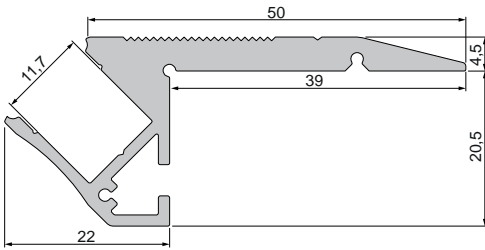

With the kind support of SH-Lichttechnik, Pfullingen und Becks Reutlingen