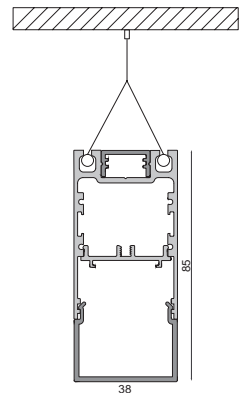

PLANO ES

- universal luminaire profile
- uplight for LED stripes up to 15 mm wide
- downlight for LED stripes up to 22 mm wide
- incl. LED support

item	colour	dimensions L	price
970572	aluminium anodised	2000 mm	129,95 €
970573	aluminium anodised	2500 mm	159,95 €
970574	black	2000 mm	129,95 €
970575	black	2500 mm	159,95 €

other colours on request