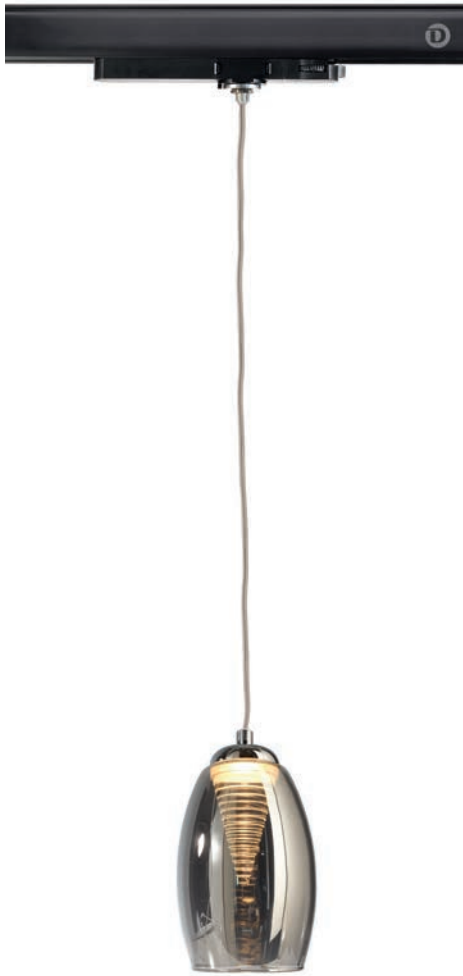

D LINE 3-PHASE-ADAPTER WITH MULTI CC POWER SUPPLY

- plastic / metal
- max. 10 kg/100N
- secondary fall protection integrated
- suitable for mounting and built-in system
- delivery includes trumpet nipple and M10 flat nut
- luminaire not included
- integrated, adjustable, current-stable power supply [CC]
- exclusively for 3-phase power rail from D LINE, Ivela and Hoffmeister
- it is essential to check suitability of the intended luminaire