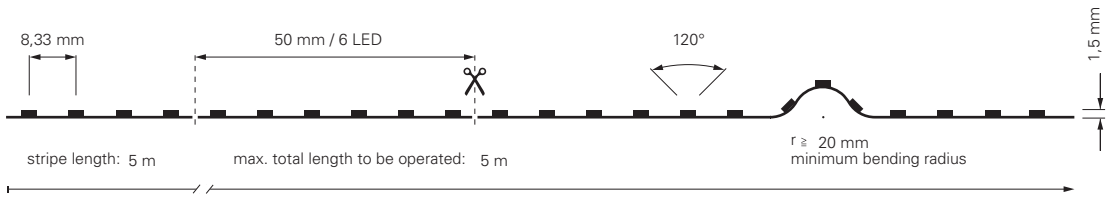

3528-120-24V-2700K / 3000K-5M