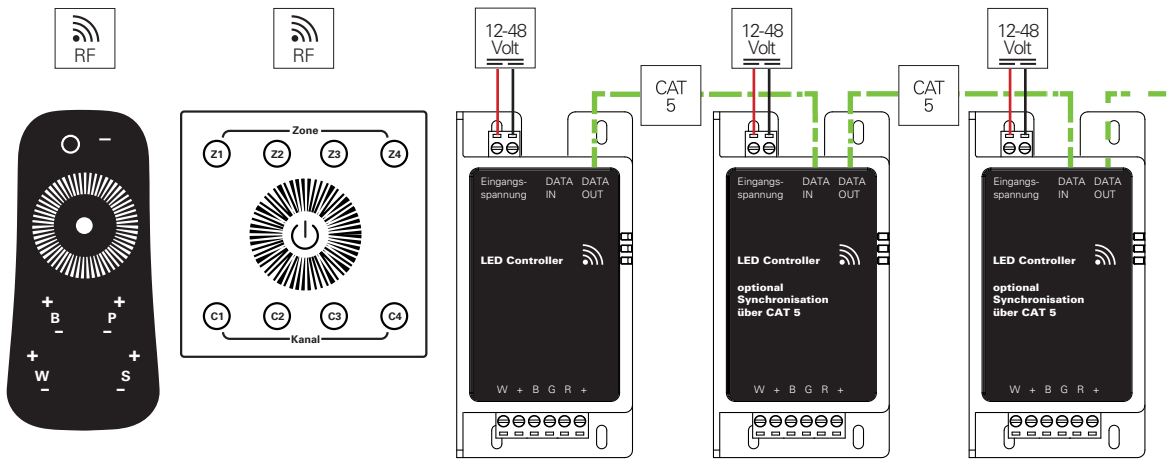

outputs for LED stripes/luminaires