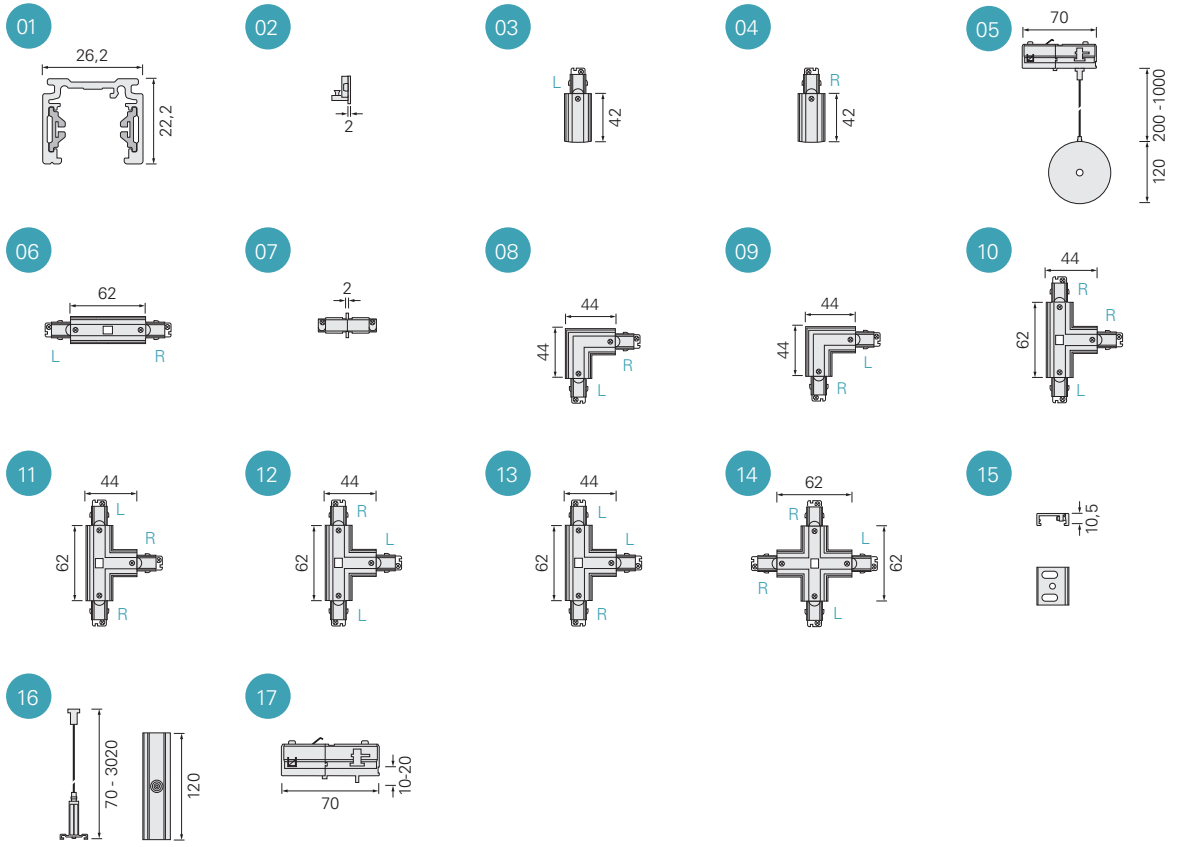

D ONE MOUNTING POWER RAIL SYSTEM 1-PHASE 230V

mounting modules	illust.	white	black	page
mounting power rail L: 1000 mm	01	720000	720003	284
mounting power rail L: 2000 mm	01	720001	720004	284
mounting power rail L: 3000 mm	01	720002	720005	284
endcap	02	720030	720031	289
feeder left	03	720006	720007	285
feeder right	04	720008	720009	285
flex feeder with ceiling canopy	05	720010	720011	286
electrical straight connector with center feed option	06	720012	720013	287
electrical connector	07	720014	720015	287
90°-joint left	08	720016	720017	285
90°-joint right	09	720018	720019	285
T-joint left-right-right	10	720020	720021	285
T-joint right-right-left	11	720022	720023	285
T-joint left-left-right	12	720024	720025	285
T-joint right-left-left	13	720026	720027	285
X-joint left-left-right-right	14	720028	720029	289
ceiling mounting bracket flex	15	720032	720033	291
wire suspension bracket 3000 mm	16	720034	720035	291
1-phase adapter for light installation	17	720036	720037	290

ILLUSTRATIONS WITH PLANNING-RELEVANT DIMENSIONS