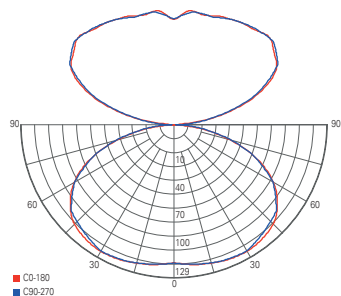

LED PANEL TRANSPARENT ROUND

- aluminium
- dimensions H x Ø: 12,50 x 580 mm
- socket H x Ø: 45,00 x 250 mm
- max. suspension: 1500 mm
- UGR <19
- dimmable via phase control or phase cut-off
- almost transparent when switched off

item	colour	colour temperature	light current	price
342091	☐ white	3000 K	5100 lm	379,95 €
342094	☐ white	4000 K	5600 lm	379,95 €
342090	☐ aluminium	3000 K	5100 lm	379,95 €
342093	☐ aluminium	4000 K	5600 lm	379,95 €
342089	☐ black	3000 K	5100 lm	379,95 €
342092	☐ black	4000 K	5600 lm	379,95 €