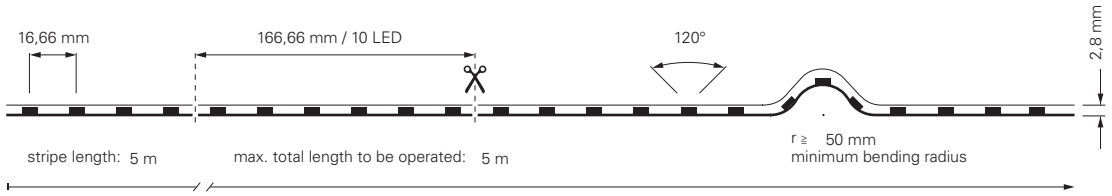

5050-60-24V-RGB+4000K-5M-SILIKON

item	colour temperature	efficiency	light current	dimensions L	power	light source	price
840373	RGB NW 450-630 nm + 4000K	48 lm/W	765 lm/m	5000 mm	16,0 W/m	60 LED/m	159,95 €