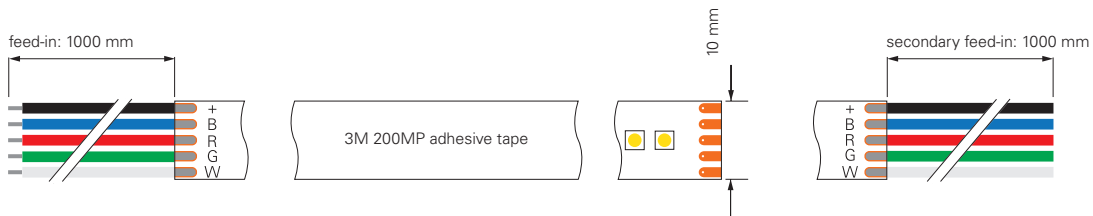

5050-60-24V-RGB+4000K-5M

item	colour temperature	efficiency	light current	dimensions L	power	light source	price
840353	RGB NW 450-630 nm + 4000K	47 lm/W	775 lm/m	5000 mm	16,5 W/m	60 LED/m	149,95 €