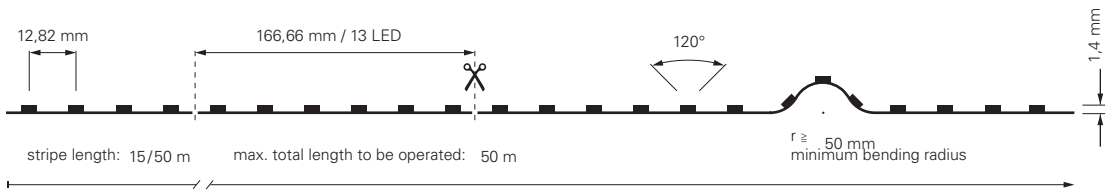

2835-78-48V-3000K-15M / 3000K-50M / 4000K-15M / 4000K-50M