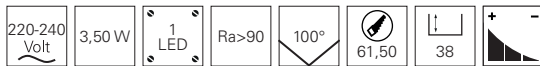

ALWAID 2

ALWAID is your problem solver when space is tight. Thanks to its small design, the recessed wall luminaire fits into all 68 mm deep switch boxes and does not require a power supply unit.

With its numerous covers, it blends safely into its surroundings and presents a beautiful indirect light that can be dimmed.

ALWAID 2

- aluminium diecast
- dimensions H x Ø: 40 x 71 mm
- dimmable via phase control or phase cut-off
- suitable for 68 mm switch boxes in deep version

item	colour	colour temperature	light current	price
563009	☐ white	2700 K	230 lm	79,95 €

cover

930480	☐ angular | milky | white | L x W x H: 78 x 78 x 22 mm	19,95 €
930482	☐ angular square | white | L x W x H: 75 x 75 x 22 mm	14,95 €
930485	☐ angular step | white | L x W x H: 75 x 75 x 22 mm	14,95 €
930488	☐ angular trapeze | white | L x W x H: 75 x 75 x 22 mm	14,95 €
930491	☐ angular round | white | L x W x H: 75 x 75 x 22 mm	14,95 €
930483	☐ angular square | aluminium | L x W x H: 75 x 75 x 22 mm	14,95 €
930486	☐ angular step | aluminium | L x W x H: 75 x 75 x 22 mm	14,95 €
930489	☐ angular trapeze | aluminium | L x W x H: 75 x 75 x 22 mm	14,95 €
930492	☐ angular round | aluminium | L x W x H: 75 x 75 x 22 mm	14,95 €
930484	☒ angular square | black | L x W x H: 75 x 75 x 22 mm	14,95 €
930487	☒ angular step | black | L x W x H: 75 x 75 x 22 mm	14,95 €
930490	☒ angular trapeze | black | L x W x H: 75 x 75 x 22 mm	14,95 €
930493	☒ angular round | black | L x W x H: 75 x 75 x 22 mm	14,95 €