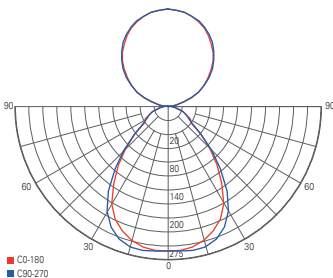

OFFICE ONE + MOTION

- UGR<19
- SDCM <3
- service life 50.000h L80B10
- aluminium
- dimensions L x W x H: 1950 x 310 x 30 mm
- socket L x W: 460 x 300 mm
- gap size socket: 100 mm
- dimmable via touch sensor
- incl. 1,5 m connection cable Schuko plug and cold-device plug C21

item	colour	colour temperature	light current	sensor system	price
343034	silver coloured	3000 K	6700 lm		819,95 €
343030	silver coloured	4000 K	7400 lm		819,95 €
343035	silver coloured	3000 K	6700 lm	motion and daylight sensor	949,95 €
343032	silver coloured	4000 K	7400 lm	motion and daylight sensor	949,95 €

light distribution curve