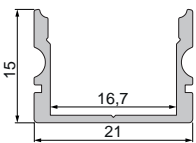

AU-02-15

high U-profile | 15 mm
for LED stripes up to 16,3 mm width

item	colour	dimensions L	price
970160	aluminium anodized	1m	15,95 €
970161	aluminium anodized	2m	31,95 €
970168	aluminium anodized	3m	44,95 €
970163	black	2m	31,95 €
970165	white	2m	31,95 €