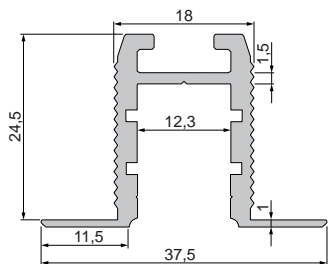

With the kind support of Friese Elektrotechnik, Ettenheim