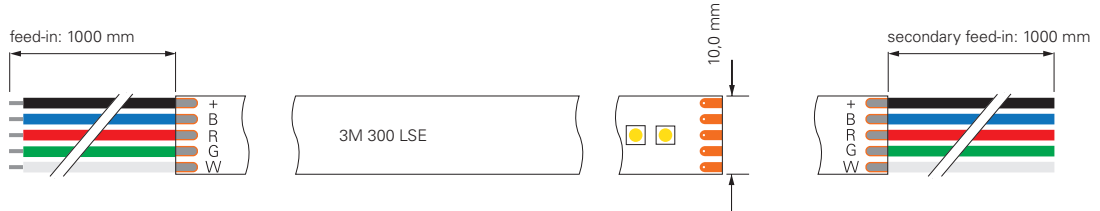

3535-140-48V-RGB

item	colour	temperature	efficiency	light current	dimensions L	power	light source	price
840399	RGB	450-630 nm	51 lm/W	510 lm/m	15000 mm	10 W/m	140 LED/m	449,95 €
840407	RGB	450-630 nm	51 lm/W	510 lm/m	50000 mm	10 W/m	140 LED/m	1.499,95 €

CV

48 Volt

SMD 3535

3 CH

IP20

-10°C
+55°C