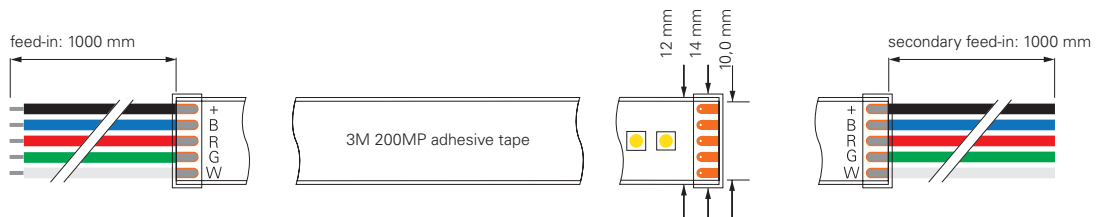

3535-140-48V-RGB-SILIKON

item	colour	temperature	efficiency	light current	dimensions L	power	light source	price
840400	RGB	450-630 nm	45 lm/W	450 lm/m	15000 mm	10 W/m	140 LED/m	524,95 €
840408	RGB	450-630 nm	45 lm/W	450 lm/m	50000 mm	10 W/m	140 LED/m	1.749,95 €

CV

48 Volt

SMD 3535

3 CH

IP67

-10°C
+55°C