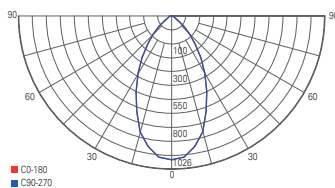

light distribution curve 707068