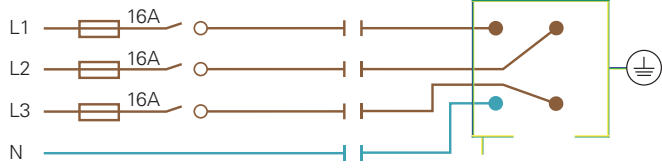

PLANNING GUIDE D LINE MOUNTING POWER RAIL SYSTEM 3-PHASE 230V