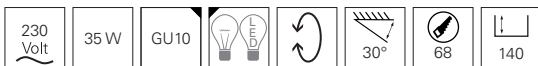

CEILING BUILT-IN RING GU10

- metal
- dimensions Ø: 89 mm
- dimmable via optional illuminants
- swivelling

item	colour	price
110032	☐ white	15,95 €
110033	☐ silver coloured chrome	15,95 €
110034	☐ silver coloured brushed	15,95 €
110035	☐ aluminium	15,95 €
110036	☐ copper coloured	15,95 €
110037	☐ black	15,95 €

accessories

829063	safety spacer	5,95 €

suitable illuminants on page 800-801