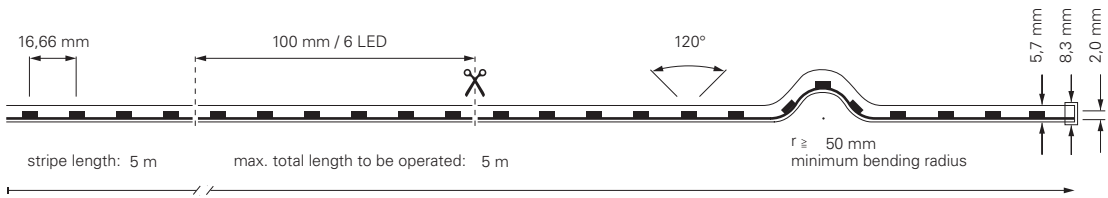

5050-60-24V-RGB-5M-SILIKON

item	colour temperature	efficiency	light current	dimensions L	power	light source	price
840256	RGB 470-630 nm	42 lm/W	530 lm/m	5000 mm	12,5 W/m	60 LED/m	159,95 €

CV 24 Volt SMD 5050 3 CH IP67 -15°C +50°C

incl. accessories: 10x retaining bracket, 20x stainless steel screw, 2x endcap