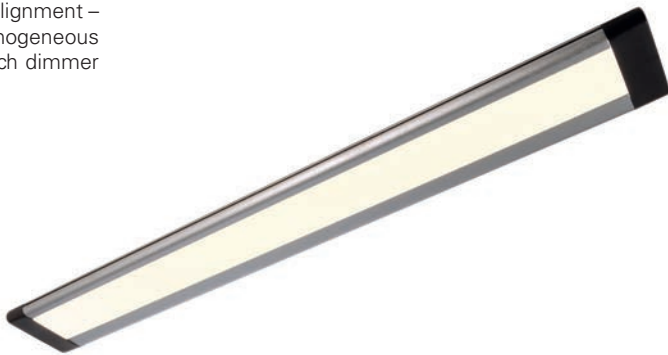

## MIA

With their wide range of accessories, the versatile furniture luminaires of the MIA series offer the right solution for every situation. Whether in horizontal or vertical alignment – MIA convinces with its high light output and homogeneous illumination. It is conveniently controlled via touch dimmer or via a configurable PIR motion sensor.