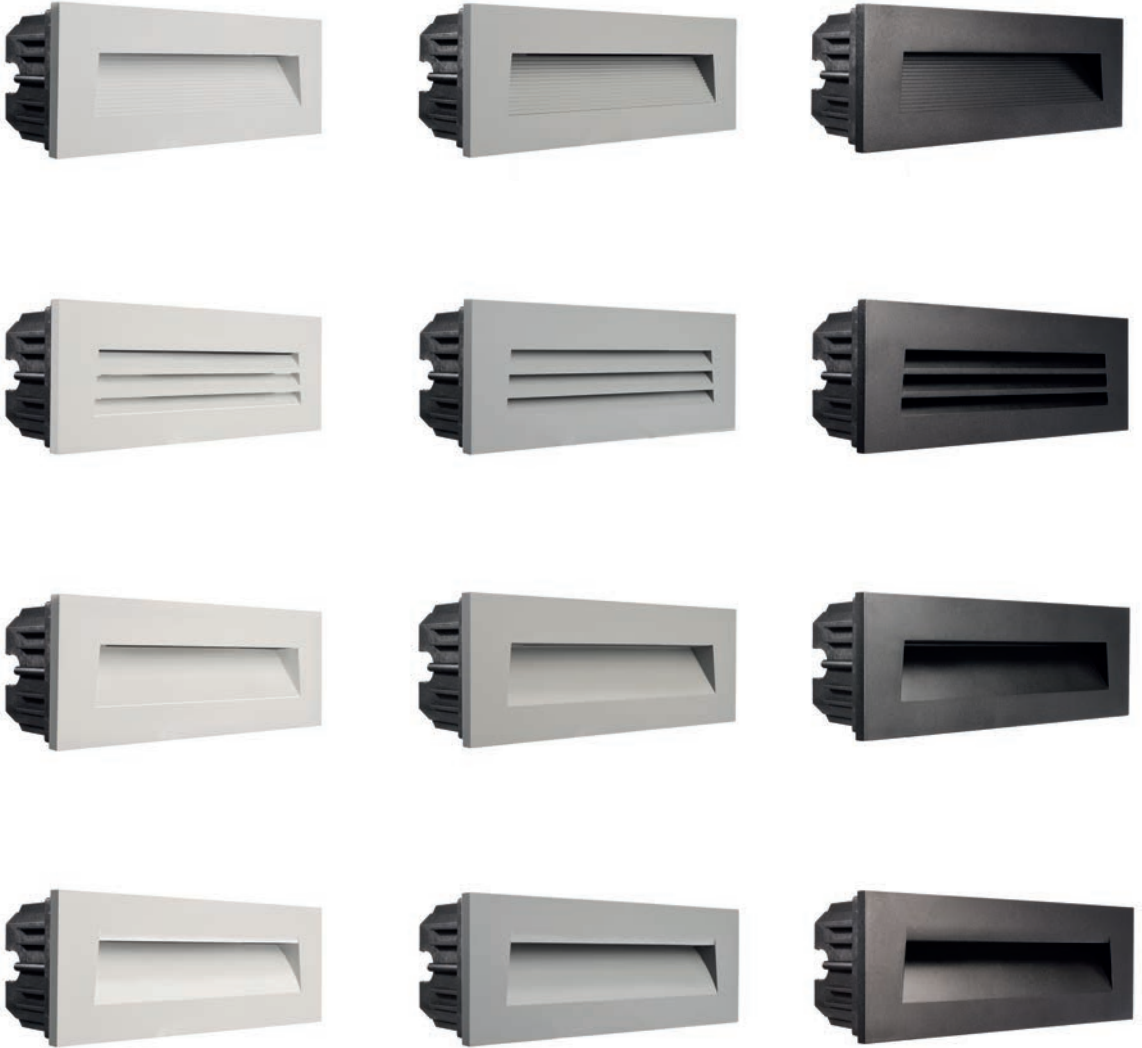

cover

930461	cover step | white	250 x 90 x 24 mm	59,95 €
930468	cover step | grey	250 x 90 x 24 mm	59,95 €
930469	cover step | black	250 x 90 x 24 mm	59,95 €
930470	cover stripe | white	250 x 90 x 24 mm	59,95 €
930471	cover stripe | grey	250 x 90 x 24 mm	59,95 €
930472	cover stripe | black	250 x 90 x 24 mm	59,95 €
930473	cover angled | white	250 x 90 x 24 mm	59,95 €
930474	cover angled | grey	250 x 90 x 24 mm	59,95 €
930475	cover angled | black	250 x 90 x 24 mm	59,95 €
930476	cover rounded | white	250 x 90 x 24 mm	59,95 €
930477	cover rounded | grey	250 x 90 x 24 mm	59,95 €
930478	cover rounded | black	250 x 90 x 24 mm	59,95 €