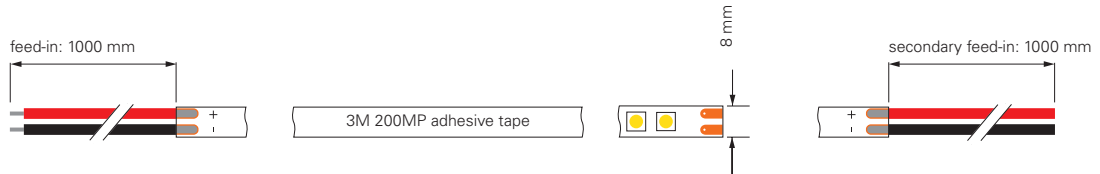

3528-120-12V-2700K / 3000K / 4000K / 6500K-5M

item	colour temperature	efficiency	light current	dimensions L	power	light source	EEL	price
840164	ww 2700K	81 lm/W	570 lm/m	5000 mm	7,0 W/m	120 LED/m	G	89,95 €
840165	ww 3000K	85 lm/W	555 lm/m	5000 mm	6,5 W/m	120 LED/m	F	89,95 €
840166	nw 4000K	96 lm/W	670 lm/m	5000 mm	7,0 W/m	120 LED/m	F	89,95 €
840167	cw 6500K	90 lm/W	630 lm/m	5000 mm	7,0 W/m	120 LED/m	F	89,95 €