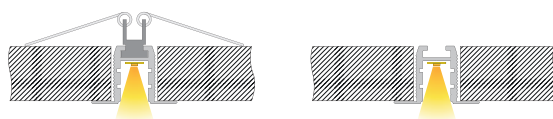

With the kind support of Friese Elektrotechnik, Ettenheim