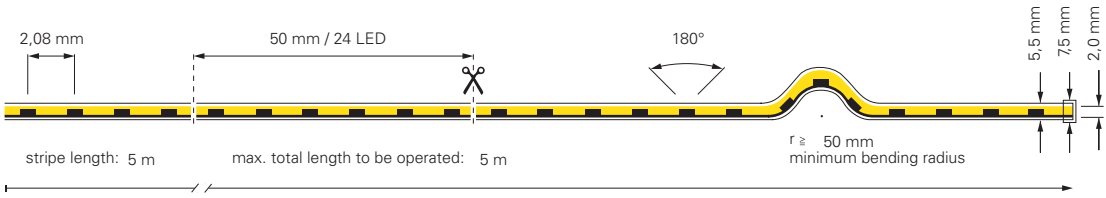

COB-480-24V-3000K / 4000K-5M-SILIKON

item	colour	temperature	efficiency	light current	dimensions L	power	light source	price
840321	ww	3000K	148 lm/W	2225 lm/m	5000 mm	15 W/m	480 LED/m	199,95 €
840322	nw	4000K	164 lm/W	2455 lm/m	5000 mm	15 W/m	480 LED/m	199,95 €

CV

24 Volt

COB

Ra 90

1 CH

IP67

-15°C
+50°C

A
↑
G

G

incl. accessories: 10x retaining bracket, 20x stainless steel screw, 2x endcap