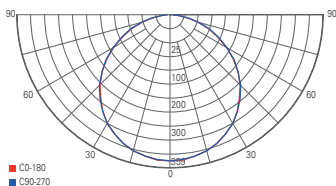

ZAURAK 220

- light colour and output adjustable via dip switch
- white basic housing can also be used without coloured cover ring
- incl. optional cover [silver coloured and black]
- adjustable cut-out dimension: 120-200 mm
- plastic
- dimensions H x Ø: 22 x 220 mm

item	colour	colour temperature	light current	price
565328	☐ ☐ ☒ white/silver coloured/black	☒ ☐ ☐ 3000/4000/5700 K	1750 lm	56,95 €

ZAURAK 300

- light colour and output adjustable via dip switch
- white basic housing can also be used without coloured cover ring
- incl. optional cover [silver coloured and black]
- adjustable cut-out dimension: 150-270 mm
- plastic
- dimensions H x Ø: 25 x 300 mm

item	colour	colour temperature	light current	price
565329	☐ ☐ ☒ white/silver coloured/black	☒ ☐ ☐ 3000/4000/5700 K	2420 lm	79,95 €