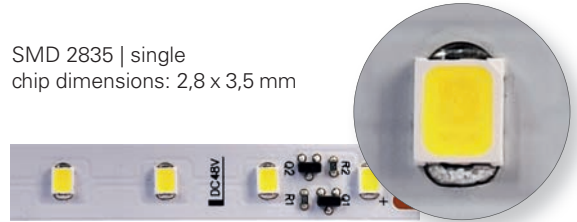

SMD 2835 | single
chip dimensions: 2,8 x 3,5 mm