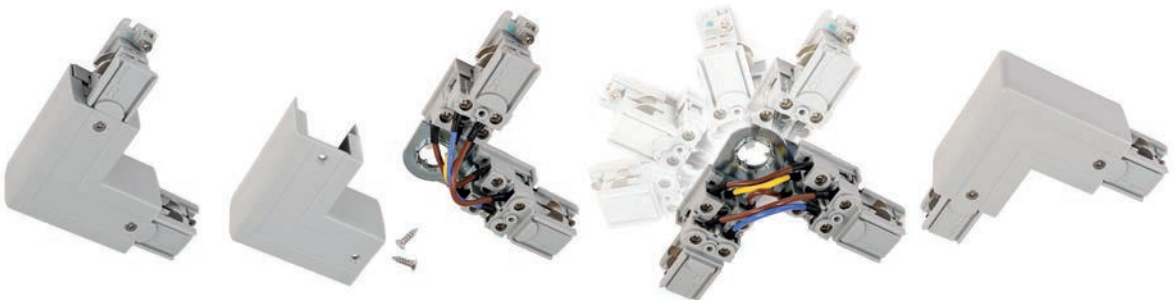

By simply removing the cover of the corner connector, the alignment [left/right] can be reversed. This eliminates the annoying rethinking [N conductor left or right] and makes both planning and installation child's play.